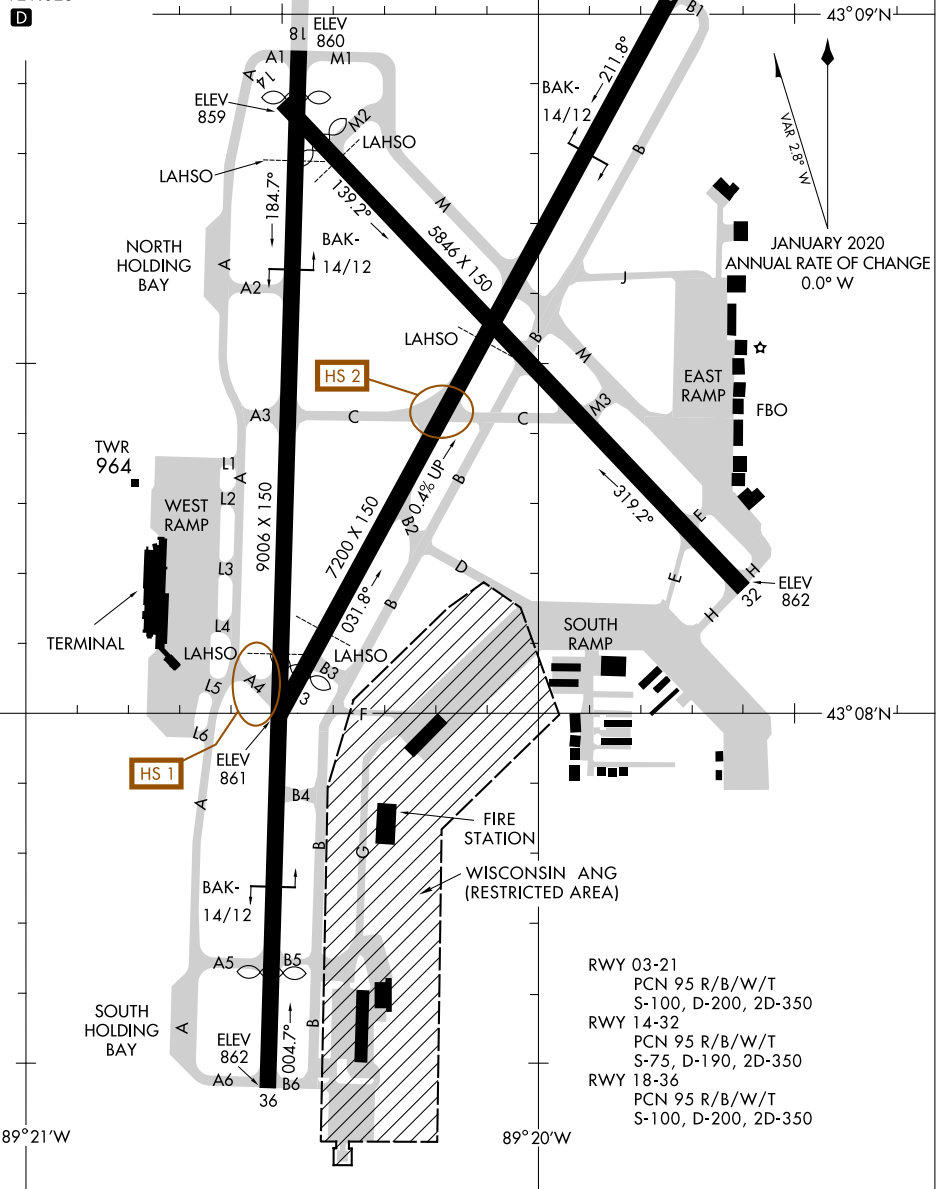

24025

AIRPORT DIAGRAM

DANE COUNTY RGNL/TRUAX FLD (MSN)

AL-245 (FAA)

MADISON, WISCONSIN

ATIS
 124.65 278.3
 MADISON TOWER*
 119.3 257.8
 GND CON
 121.9 348.6
 CLNC DEL
 121.625

CAUTION: BE ALERT TO RUNWAY CROSSING CLEARANCES.
 READBACK OF ALL RUNWAY HOLDING INSTRUCTIONS IS REQUIRED.

EC-3, 08 AUG 2024 to 05 SEP 2024

EC-3, 08 AUG 2024 to 05 SEP 2024

AIRPORT DIAGRAM

24025

DANE COUNTY RGNL/TRUAX FLD (MSN)

MADISON, WISCONSIN