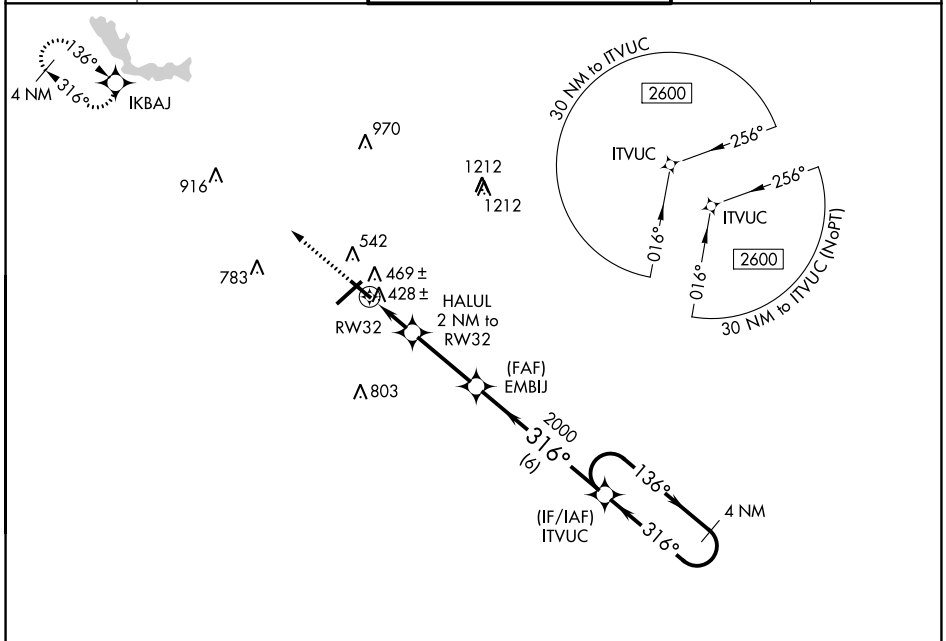

WAAS CH 63228 W32A	APP CRS 316°	Rwy Idg TDZE Apt Elev	5000 351 354
--	------------------------	-----------------------------	---

RNAV (GPS) RWY 32

MIDDLE GEORGIA RGNL (MCN)

RNP APCH-GPS.

⚠ Rwy 32 helicopter visibility reduction below 1 SM NA. MISSED APPROACH: Climb to 2800 direct IKBAJ and hold.

ATIS 120.775	ATLANTA APP CON ★ 124.2 279.6	MACON TOWER ★ 128.2 (CTAF) 257.8	GND CON 121.65	UNICOM 122.95
------------------------	---	--	--------------------------	-------------------------

SE-4, 31 OCT 2024 to 28 NOV 2024

SE-4, 31 OCT 2024 to 28 NOV 2024

ELEV 354	D	TDZE 351
----------	----------	----------

1568 **△**

CATEGORY	A	B	C	D
LP MDA	680-1		329 (400-1)	
LNAV MDA	720-1		369 (400-1)	
C CIRCLING	900-1	546 (600-1)	920-1½ 566 (600-1½)	1120-2½ 766 (800-2½)