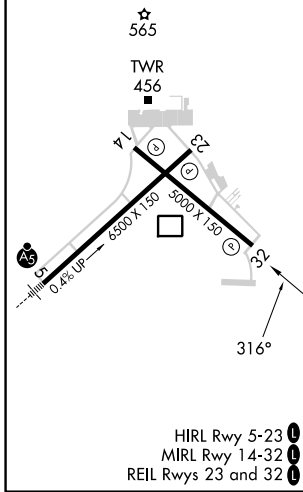

WAAS CH 63228 W32A	APP CRS 316°	Rwy Idg TDZE Apt Elev	5000 351 354
--	------------------------	-----------------------------	---

RNAV (GPS) RWY 32

MIDDLE GEORGIA RGNL (MCN)

RNP APCH-GPS.

⚠ Rwy 32 helicopter visibility reduction below 1 SM NA. MISSED APPROACH: Climb to 2800 direct IKBAJ and hold.

ATIS 120.775	ATLANTA APP CON ★ 124.2 279.6	MACON TOWER ★ 128.2 (CTAF) 257.8	GND CON 121.65	UNICOM 122.95
------------------------	---	--	--------------------------	-------------------------

SE-4, 31 OCT 2024 to 28 NOV 2024

SE-4, 31 OCT 2024 to 28 NOV 2024

ELEV 354	D	TDZE 351
----------	----------	----------

1568 **△**

CATEGORY	A	B	C	D
LP MDA	680-1		329 (400-1)	
LNAV MDA	720-1		369 (400-1)	
C CIRCLING	900-1	546 (600-1)	920-1½ 566 (600-1½)	1120-2½ 766 (800-2½)