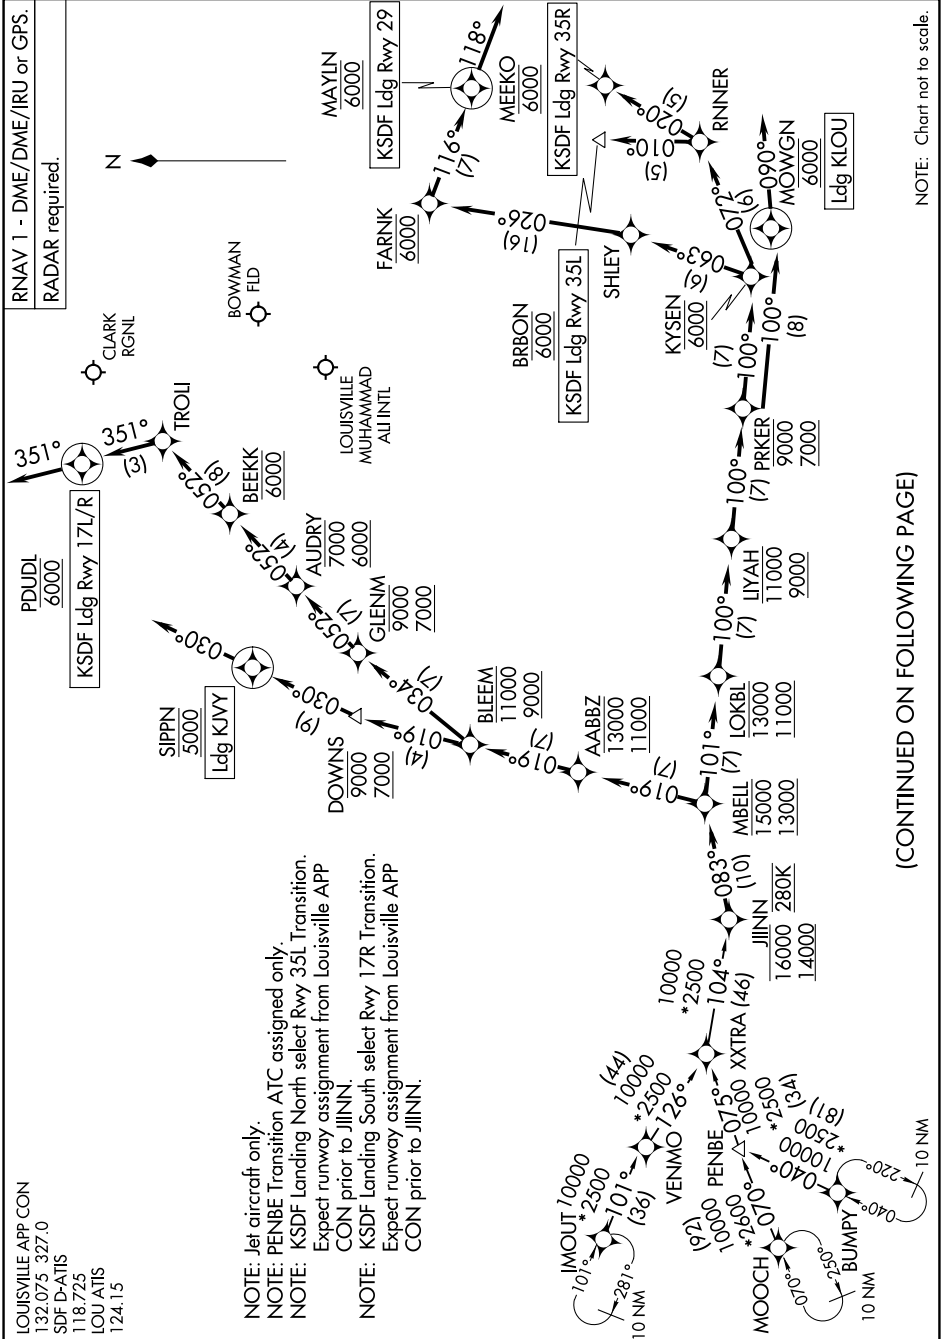

MBELL FIVE ARRIVAL (RNAV)

LOUISVILLE, KENTUCKY

SE-1, 05 SEP 2024 to 03 OCT 2024

(CONTINUED ON FOLLOWING PAGE)

NOTE: Chart not to scale.

MBELL FIVE ARRIVAL (RNAV)

LOUISVILLE, KENTUCKY

SE-1, 05 SEP 2024 to 03 OCT 2024