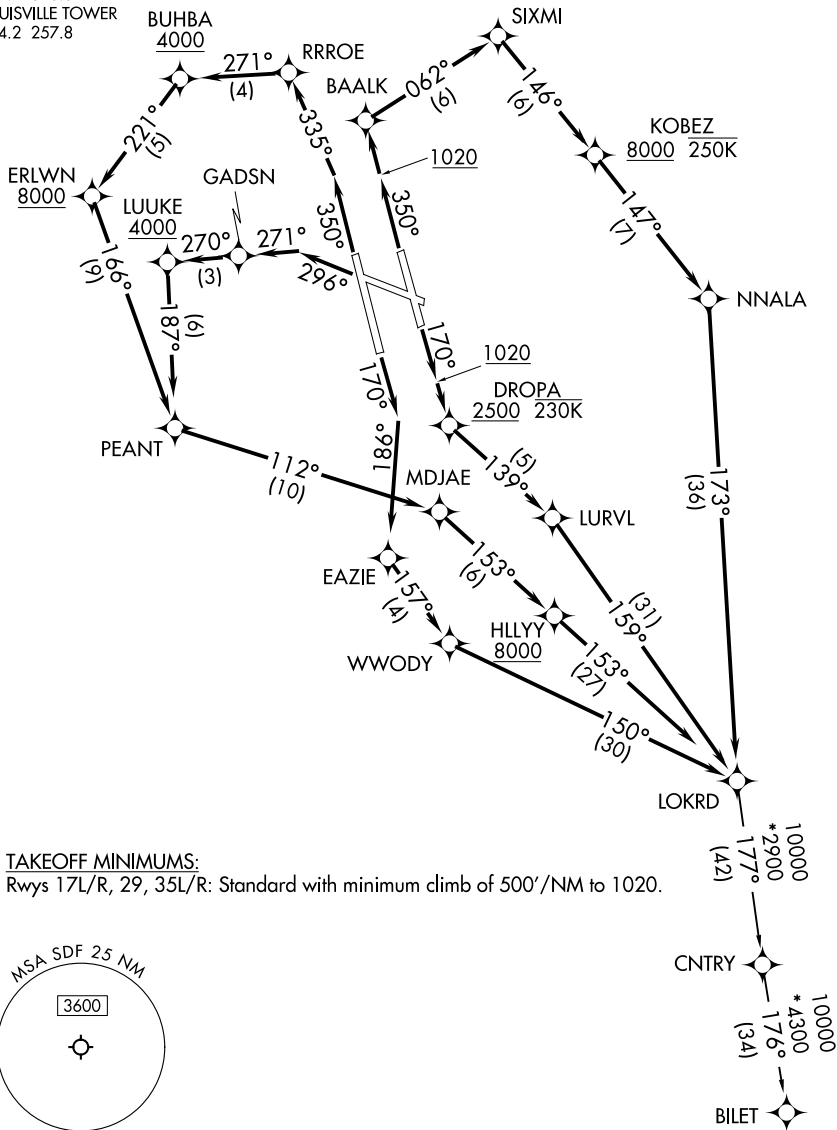

(LOKRD1.LOKRD) 24193

AL-239 (FAA)

LOUISVILLE MUHAMMAD ALI INTL (SDF^T)

LOKRD ONE DEPARTURE (RNAV)

LOUISVILLE, KENTUCKY

LOUISVILLE DEP CON
 132.075 327.0
 D-ATIS 118.725
 CLNC DEL
 126.1 275.8
 CPDLC
 GND CON
 121.7 348.6
 LOUISVILLE TOWER
 124.2 257.8

RNAV 1 - DME/DME/IRU or GPS.
 RADAR required for non-GPS equipped aircraft.

**TOP ALTITUDE:
 13000**

TAKEOFF MINIMUMS:

Rwys 17L/R, 29, 35L/R: Standard with minimum climb of 500'/NM to 1020.

(CONTINUED ON FOLLOWING PAGE)

NOTE: Chart not to scale.

LOKRD ONE DEPARTURE (RNAV)

(LOKRD1.LOKRD) 11JUL24

LOUISVILLE, KENTUCKY

LOUISVILLE MUHAMMAD ALI INTL (SDF^T)

SE-1, 03 OCT 2024 to 31 OCT 2024

SE-1, 03 OCT 2024 to 31 OCT 2024