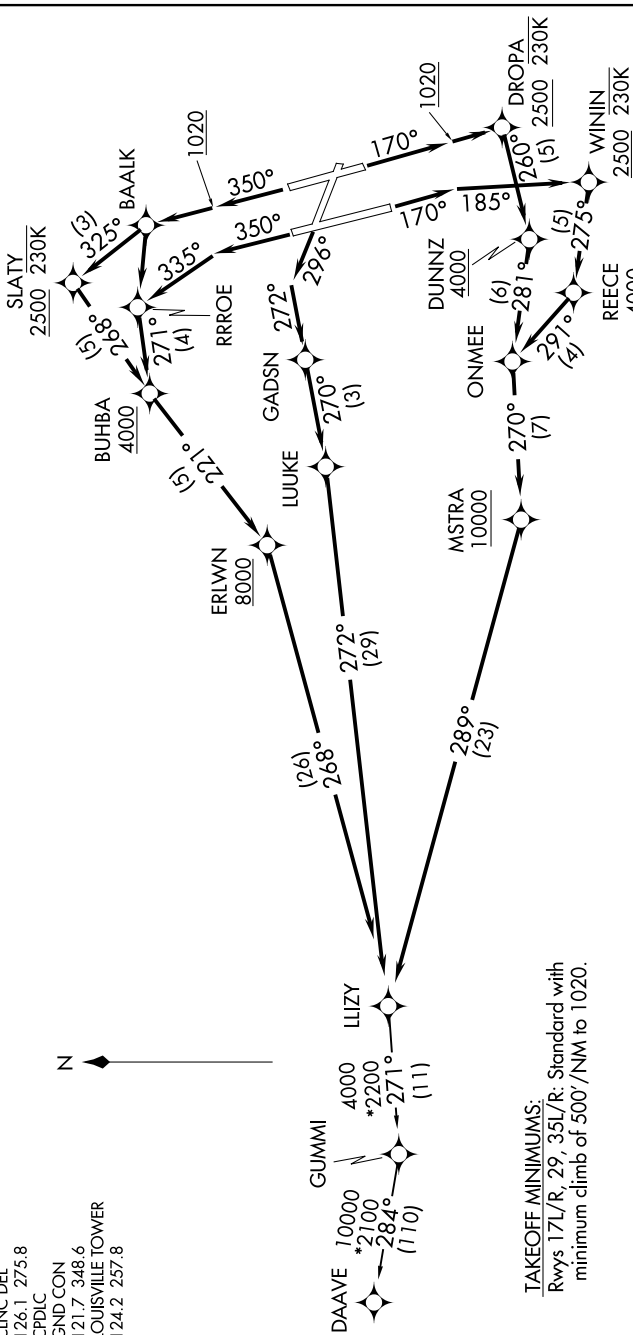

LLIZY ONE DEPARTURE (RNAV)

LOUISVILLE, KENTUCKY

SE-1, 11 JUL 2024 to 08 AUG 2024

LOUISVILLE DEP CON
 132.075 327.0
 D-ATIS 118.725
 CLNC DEL
 126.1 275.8
 CPDLC
 GND CON
 121.7 348.6
 LOUISVILLE TOWER
 124.2 257.8

RNAV 1 - DME/DME/IRU or GPS.
 RADAR required for non-GPS equipped aircraft.

**TOP ALTITUDE:
 13000**

TAKEOFF MINIMUMS:
 Rwy's 17L/R, 29, 35L/R: Standard with
 minimum climb of 500'/NM to 1020.

(CONTINUED ON FOLLOWING PAGE)

NOTE: Chart not to scale.

SE-1, 11 JUL 2024 to 08 AUG 2024