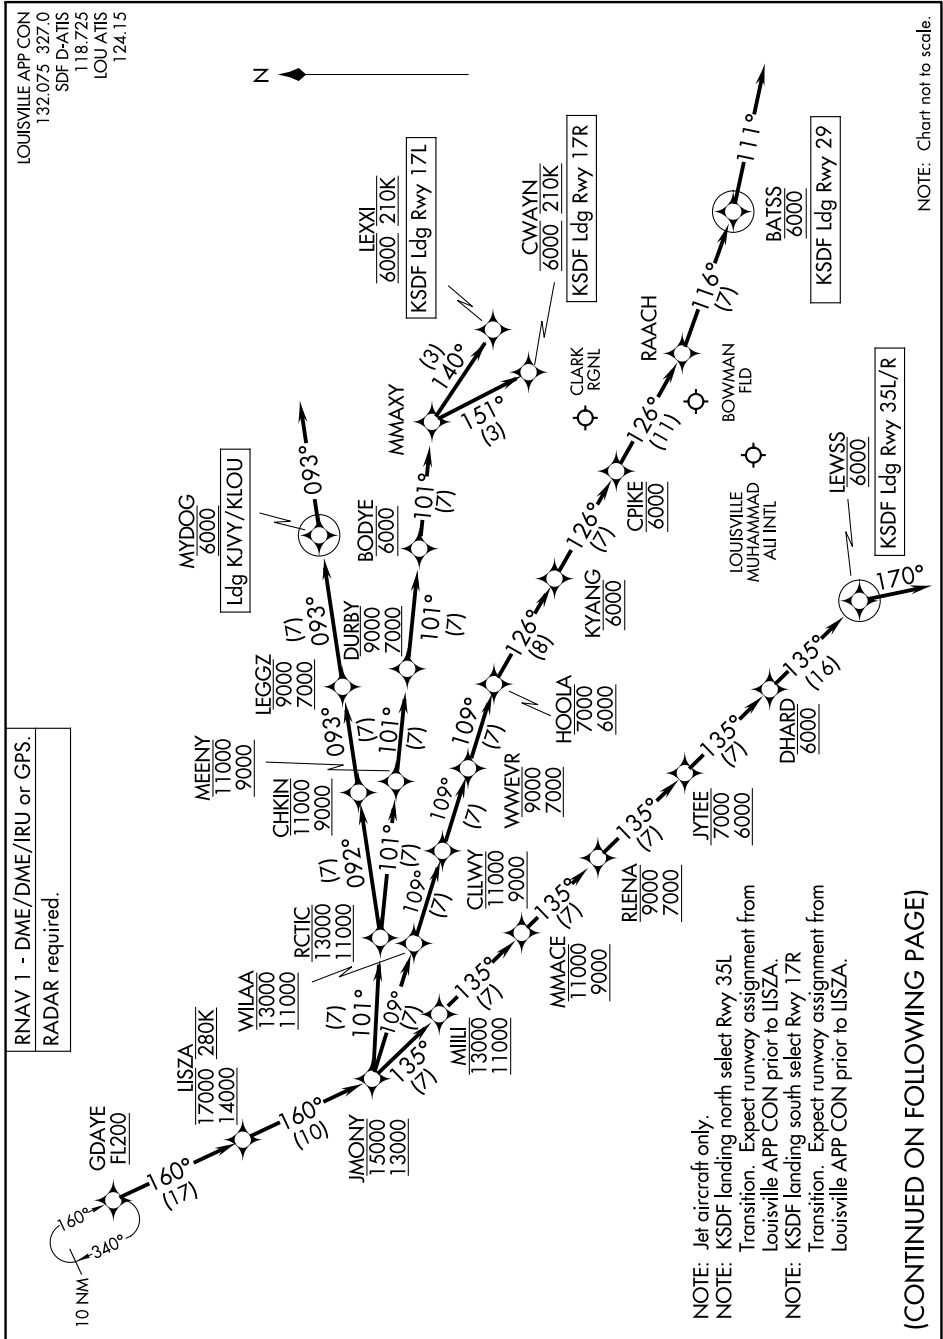

JMONY ONE ARRIVAL (RNAV) Arrival Routes

LOUISVILLE, KENTUCKY

SE-1, 11 JUL 2024 to 08 AUG 2024

JMONY ONE ARRIVAL (RNAV) Arrival Routes

LOUISVILLE, KENTUCKY

SE-1, 11 JUL 2024 to 08 AUG 2024

(CONTINUED ON FOLLOWING PAGE)

- NOTE: Jet aircraft only.
- NOTE: KSDFLdg north select Rwy 35L
- NOTE: Transition. Expect runway assignment from Louisville APP CON prior to LISZA.
- NOTE: KSDFLdg south select Rwy 17R
- NOTE: Transition. Expect runway assignment from Louisville APP CON prior to LISZA.