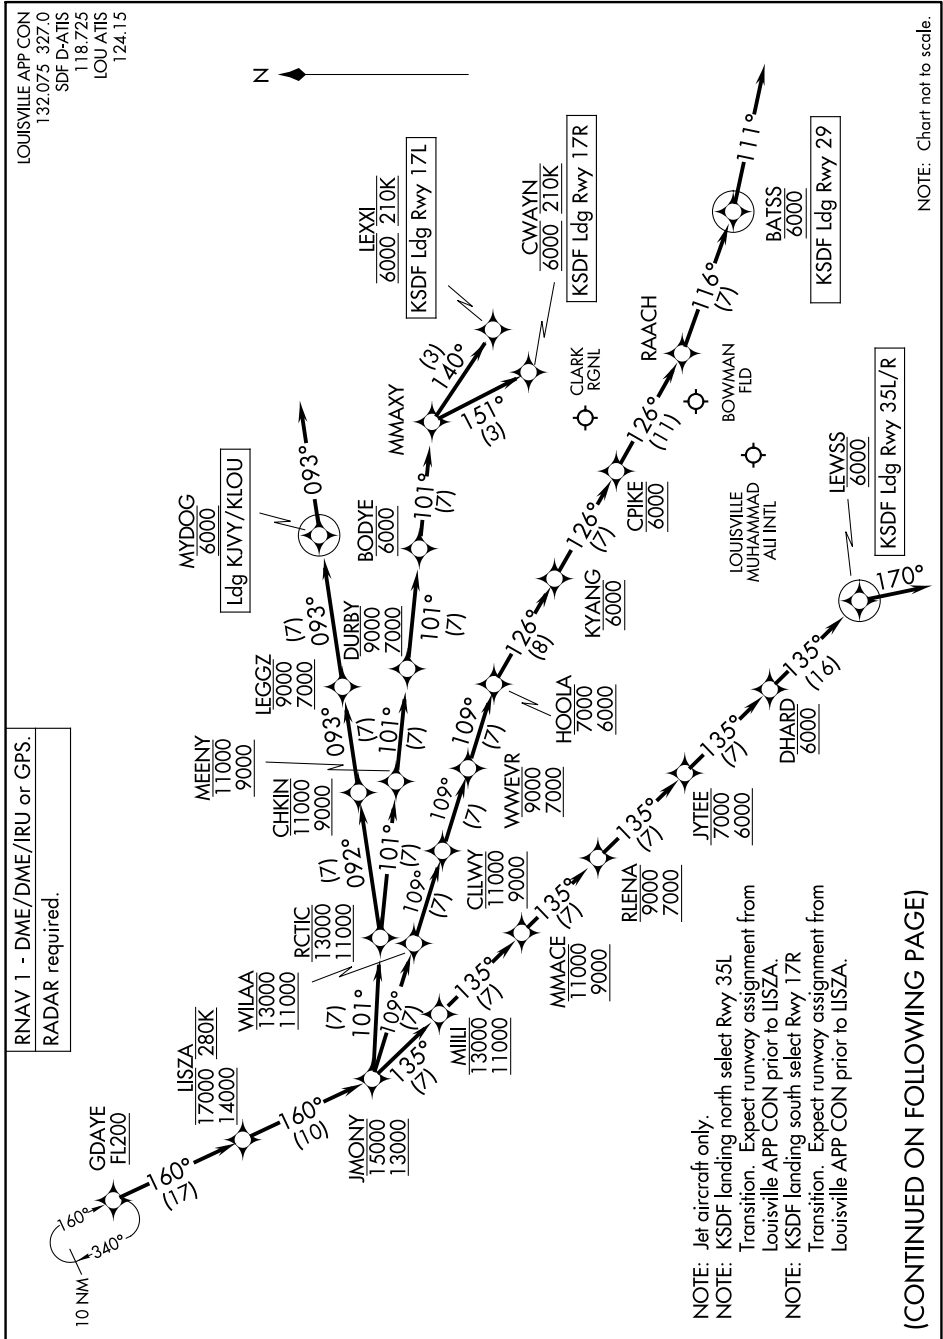

JMONY ONE ARRIVAL (RNAV) Arrival Routes

LOUISVILLE, KENTUCKY

SE-1, 31 OCT 2024 to 28 NOV 2024

JMONY ONE ARRIVAL (RNAV) Arrival Routes

LOUISVILLE, KENTUCKY

SE-1, 31 OCT 2024 to 28 NOV 2024

(CONTINUED ON FOLLOWING PAGE)

NOTE: Chart not to scale.