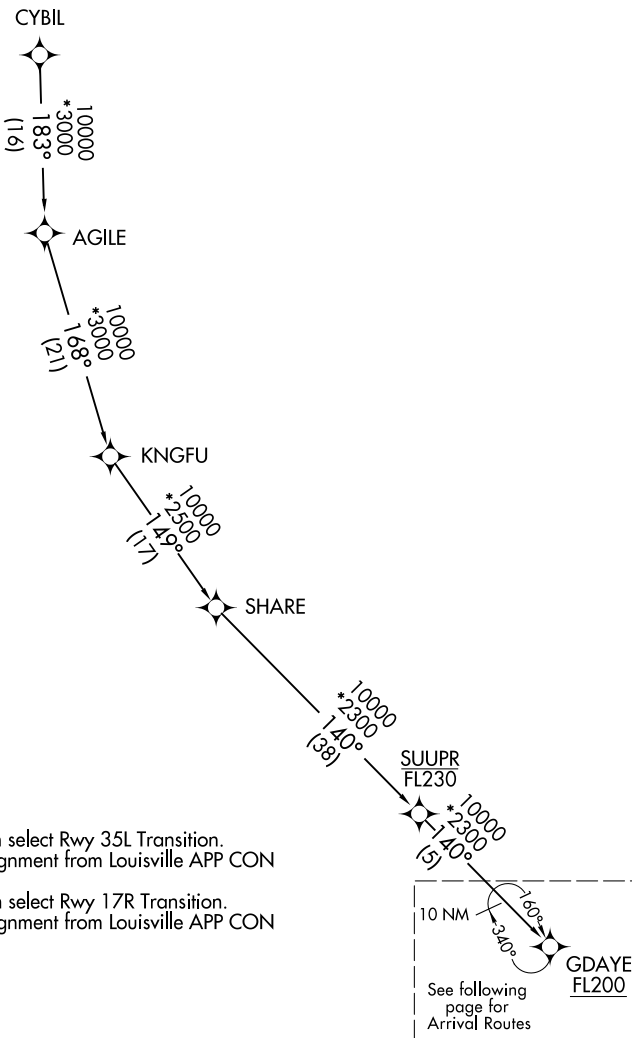

JMONY ONE ARRIVAL (RNAV) Transition Routes

LOUISVILLE, KENTUCKY

LOUISVILLE APP CON
 132.075 327.0
 SDF D-ATIS
 118.725
 LOU ATIS
 124.15

RNAV 1 - DME/DME/IRU or GPS.
 RADAR required.

- NOTE: Jet aircraft only.
- NOTE: KSDf landing north select Rwy 35L Transition. Expect runway assignment from Louisville APP CON prior to LISZA.
- NOTE: KSDf landing south select Rwy 17R Transition. Expect runway assignment from Louisville APP CON prior to LISZA.

NOTE: Chart not to scale.

(CONTINUED ON FOLLOWING PAGE)

CYBIL TRANSITION (CYBIL.JMONY1)
 SHARE TRANSITION (SHARE.JMONY1)

JMONY ONE ARRIVAL (RNAV) Transition Routes

LOUISVILLE, KENTUCKY

SE-1, 31 OCT 2024 to 28 NOV 2024

SE-1, 31 OCT 2024 to 28 NOV 2024