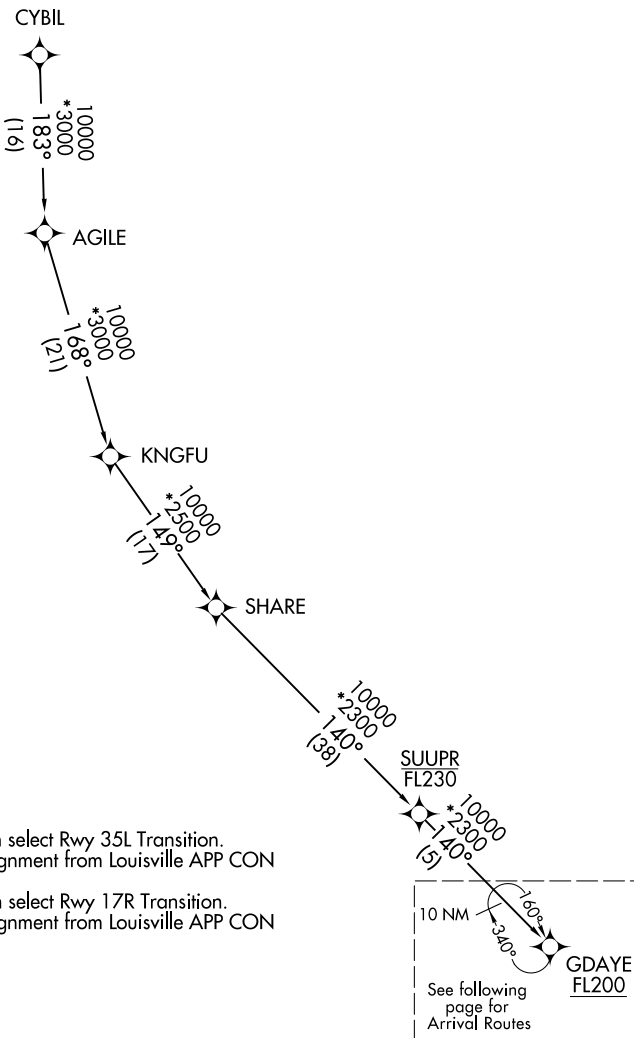

# JMONY ONE ARRIVAL (RNAV) Transition Routes

LOUISVILLE, KENTUCKY

LOUISVILLE APP CON  
 132.075 327.0  
 SDF D-ATIS  
 118.725  
 LOU ATIS  
 124.15

RNAV 1 - DME/DME/IRU or GPS.  
 RADAR required.

- NOTE: Jet aircraft only.
- NOTE: KSDf landing north select Rwy 35L Transition. Expect runway assignment from Louisville APP CON prior to LISZA.
- NOTE: KSDf landing south select Rwy 17R Transition. Expect runway assignment from Louisville APP CON prior to LISZA.

10 NM  
 See following page for Arrival Routes  
 GDAYE FL200

NOTE: Chart not to scale.

(CONTINUED ON FOLLOWING PAGE)

CYBIL TRANSITION (CYBIL.JMONY1)  
 SHARE TRANSITION (SHARE.JMONY1)

SE-1, 11 JUL 2024 to 08 AUG 2024

SE-1, 11 JUL 2024 to 08 AUG 2024