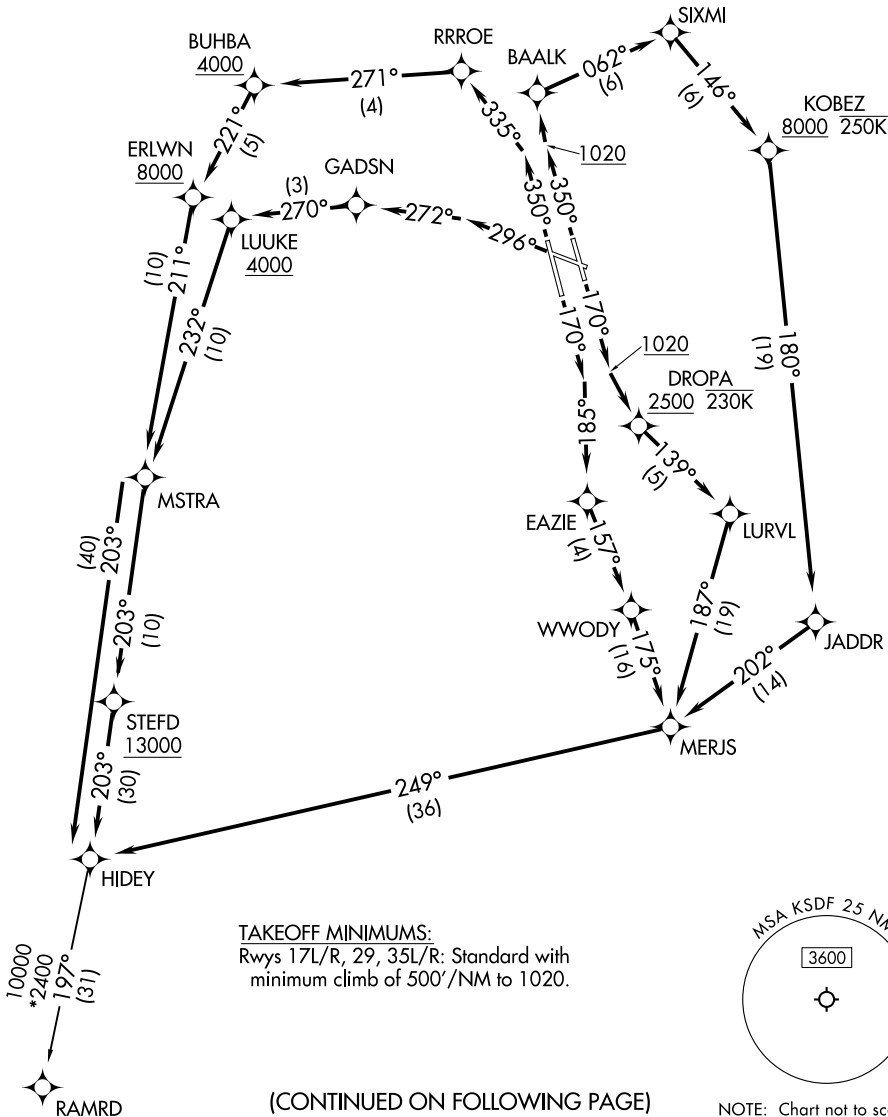

(HIDEY1.HIDEY) 24193

AL-239 (FAA)

LOUISVILLE MUHAMMAD ALI INTL (SDF)

# HIDEY ONE DEPARTURE (RNAV)

LOUISVILLE, KENTUCKY

LOUISVILLE DEP CON  
 132.075 327.0  
 D-ATIS 118.725  
 CLNC DEL  
 126.1 275.8  
 CPDLC  
 GND CON  
 121.7 348.6  
 LOUISVILLE TOWER  
 124.2 257.8

RNAV 1 - DME/DME/IRU or GPS.  
 RADAR required for non-GPS equipped aircraft.

**TOP ALTITUDE:  
 13000**

SE-1, 05 SEP 2024 to 03 OCT 2024

SE-1, 05 SEP 2024 to 03 OCT 2024

# HIDEY ONE DEPARTURE (RNAV)

(HIDEY1.HIDEY) 11JUL24

LOUISVILLE, KENTUCKY  
 LOUISVILLE MUHAMMAD ALI INTL (SDF)

(CONTINUED ON FOLLOWING PAGE)