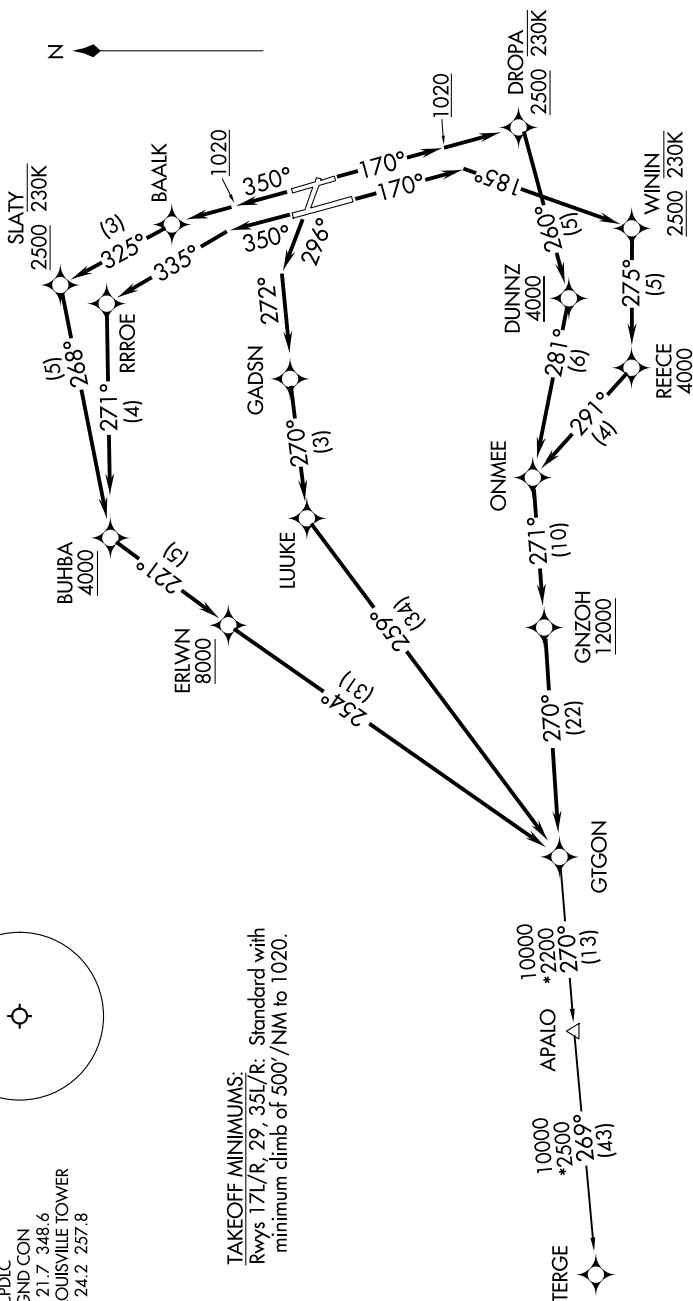

# GTGON ONE DEPARTURE (RNAV)

LOUISVILLE, KENTUCKY

SE-1, 11 JUL 2024 to 08 AUG 2024

**TOP ALTITUDE:**  
13000

RNAV 1 - DME/DME/IRU or GPS.  
RADAR required for non-GPS equipped aircraft.

LOUISVILLE DEP CON  
132.075 327.0  
D-ATIS 118.725  
CINC DEL  
126.1 275.8  
CPDLC  
GND CON  
121.7 348.6  
LOUISVILLE TOWER  
124.2 257.8

**TAKEOFF MINIMUMS:**  
Rwys 17L/R, 29, 35L/R: Standard with  
minimum climb of 500'/NM to 1020.

NOTE: Chart not to scale.

(CONTINUED ON FOLLOWING PAGE)

SE-1, 11 JUL 2024 to 08 AUG 2024

# GTGON ONE DEPARTURE (RNAV)

LOUISVILLE, KENTUCKY