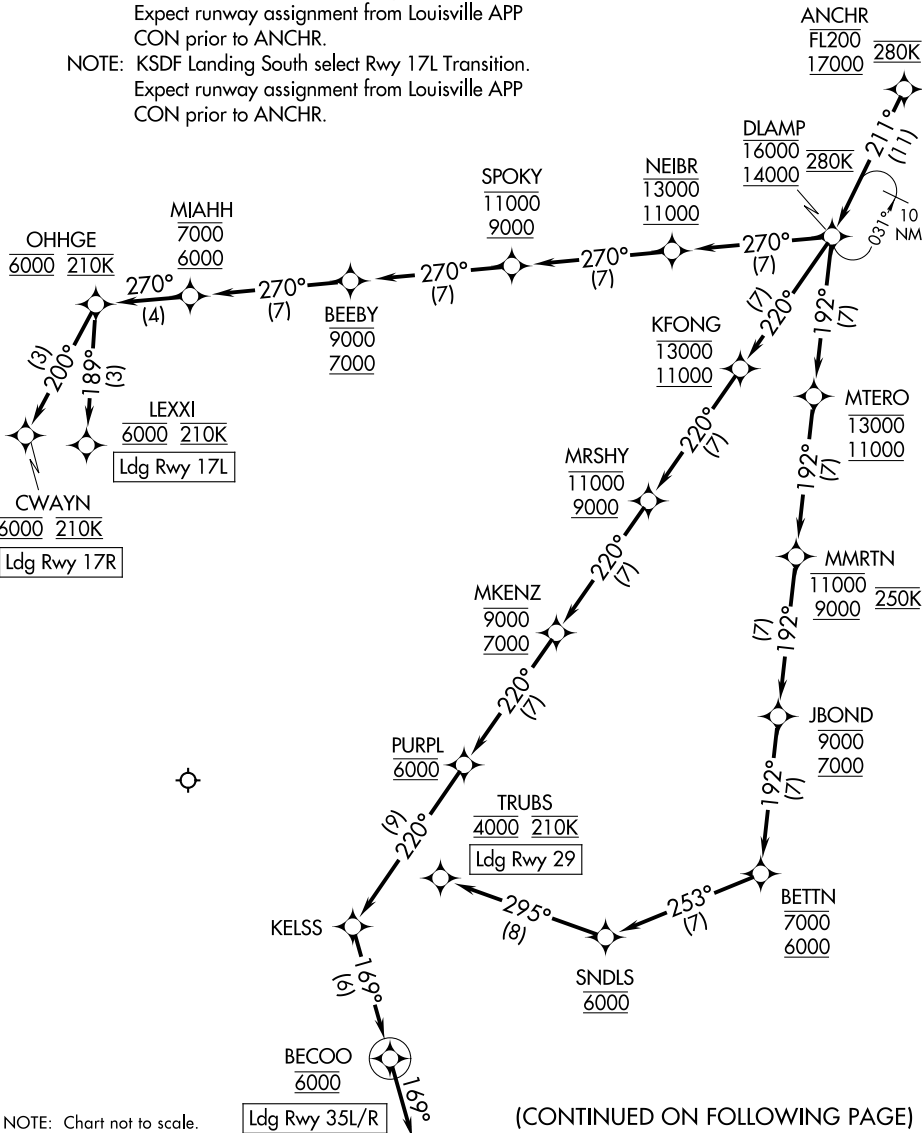

DLAMP EIGHT ARRIVAL (RNAV) Arrival Routes

LOUISVILLE APP CON
132.075 327.0
D-ATIS
118.725

RNAV 1 - DME/DME/IRU or GPS.

RADAR required.

NOTE: Jet aircraft only.

NOTE: KSDL Landing North select Rwy 35R Transition.
Expect runway assignment from Louisville APP
CON prior to ANCHR.

NOTE: KSDL Landing South select Rwy 17L Transition.
Expect runway assignment from Louisville APP
CON prior to ANCHR.

SE-1, 05 SEP 2024 to 03 OCT 2024

SE-1, 05 SEP 2024 to 03 OCT 2024

NOTE: Chart not to scale.

(CONTINUED ON FOLLOWING PAGE)

DLAMP EIGHT ARRIVAL (RNAV) Arrival Routes