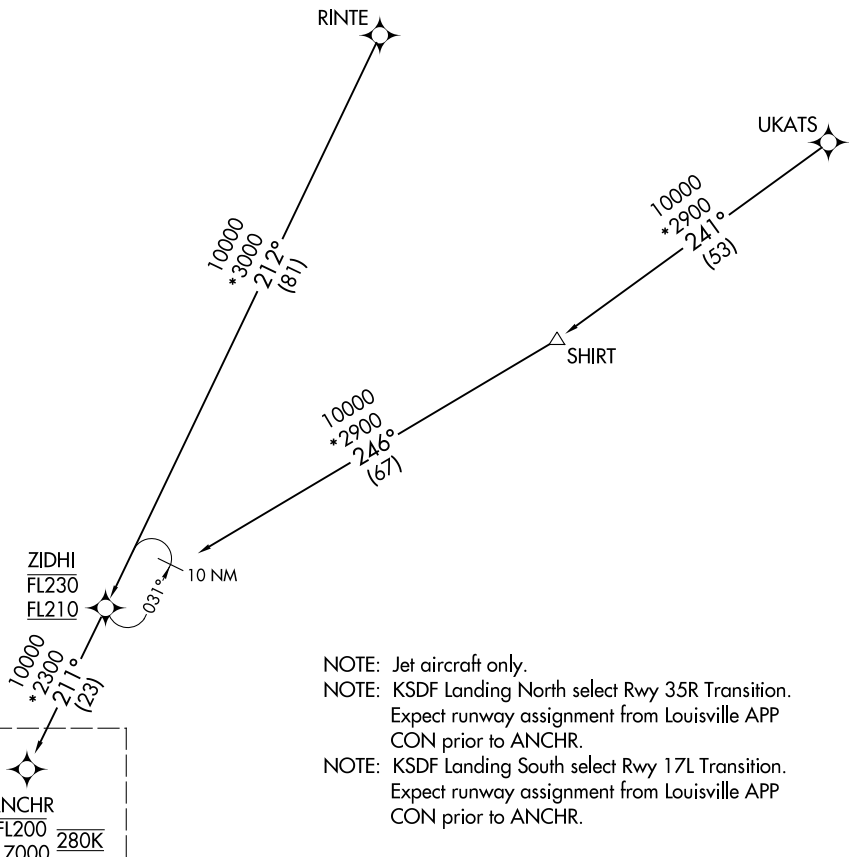

DLAMP EIGHT ARRIVAL (RNAV) Transition Routes

LOUISVILLE APP CON
132.075 327.0
D-ATIS
118.725

RNAV 1 - DME/DME/IRU or GPS.
RADAR required.

SE-1, 03 OCT 2024 to 31 OCT 2024

SE-1, 03 OCT 2024 to 31 OCT 2024

- NOTE: Jet aircraft only.
- NOTE: KSDf Landing North select Rwy 35R Transition. Expect runway assignment from Louisville APP CON prior to ANCHR.
- NOTE: KSDf Landing South select Rwy 17L Transition. Expect runway assignment from Louisville APP CON prior to ANCHR.

RINTE TRANSITION (RINTE.DLAMP8):
UKATS TRANSITION (UKATS.DLAMP8):

NOTE: Chart not to scale.

(CONTINUED ON FOLLOWING PAGE)