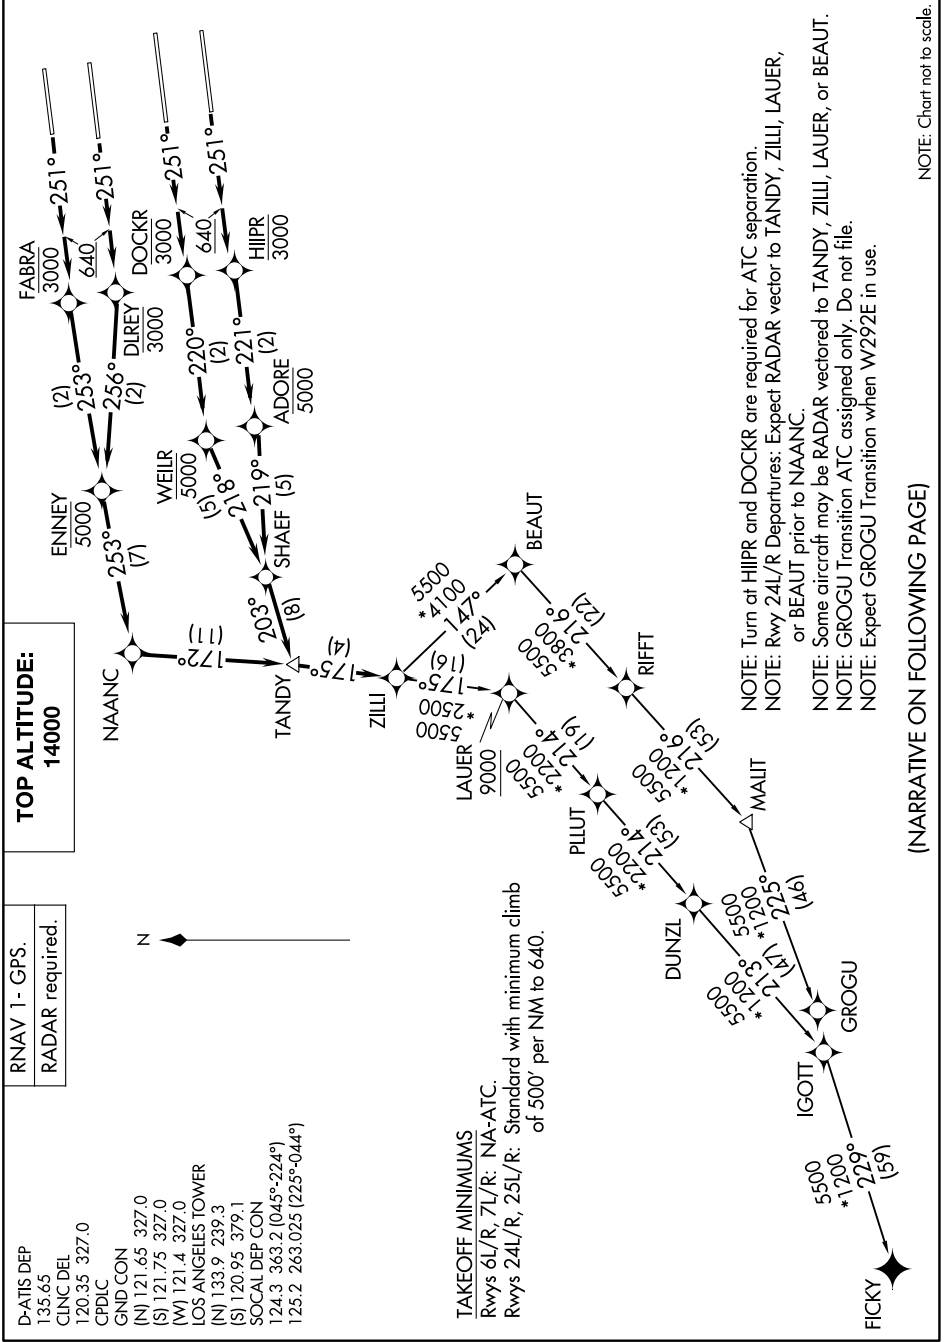

# ZILLI FIVE DEPARTURE (RNAV)

AL-237 (FAA)

LOS ANGELES INTL (LAX)  
LOS ANGELES, CALIFORNIA

SW-3, 03 OCT 2024 to 31 OCT 2024

# ZILLI FIVE DEPARTURE (RNAV)

LOS ANGELES, CALIFORNIA  
LOS ANGELES INTL (LAX)

(NARRATIVE ON FOLLOWING PAGE)

SW-3, 03 OCT 2024 to 31 OCT 2024