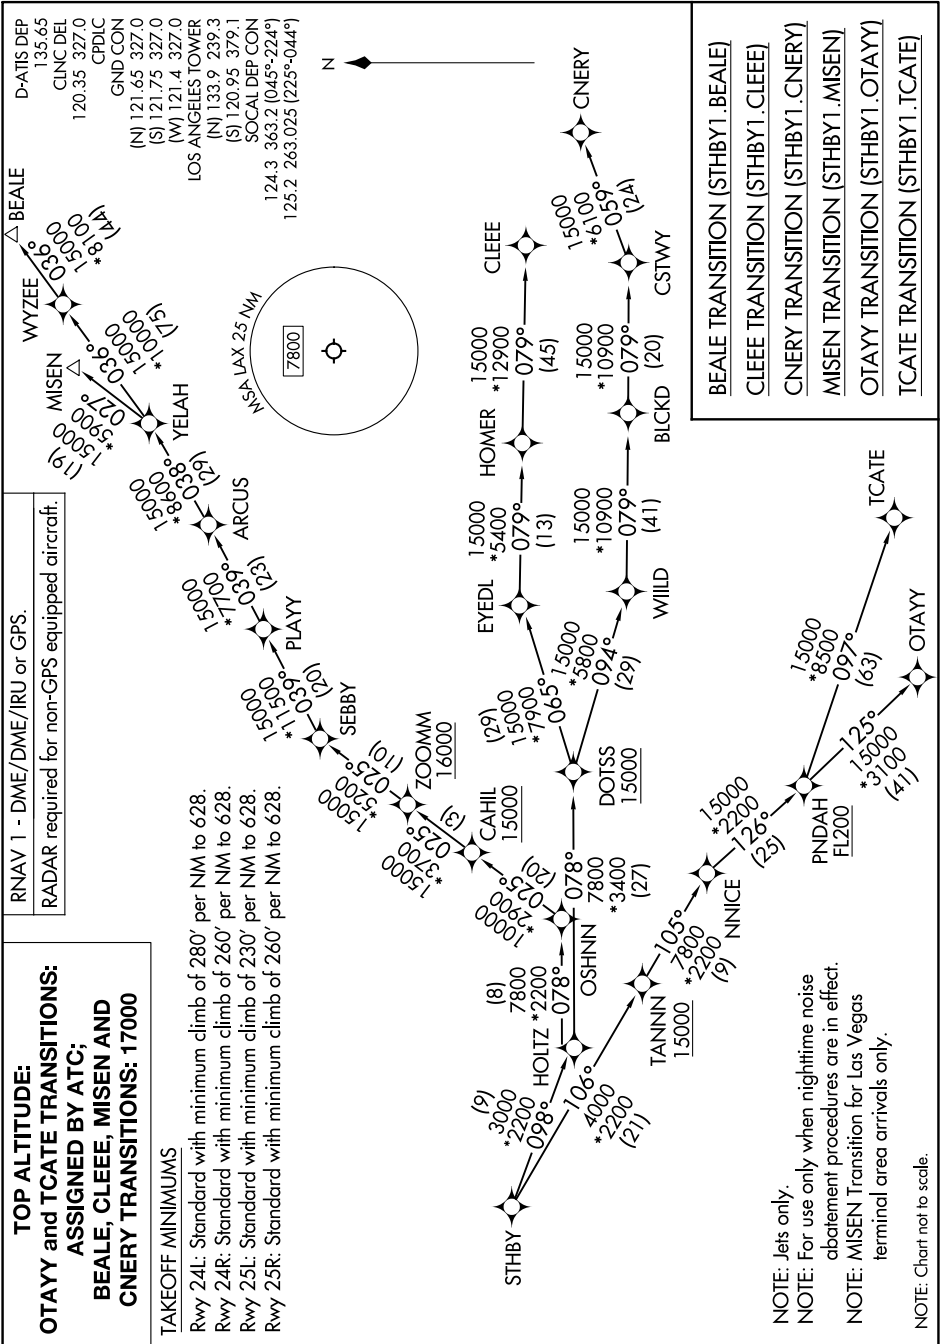

STHBY ONE DEPARTURE (RNAV) (Transition Routes)

SW-3, 03 OCT 2024 to 31 OCT 2024

SW-3, 03 OCT 2024 to 31 OCT 2024

STHBY ONE DEPARTURE (RNAV) (Transition Routes)