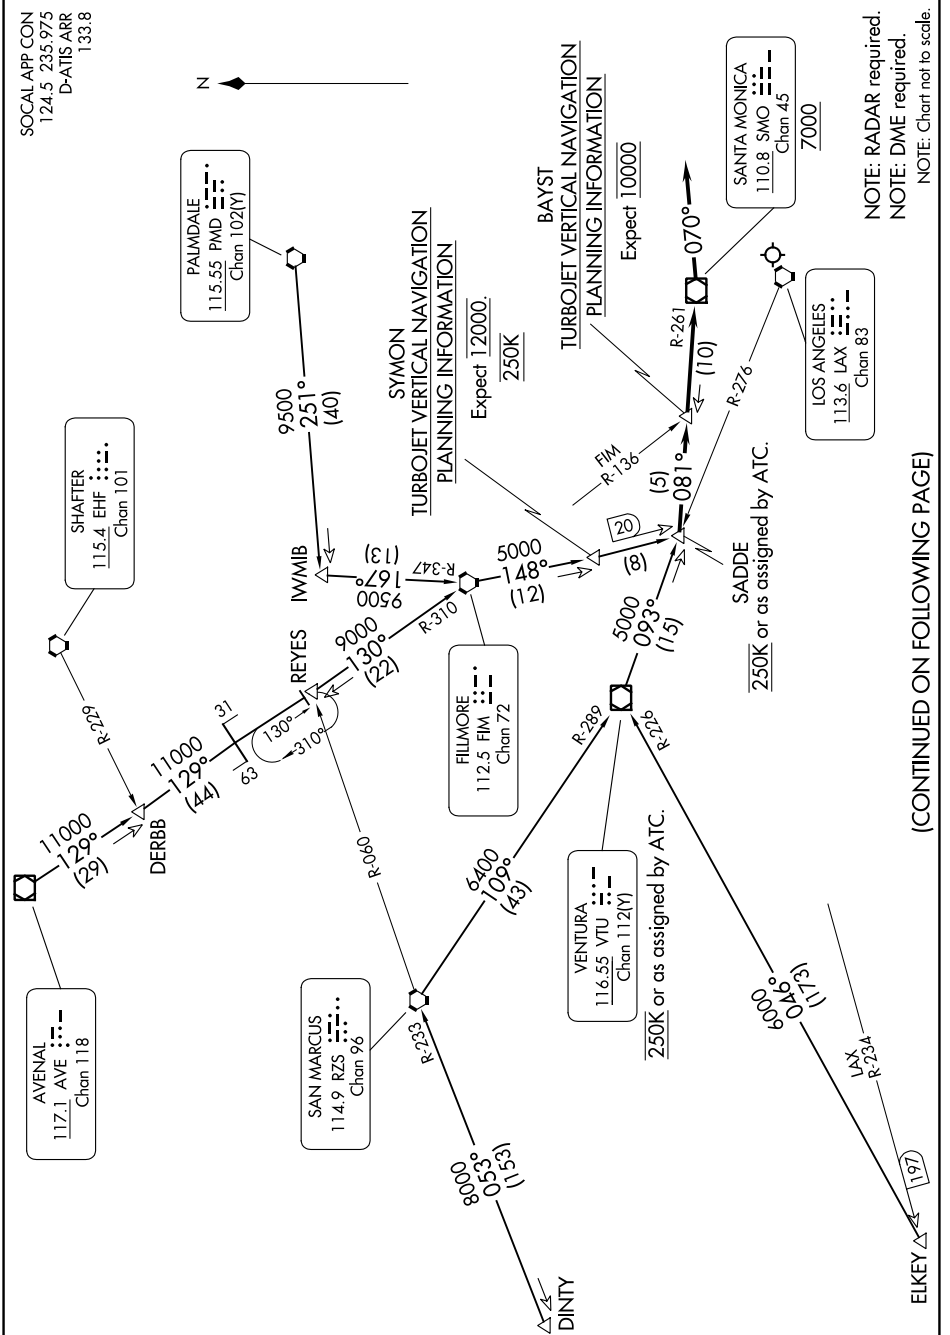

SADDE EIGHT ARRIVAL

AL-237 (FAA)

LOS ANGELES INTL (LAX)
LOS ANGELES, CALIFORNIA

SW-3, 11 JUL 2024 to 08 AUG 2024

(CONTINUED ON FOLLOWING PAGE)

SW-3, 11 JUL 2024 to 08 AUG 2024

SADDE EIGHT ARRIVAL

LOS ANGELES, CALIFORNIA
LOS ANGELES INTL (LAX)