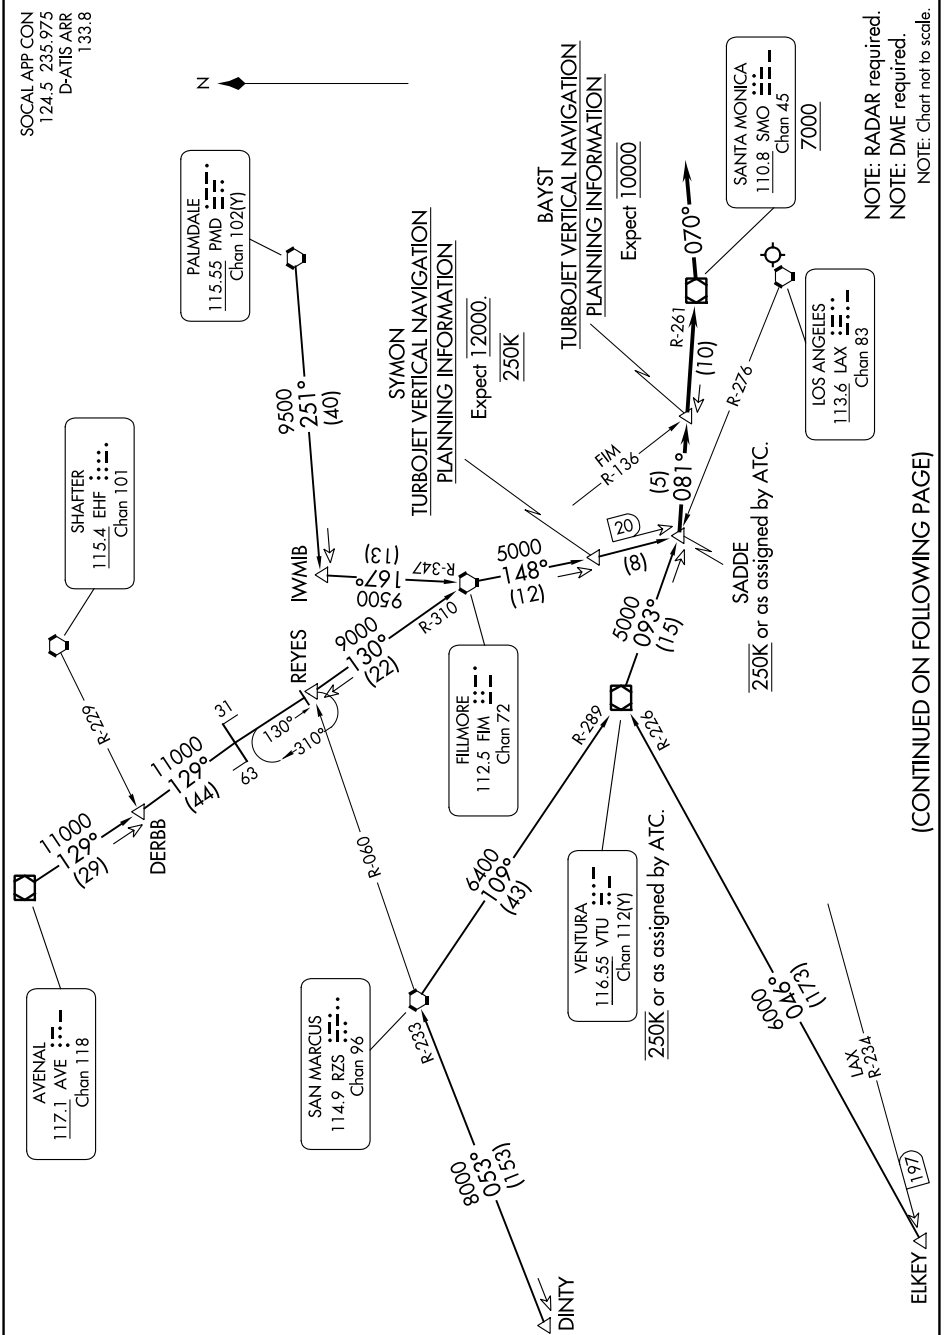

SADDE EIGHT ARRIVAL

AL-237 (FAA)

LOS ANGELES INTL (LAX)
LOS ANGELES, CALIFORNIA

SW-3, 03 OCT 2024 to 31 OCT 2024

(CONTINUED ON FOLLOWING PAGE)

SW-3, 03 OCT 2024 to 31 OCT 2024

SADDE EIGHT ARRIVAL

LOS ANGELES, CALIFORNIA
LOS ANGELES INTL (LAX)