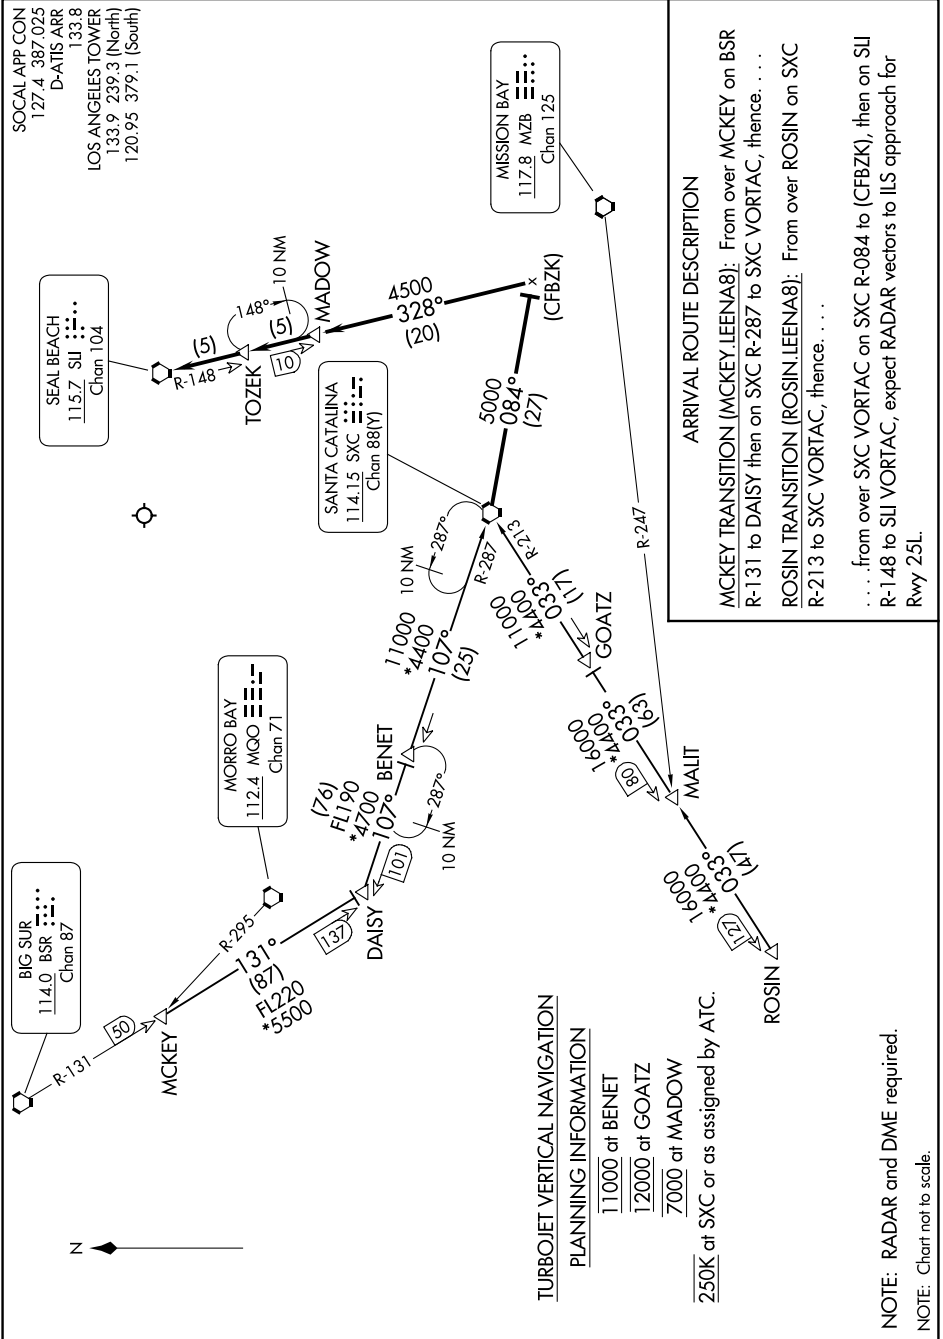

LEENA EIGHT ARRIVAL

SW-3, 11 JUL 2024 to 08 AUG 2024

SW-3, 11 JUL 2024 to 08 AUG 2024

LEENA EIGHT ARRIVAL

NOTE: RADAR and DME required.
NOTE: Chart not to scale.