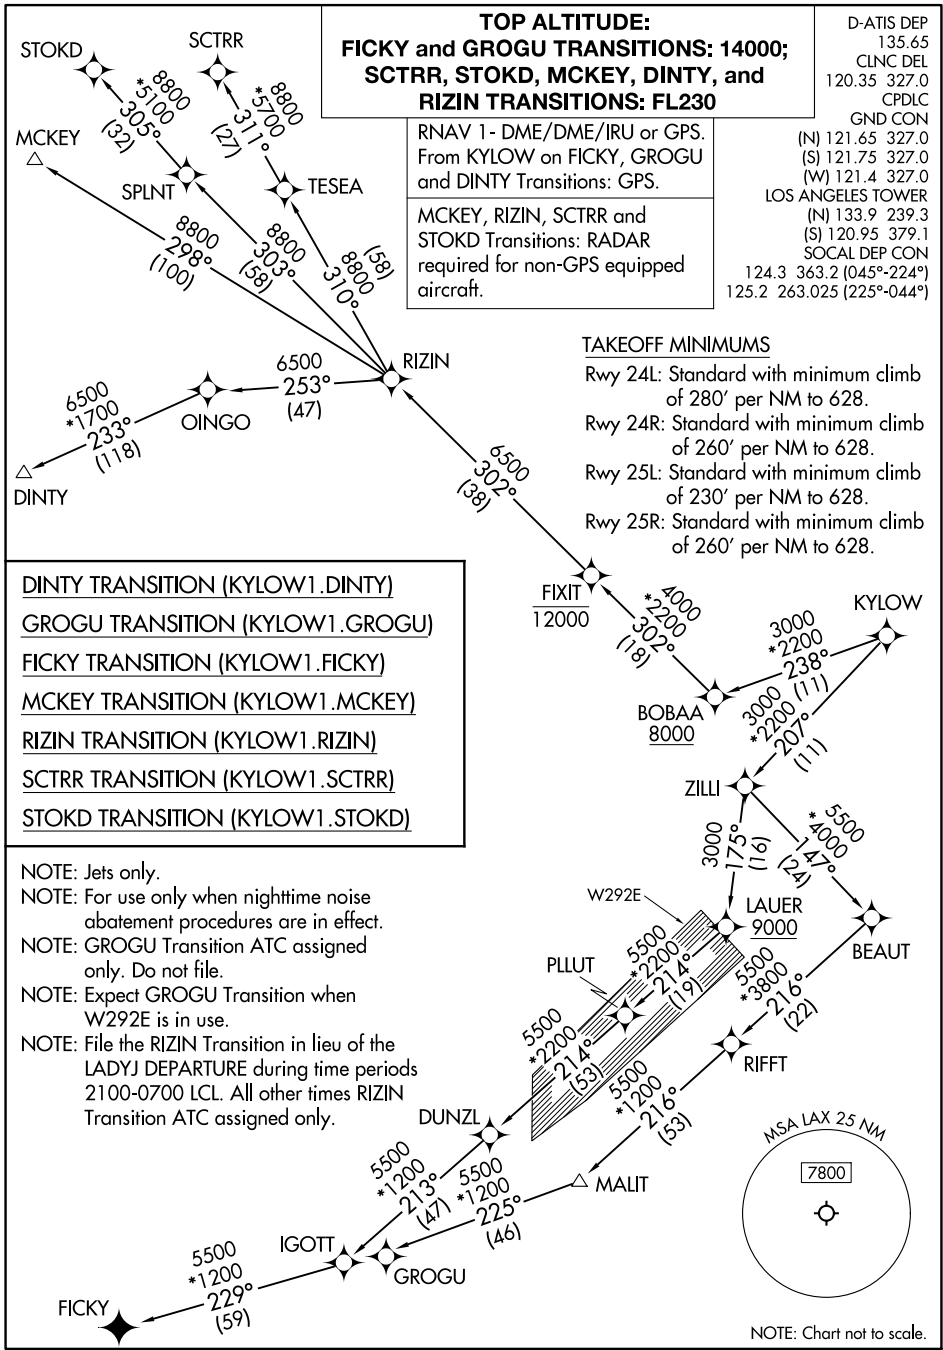

KYLOW ONE DEPARTURE (RNAV) (Transition Routes)

SW-3, 08 AUG 2024 to 05 SEP 2024

SW-3, 08 AUG 2024 to 05 SEP 2024

KYLOW ONE DEPARTURE (RNAV) (Transition Routes)