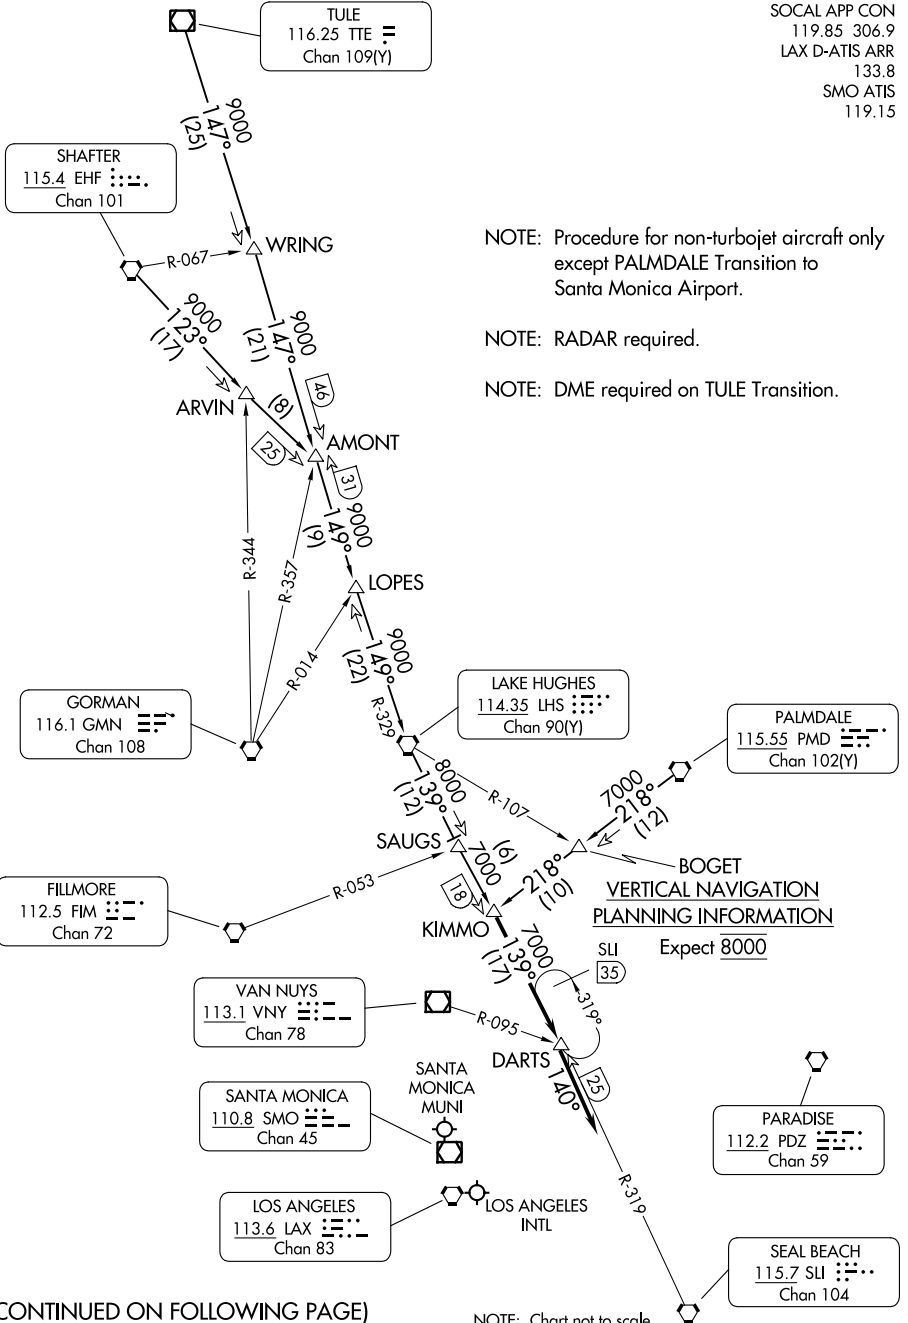

KIMMO THREE ARRIVAL

AL-237 (FAA)

LOS ANGELES, CALIFORNIA

SOCAL APP CON
 119.85 306.9
 LAX D-ATIS ARR
 133.8
 SMO ATIS
 119.15

SW-3, 11 JUL 2024 to 08 AUG 2024

SW-3, 11 JUL 2024 to 08 AUG 2024

(CONTINUED ON FOLLOWING PAGE)

NOTE: Chart not to scale.

KIMMO THREE ARRIVAL

LOS ANGELES, CALIFORNIA