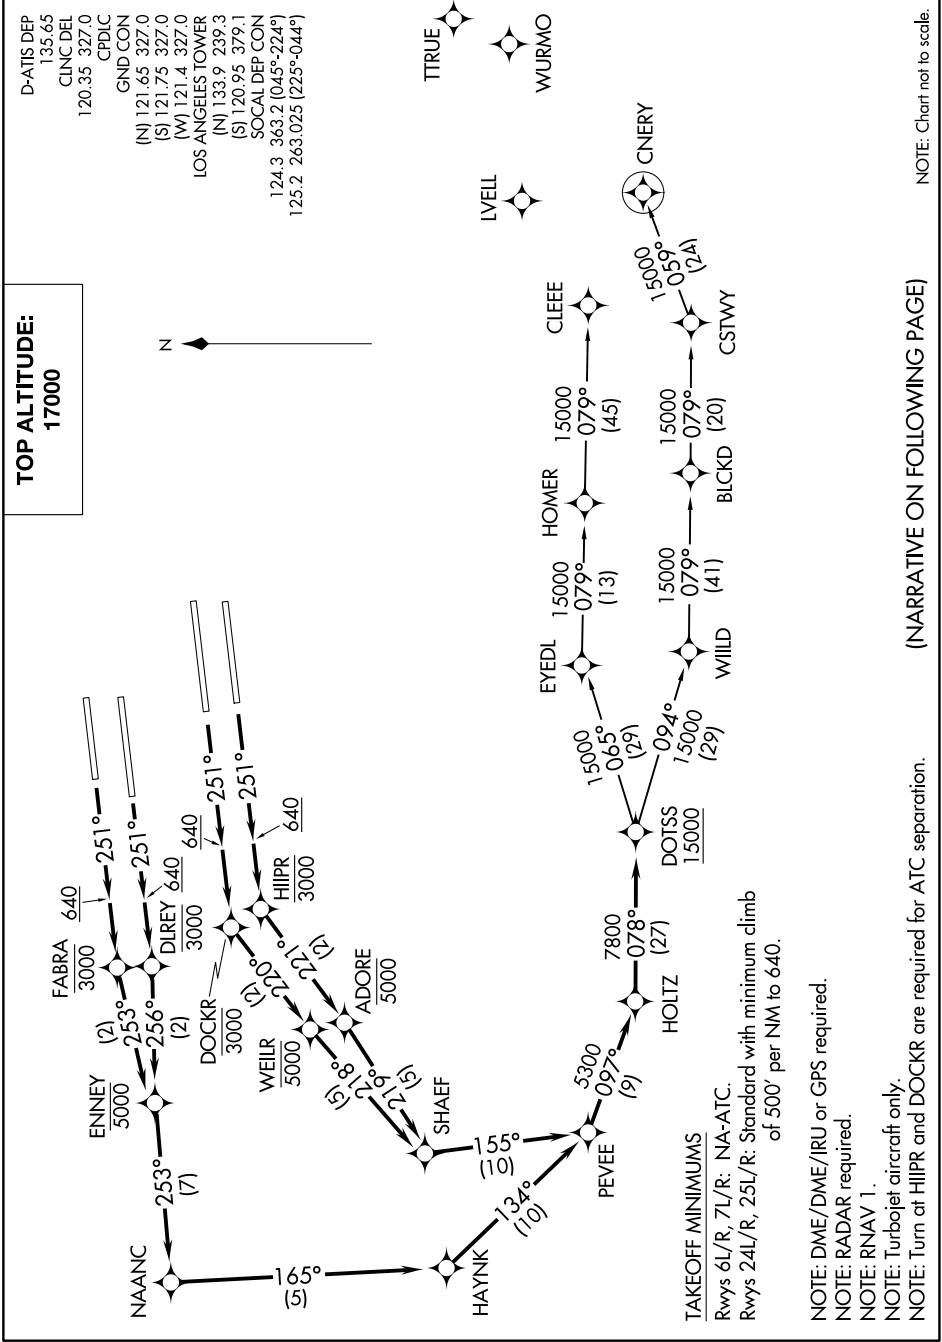

DOTSS TWO DEPARTURE (RNAV)

AL-237 (FAA)

LOS ANGELES INTL (LAX)
LOS ANGELES, CALIFORNIA

SW-3, 03 OCT 2024 to 31 OCT 2024

NOTE: Chart not to scale.

(NARRATIVE ON FOLLOWING PAGE)

SW-3, 03 OCT 2024 to 31 OCT 2024

DOTSS TWO DEPARTURE (RNAV)

LOS ANGELES, CALIFORNIA
LOS ANGELES INTL (LAX)