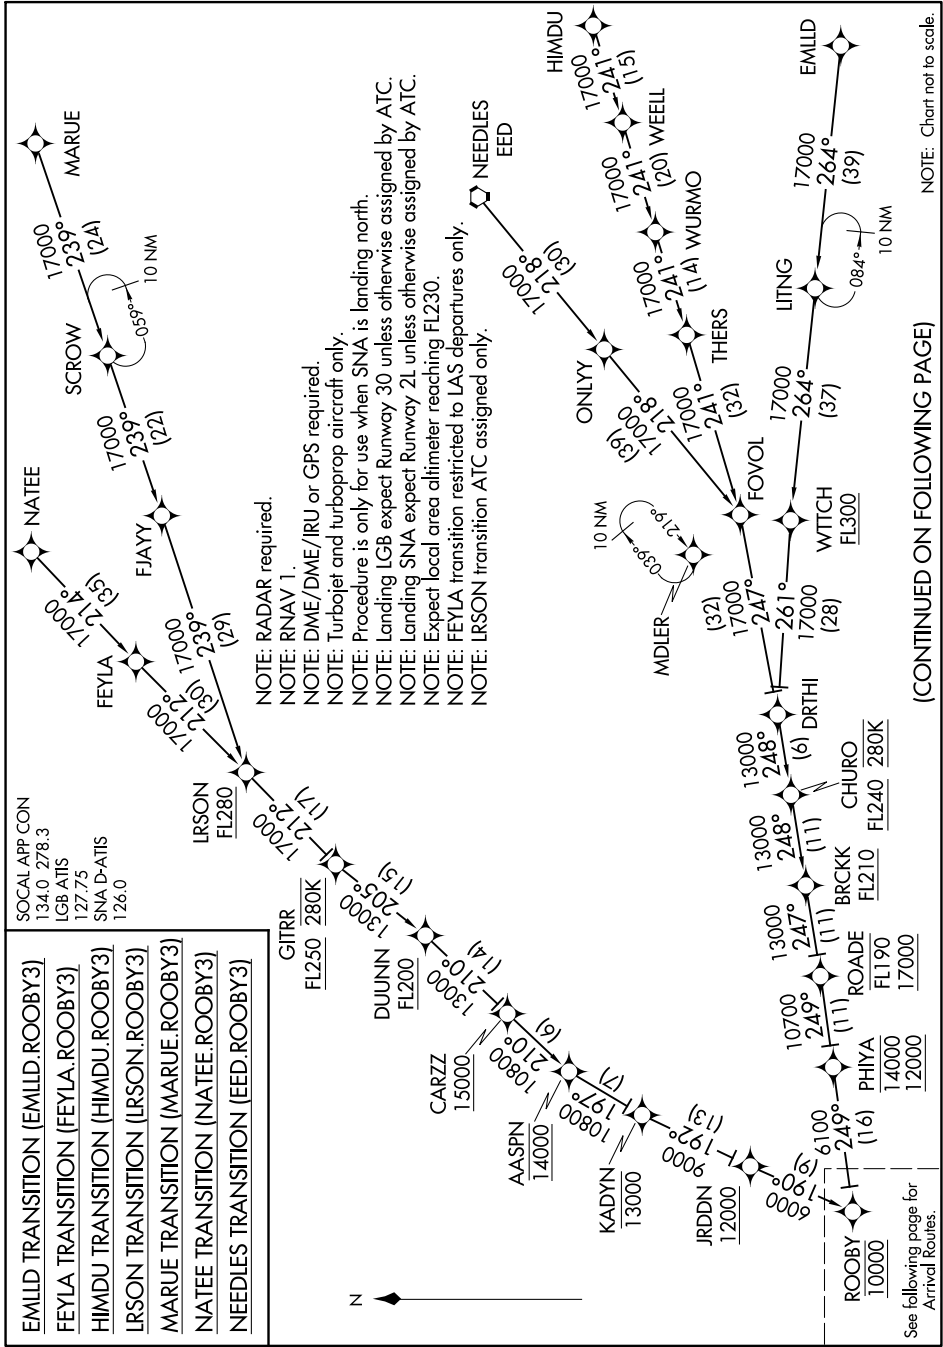

ROOBY THREE ARRIVAL (RNAV) Transition Routes

SW-3, 03 OCT 2024 to 31 OCT 2024

(CONTINUED ON FOLLOWING PAGE)

SW-3, 03 OCT 2024 to 31 OCT 2024