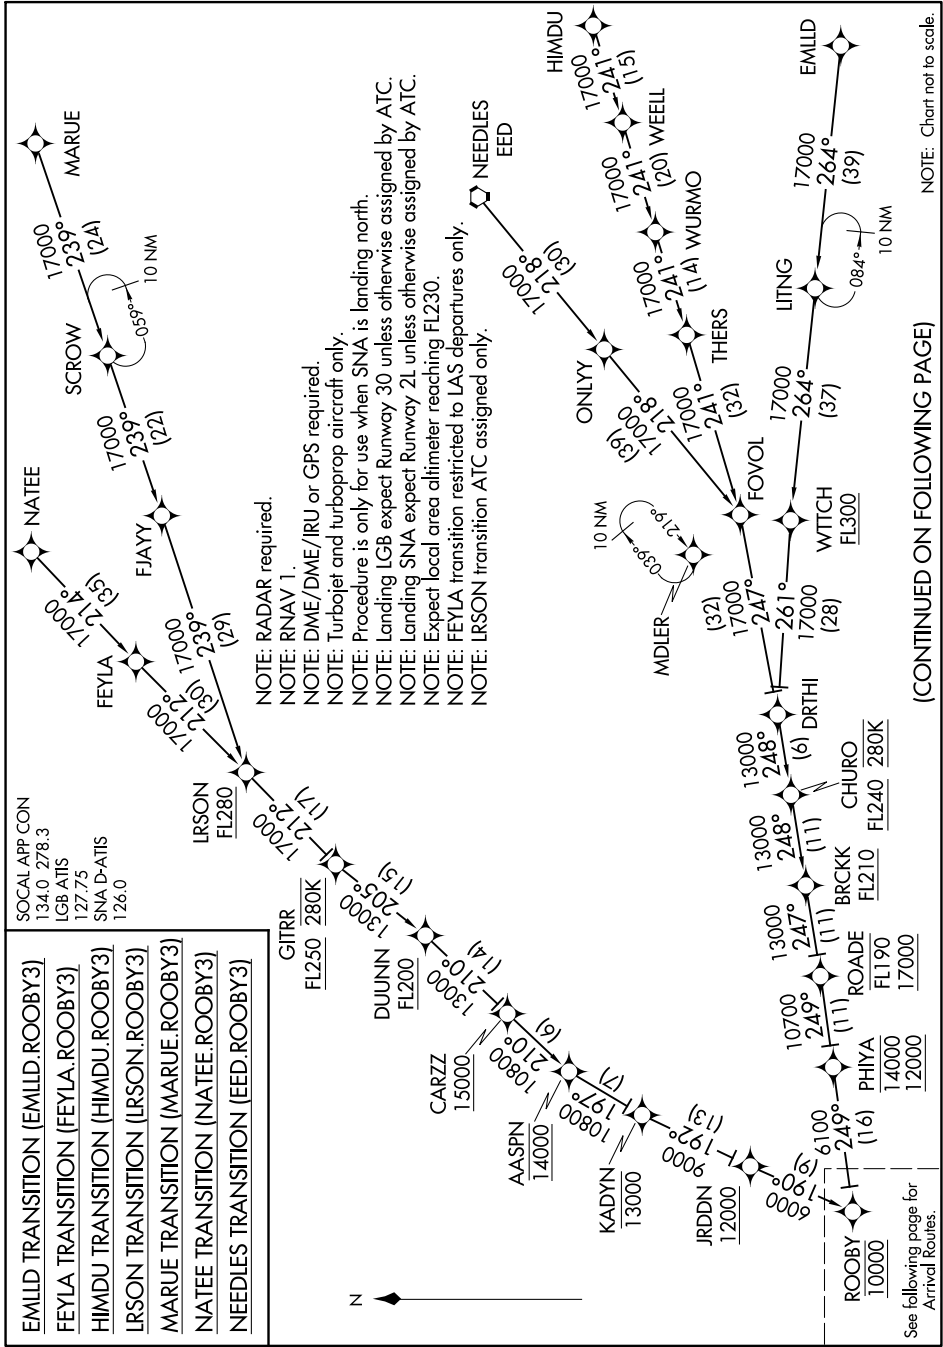

ROOBY THREE ARRIVAL (RNAV) Transition Routes

SW-3, 31 OCT 2024 to 28 NOV 2024

(CONTINUED ON FOLLOWING PAGE)

SW-3, 31 OCT 2024 to 28 NOV 2024