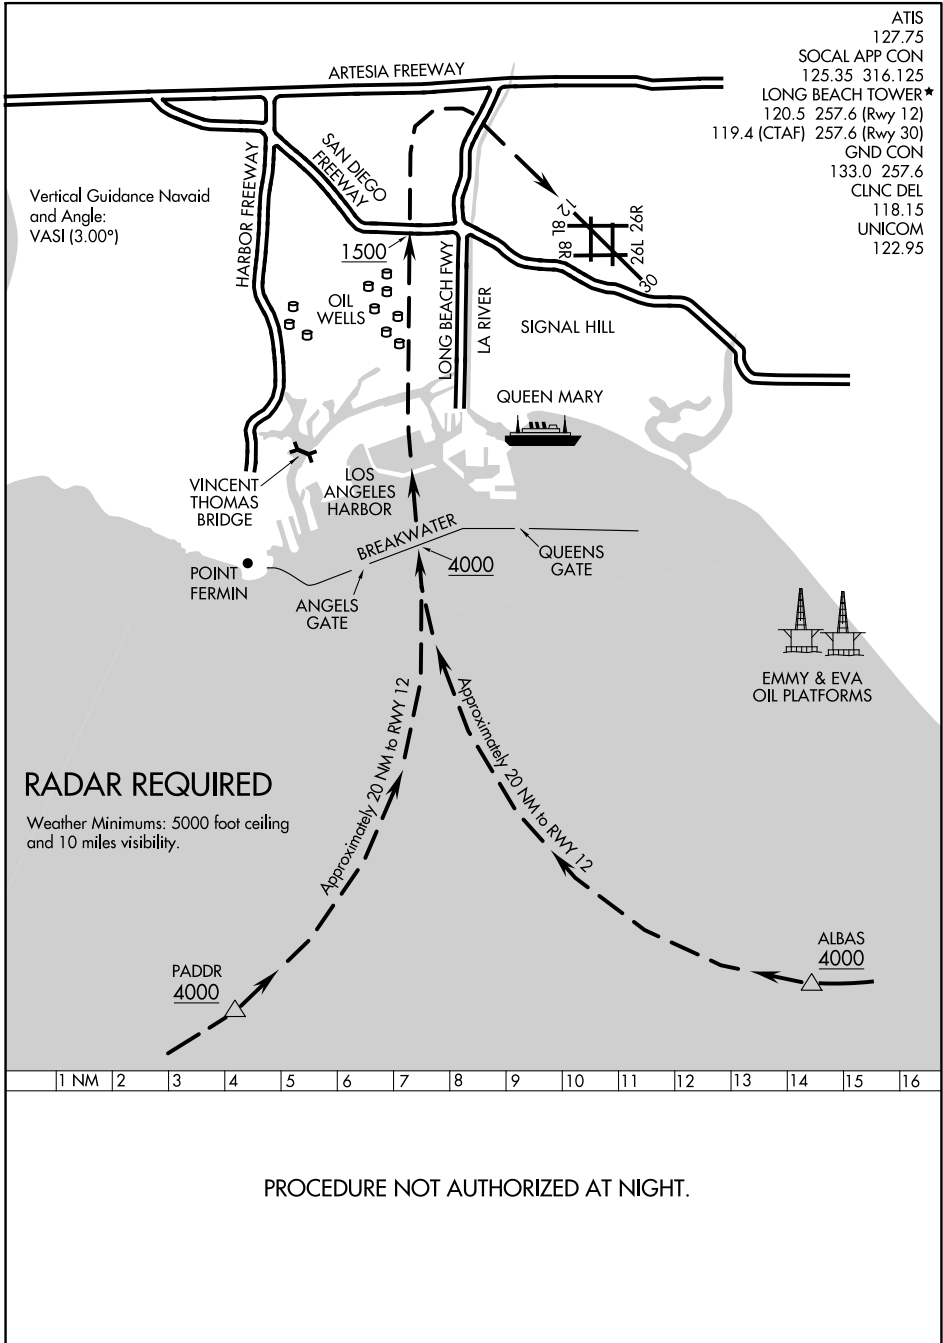

# LA RIVER VISUAL RWY 12

AL-236 (FAA)

LONG BEACH (DAUGHERTY FLD) (LGB)

LONG BEACH, CALIFORNIA

SW-3, 31 OCT 2024 to 28 NOV 2024

SW-3, 31 OCT 2024 to 28 NOV 2024

# LA RIVER VISUAL RWY 12

33°49'N-118°09'W

LONG BEACH, CALIFORNIA

LONG BEACH (DAUGHERTY FLD) (LGB)