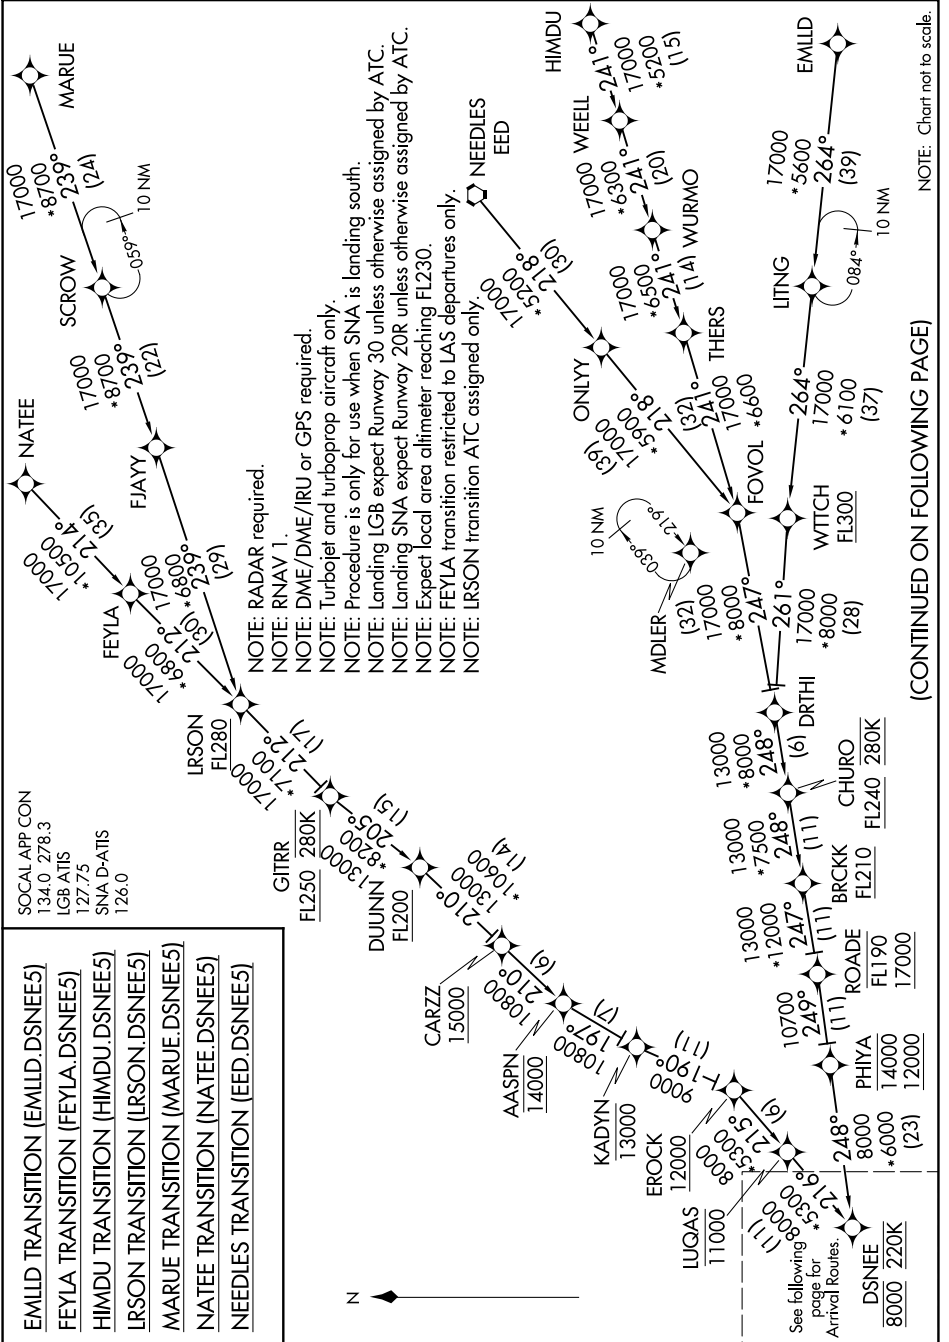

DSNEE FIVE ARRIVAL (RNAV) Transition Routes

LONG BEACH, CALIFORNIA

SW-3, 08 AUG 2024 to 05 SEP 2024

DSNEE FIVE ARRIVAL (RNAV) Transition Routes

LONG BEACH, CALIFORNIA

SW-3, 08 AUG 2024 to 05 SEP 2024