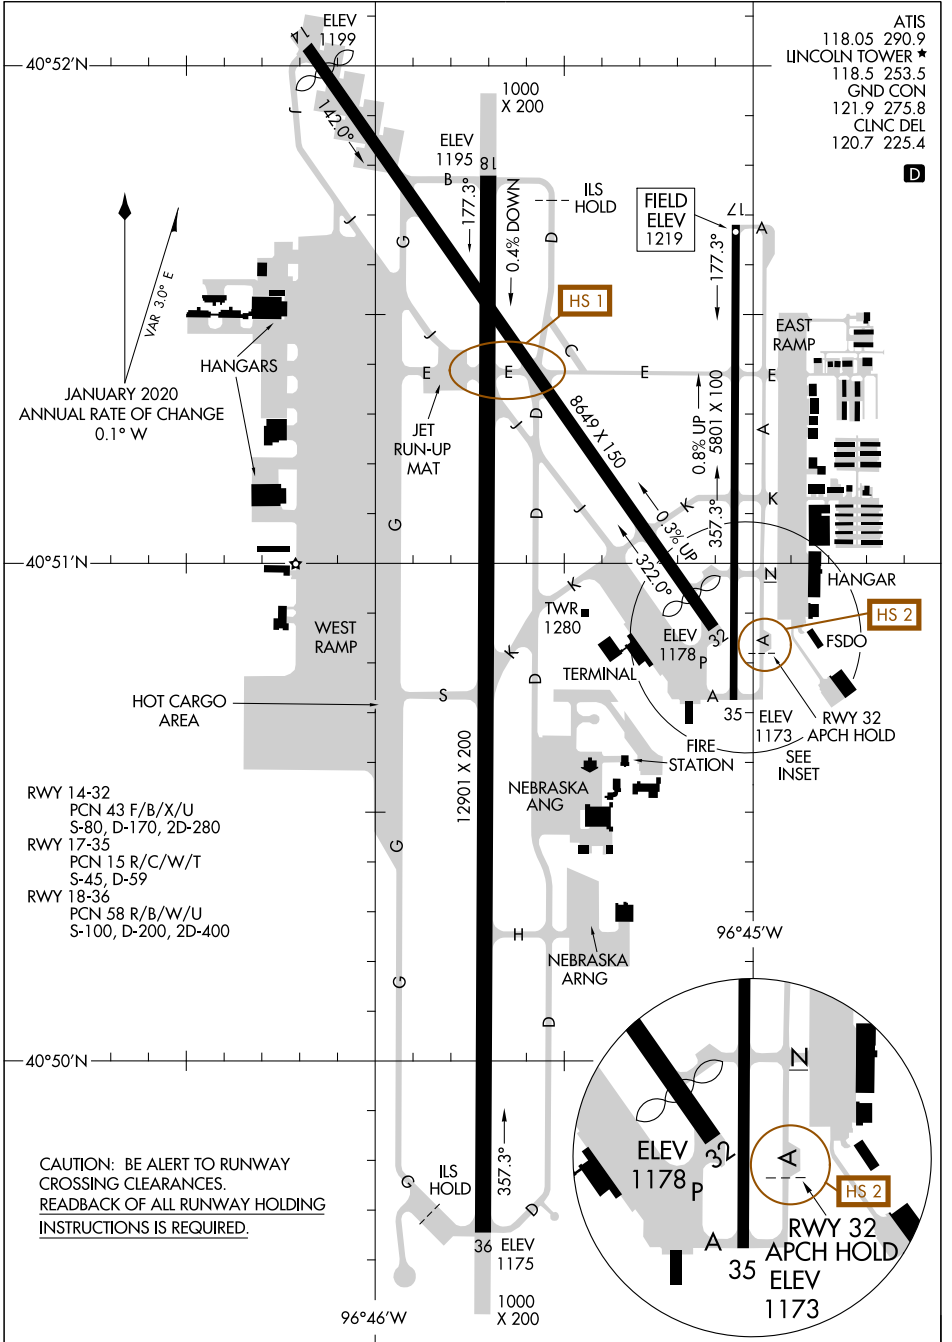

# AIRPORT DIAGRAM

AL-232 (FAA)

LINCOLN (LNK)  
LINCOLN, NEBRASKA

NC-2, 08 AUG 2024 to 05 SEP 2024

NC-2, 08 AUG 2024 to 05 SEP 2024

# AIRPORT DIAGRAM

LINCOLN, NEBRASKA  
LINCOLN (LNK)