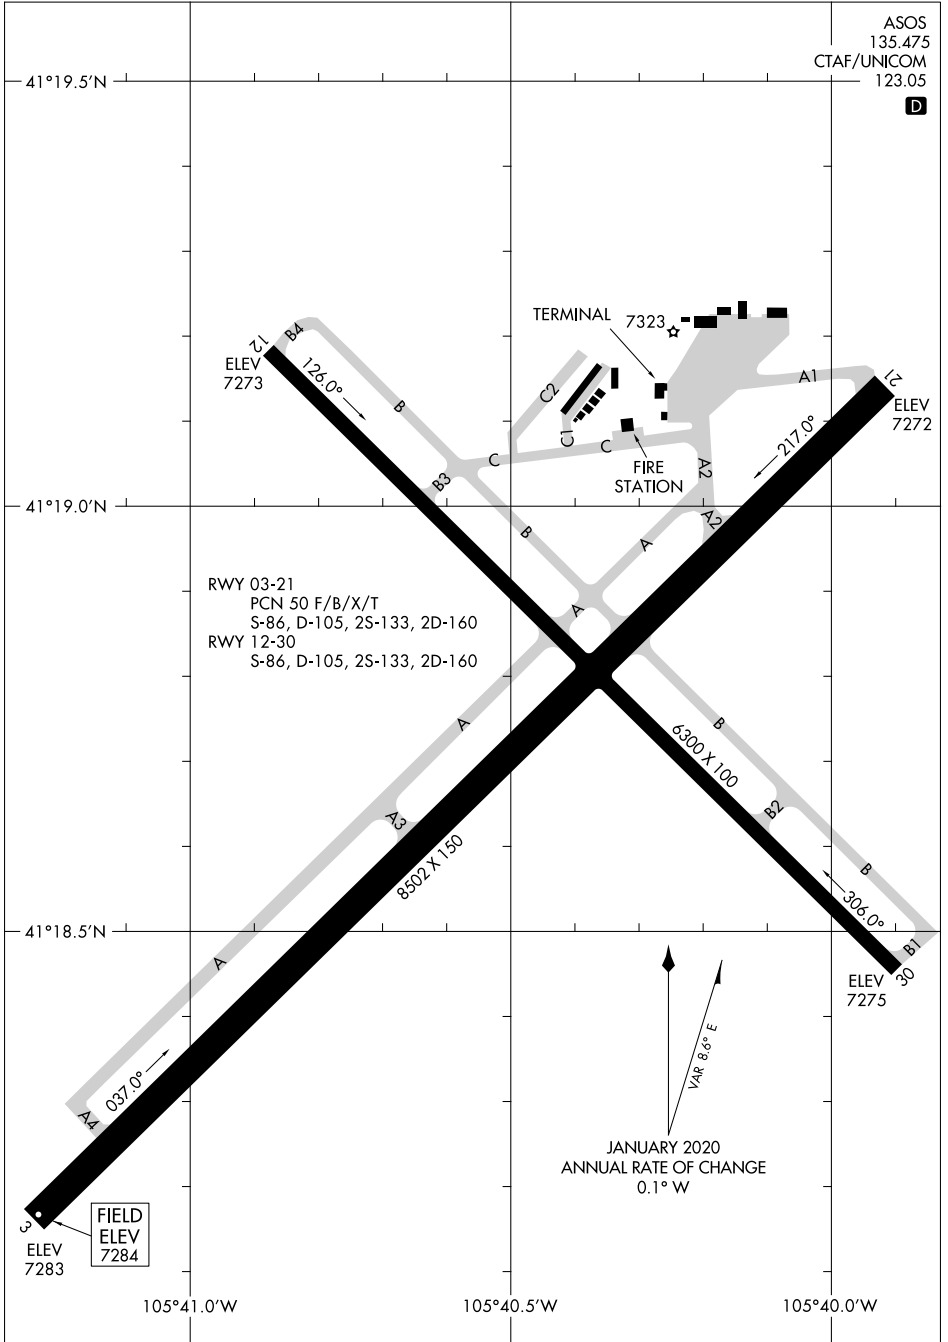

22363

AIRPORT DIAGRAM

AL-225 (FAA)

LARAMIE RGNL (LAR)
LARAMIE, WYOMING

ASOS
135.475
CTAF/UNICOM
123.05

NW-1, 26 JAN 2023 to 23 FEB 2023

NW-1, 26 JAN 2023 to 23 FEB 2023

AIRPORT DIAGRAM

22363

LARAMIE, WYOMING
LARAMIE RGNL (LAR)