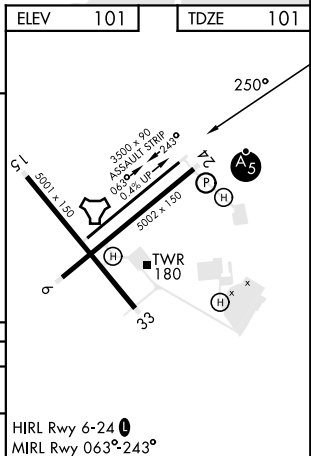

TACAN RWY 24

LAKEHURST MAXFIELD FLD,

(JOINT BASE MC GUIRE DIX LAKEHURST) (KNEL)

TACAN NEL Chan 55	APCH CRS 250°	Rwy Idg TDZE Arpt Elev 5002 101 101
-----------------------------	-------------------------	---

AL-223 [USN]

MISSED APPROACH: Climb to 700, then climbing left turn to 2000 to intercept NEL TACAN R-070 and hold.

<p>▼ * When ALS inop increase CAT AB vis to 1 mile, CAT CD vis to 1½ miles.</p>		<p>ATIS ★ 276.525</p>	<p>MC GUIRE APP CON 126.475 363.8</p>	<p>TOWER ★ 127.775 360.2</p>	<p>GND CON 118.375 307.375</p>
---	--	----------------------------------	--	---	---

NE-2, 03 OCT 2024 to 31 OCT 2024

NE-2, 03 OCT 2024 to 31 OCT 2024

EMERG SAFE ALT 100 NM 4100

700	2000	SIMDE NEL 6.3		
TACAN	TOYUB 1.0	MEDPFE 3.7	SIMDE 6.3	11.3
0.5		2.7 NM		2.6 NM
CATEGORY	A	B	C	D
S-24*	540-½	439 (500-½)	540-¾	439 (500-¾)
CIRCLING	660-1 559 (600-1)	720-1 619 (700-1)	720-1¾ 619 (700-1¾)	720-2 619 (700-2)

TACAN RWY 24

HIRL Rwy 6-24
MRL Rwy 063°-243°