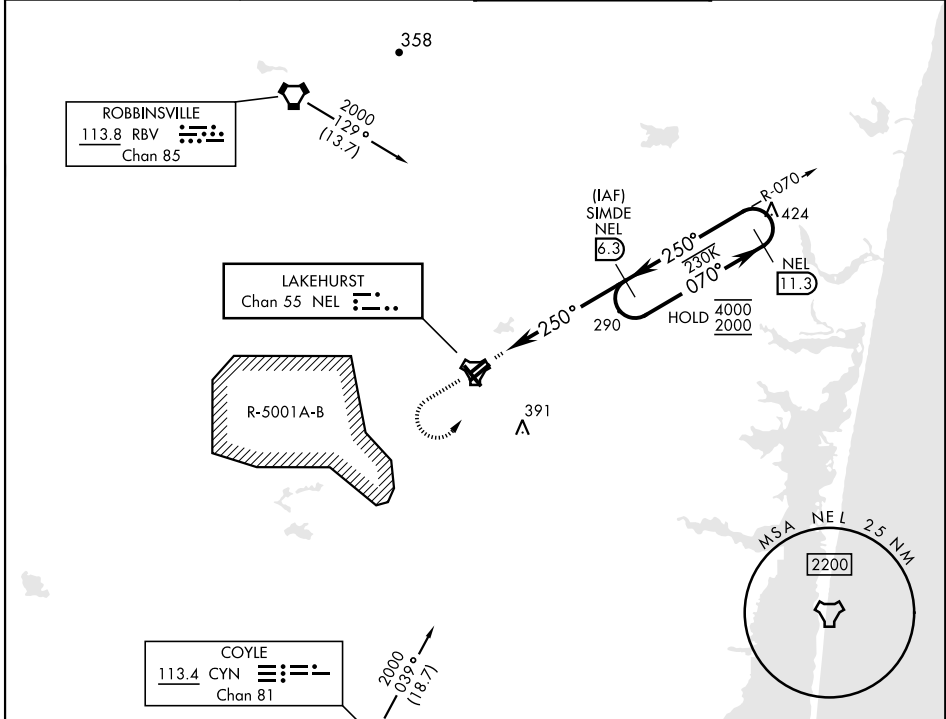

TACAN RWY 24

LAKEHURST MAXFIELD FLD,

(JOINT BASE MC GUIRE DIX LAKEHURST) (KNEL)

TACAN NEL Chan 55	APCH CRS 250°	Rwy Idg TDZE Arpt Elev 5002 101 101
-----------------------------	-------------------------	---

AL-223 [USN]

MISSED APPROACH: Climb to 700, then climbing left turn to 2000 to intercept NEL TACAN R-070 and hold.

<p>▼ * When ALS inop increase CAT AB vis to 1 mile, CAT CD vis to 1½ miles.</p>		<p>ATIS ★ 276.525</p>	<p>MC GUIRE APP CON 126.475 363.8</p>	<p>TOWER ★ 127.775 360.2</p>	<p>GND CON 118.375 307.375</p>
---	--	----------------------------------	--	---	---

NE-2, 03 OCT 2024 to 31 OCT 2024

NE-2, 03 OCT 2024 to 31 OCT 2024

EMERG SAFE ALT 100 NM 4100

700	2000	SIMDE NEL 6.3		
TACAN	TOYUB 1.0	MEDPFE 3.7	SIMDE 6.3	11.3
0.5		2.7 NM		2.6 NM
CATEGORY	A	B	C	D
S-24*	540-½	439 (500-½)	540-¾	439 (500-¾)
CIRCLING	660-1 559 (600-1)	720-1 619 (700-1)	720-1¾ 619 (700-1¾)	720-2 619 (700-2)

TACAN RWY 24

HIRL Rwy 6-24
MRL Rwy 063°-243°