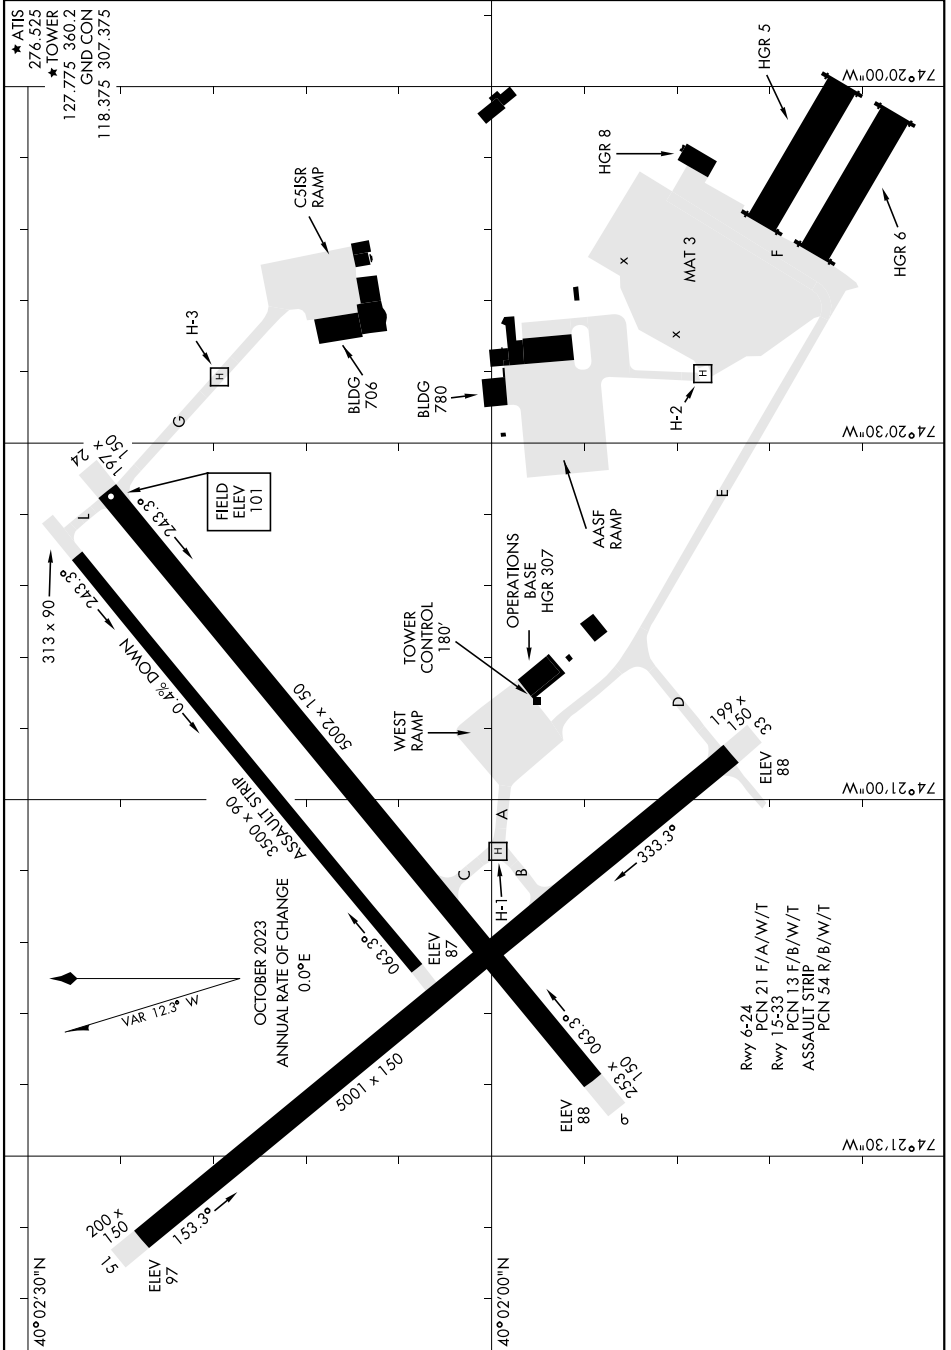

AIRPORT DIAGRAM

LAKEHURST MAXFIELD FLD, (JOINT BASE MC GUIRE DIX LAKEHURST) (KNEL)

[USN]

LAKEHURST, NEW JERSEY

NE-2, 31 OCT 2024 to 28 NOV 2024

NE-2, 31 OCT 2024 to 28 NOV 2024

AIRPORT DIAGRAM

LAKEHURST MAXFIELD FLD, (JOINT BASE MC GUIRE DIX LAKEHURST) (KNEL)

LAKEHURST, NEW JERSEY