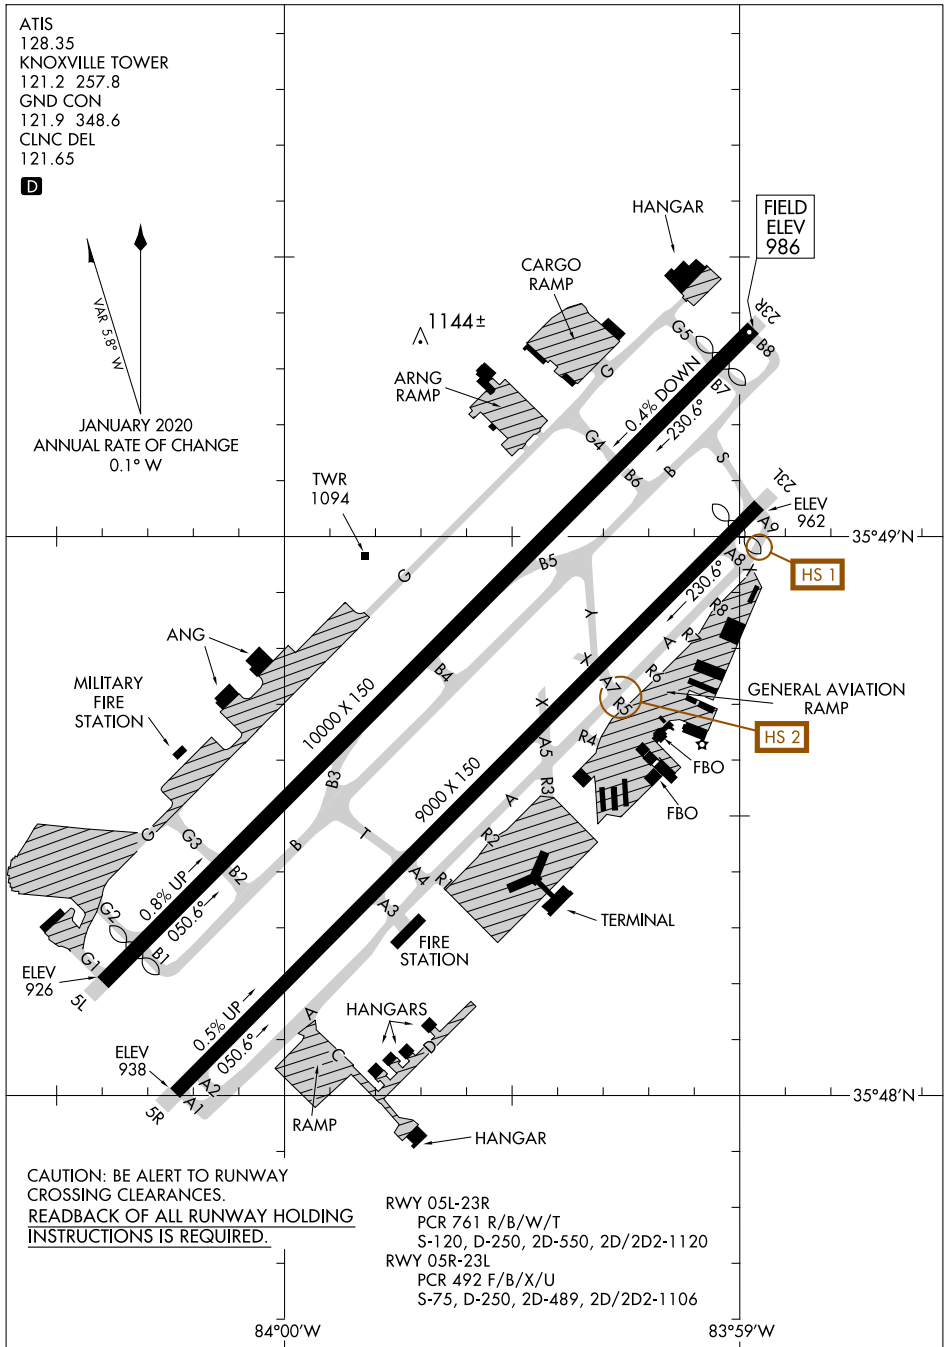

AIRPORT DIAGRAM

AL-218 (FAA)

MC GHEE TYSON (TYS)
KNOXVILLE, TENNESSEE

SE-1, 05 SEP 2024 to 03 OCT 2024

SE-1, 05 SEP 2024 to 03 OCT 2024

AIRPORT DIAGRAM

KNOXVILLE, TENNESSEE
MC GHEE TYSON (TYS)