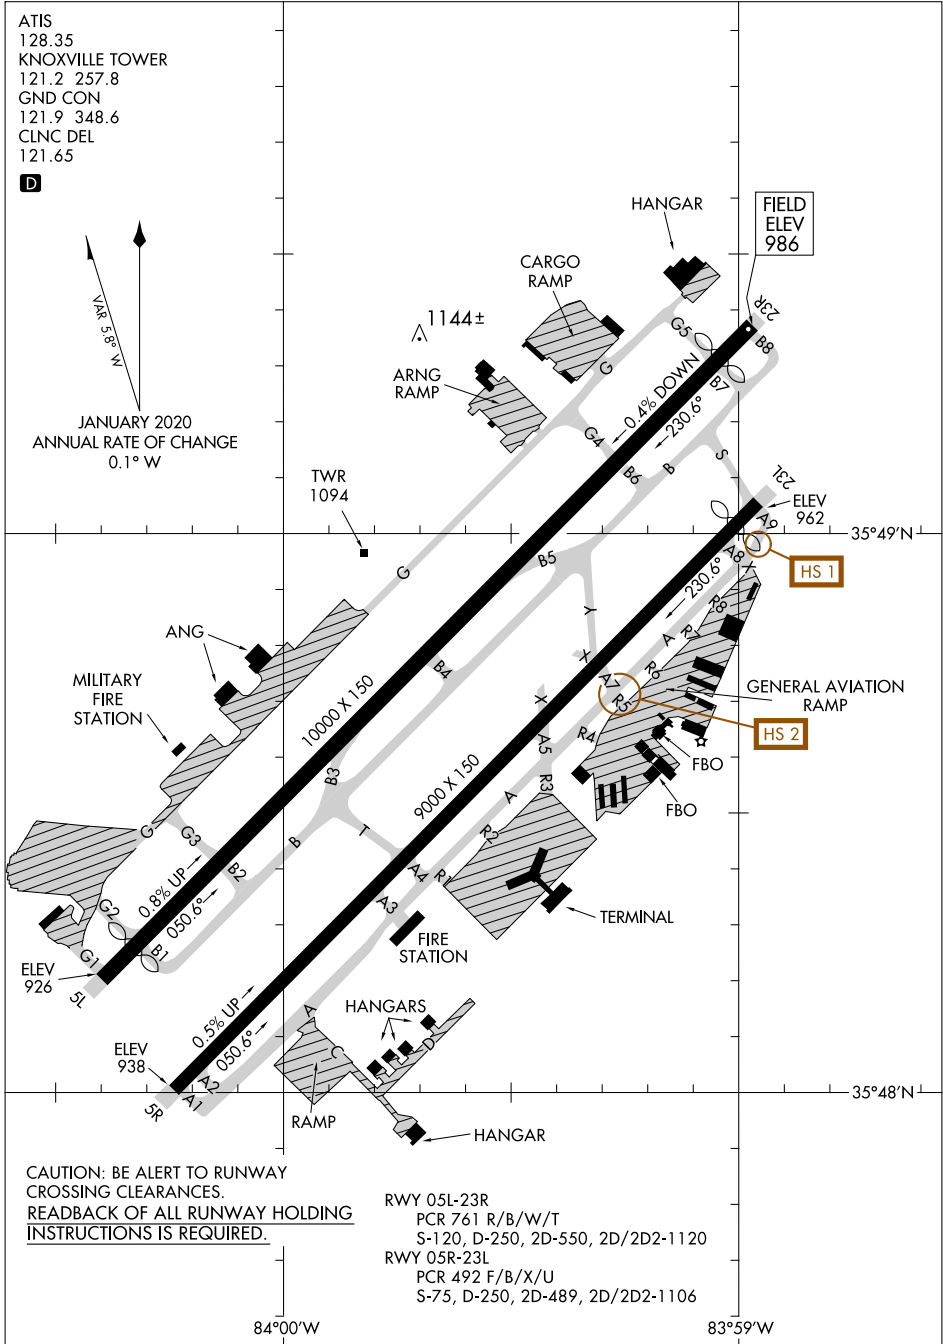

24249

AIRPORT DIAGRAM

AL-218 (FAA)

MC GHEE TYSON (TYS)
KNOXVILLE, TENNESSEE

ATIS
128.35
KNOXVILLE TOWER
121.2 257.8
GND CON
121.9 348.6
CLNC DEL
121.65

D

JANUARY 2020
ANNUAL RATE OF CHANGE
0.1° W

CAUTION: BE ALERT TO RUNWAY
CROSSING CLEARANCES.
REARBACK OF ALL RUNWAY HOLDING
INSTRUCTIONS IS REQUIRED.

RWY 05L-23R
PCR 761 R/B/W/T
S-120, D-250, 2D-550, 2D/2D2-1120
RWY 05R-23L
PCR 492 F/B/X/U
S-75, D-250, 2D-489, 2D/2D2-1106

SE-1, 31 OCT 2024 to 28 NOV 2024

SE-1, 31 OCT 2024 to 28 NOV 2024

AIRPORT DIAGRAM