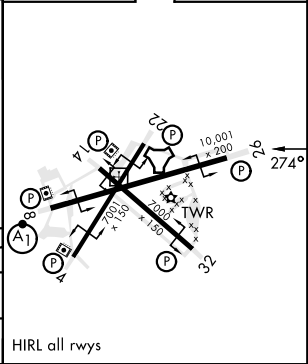

TACAN RWY 26

TACAN	NQX	APCH CRS	Rwy Idg	10,001
Chan	78	274°	TDZE	6
			Arpt Elev	6

AL-214 [USN]

KEY WEST NAS (BOCA CHICA FLD) (KNQX)

MISSED APPROACH: Climbing left turn to 1600 to intercept NQX R-094 to CANIN (NQX R-094/6 DME) and hold.

ATIS ★	NAVY KEY WEST APP CON	NAVY KEY WEST TOWER ★	GND CON	CLNC DEL	ASR/PAR
307.025	124.025 313.7	118.575 340.25	121.7 336.45	121.2 357.4	

EMEG SAFE ALT 100 NM 15,000

ELEV	6	TDZE	6
------	---	------	---

CATEGORY	A	B	C	D
S-26	460-1	454 (500-1)	460-1 3/8	454 (500-1 3/8)
CIRCLING	460-1 454 (500-1)	500-1 494 (500-1)	500-1 1/2 494 (500-1 1/2)	560-2 554 (600-2)

TACAN RWY 26

SE-3, 31 OCT 2024 to 28 NOV 2024

SE-3, 31 OCT 2024 to 28 NOV 2024