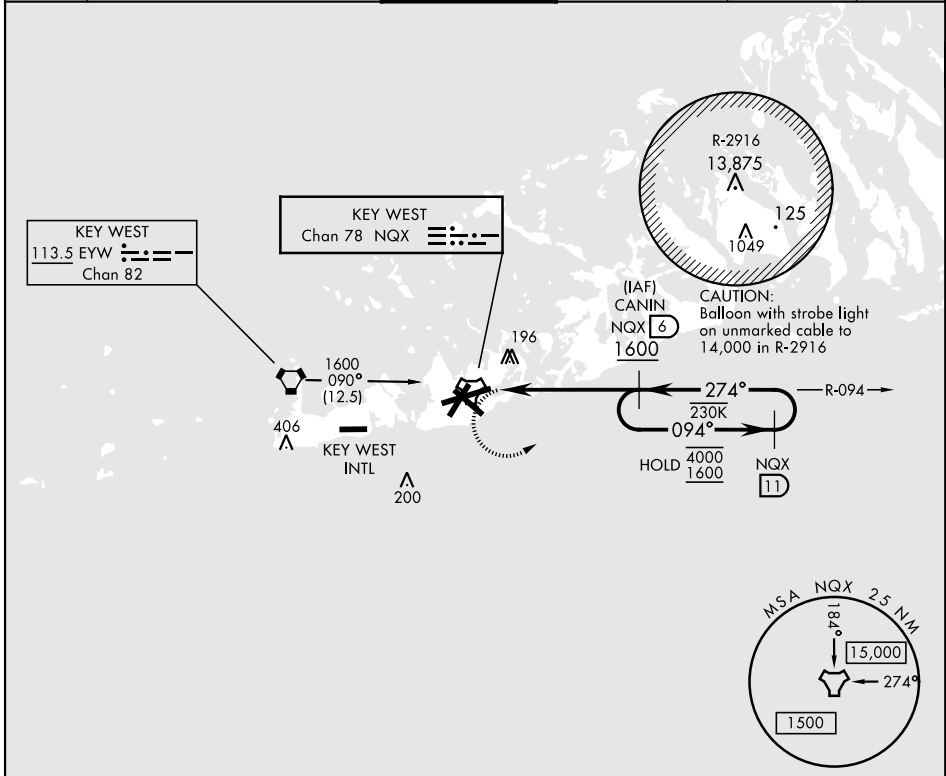

TACAN RWY 26

TACAN	NQX	APCH CRS	Rwy Idg	10,001
Chan	78	274°	TDZE	6
			Arpt Elev	6

AL-214 [USN]

KEY WEST NAS (BOCA CHICA FLD) (KNQX)

MISSED APPROACH: Climbing left turn to 1600 to intercept NQX R-094 to CANIN (NQX R-094/6 DME) and hold.

ATIS ★	NAVY KEY WEST APP CON	NAVY KEY WEST TOWER ★	GND CON	CLNC DEL	ASR/PAR
307.025	124.025 313.7	118.575 340.25	121.7 336.45	121.2 357.4	

EMEG SAFE ALT 100 NM 15,000

ELEV	6	TDZE	6
------	---	------	---

CATEGORY	A	B	C	D
S-26	460-1	454 (500-1)	460-1 3/8	454 (500-1 3/8)
CIRCLING	460-1 454 (500-1)	500-1 494 (500-1)	500-1 1/2 494 (500-1 1/2)	560-2 554 (600-2)

TACAN RWY 26

SE-3, 31 OCT 2024 to 28 NOV 2024

SE-3, 31 OCT 2024 to 28 NOV 2024