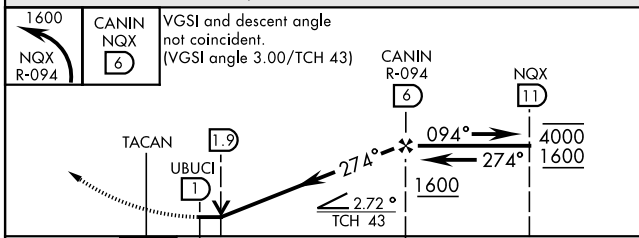

TACAN RWY 26

TACAN	NQX	APCH CRS	Rwy Idg	10,001
Chan	78	274°	TDZE	6
			Arpt Elev	6

AL-214 [USN]

KEY WEST NAS (BOCA CHICA FLD) (KNQX)

MISSED APPROACH: Climbing left turn to 1600 to intercept NQX R-094 to CANIN (NQX R-094/6 DME) and hold.

ATIS ★	NAVY KEY WEST APP CON	NAVY KEY WEST TOWER ★	GND CON	CLNC DEL	ASR/PAR
307.025	124.025 313.7	118.575 340.25	121.7 336.45	121.2 357.4	

EMEG SAFE ALT 100 NM 15,000

ELEV	6	TDZE	6
------	---	------	---

CATEGORY	A	B	C	D
S-26	460-1	454 (500-1)	460-1 3/8	454 (500-1 3/8)
CIRCLING	460-1 454 (500-1)	500-1 494 (500-1)	500-1 1/2 494 (500-1 1/2)	560-2 554 (600-2)

TACAN RWY 26

SE-3, 31 OCT 2024 to 28 NOV 2024

SE-3, 31 OCT 2024 to 28 NOV 2024