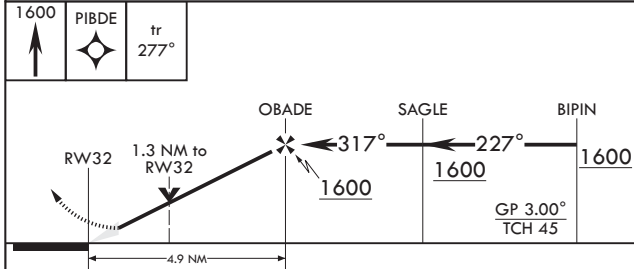

KEY WEST, FLORIDA

RNAV (GPS) RWY 32

APCH CRS	Rwy Idg	7000
317°	TDZE	4
	Arprt Elev	6

AL-214 (USN) KEY WEST NAS (BOCA CHICA FLD) (KNQX)

RNP APCH MISSED APPROACH: (Do not exceed 230 KIAS until PIBDE.) Climb to 1600 direct PIBDE, track 277° to SKIPP and hold, continue climb-in-hold to 1600.

ATIS*	APP CON	NAVY KEY WEST TOWER*	GND CON	CLNC DEL	ASR/PAR
307.025	124.025 313.7	118.575 340.25	121.7 336.45	121.2 357.4	

CATEGORY	A	B	C	D
LNAV/VNAV DA	254-¾		250	(300-¾)
LNAV MDA	460-1	456 (500-1)	460-1½	456 (500-1½)
CIRCLING	460-1 454 (500-1)	500-1 494 (500-1)	500-1½ 494 (500-1½)	560-2 554 (600-2)