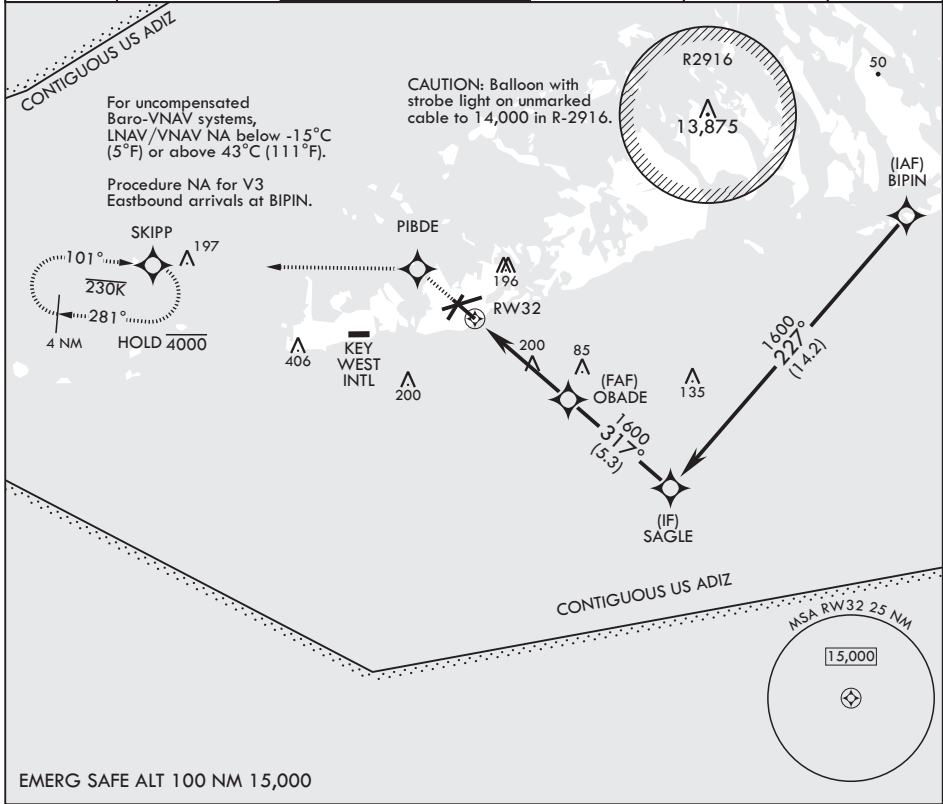

KEY WEST, FLORIDA

RNAV (GPS) RWY 32

APCH CRS	Rwy Idg	7000
317°	TDZE	4
	Arprt Elev	6

AL-214 (USN) KEY WEST NAS (BOCA CHICA FLD) (KNQX)

RNP APCH MISSED APPROACH: (Do not exceed 230 KIAS until PIBDE.) Climb to 1600 direct PIBDE, track 277° to SKIPP and hold, continue climb-in-hold to 1600.

ATIS*	APP CON	NAVY KEY WEST TOWER*	GND CON	CLNC DEL	ASR/PAR
307.025	124.025 313.7	118.575 340.25	121.7 336.45	121.2 357.4	

CATEGORY	A	B	C	D
LNAV/VNAV DA	254-¾		250	(300-¾)
LNAV MDA	460-1	456 (500-1)	460-1½	456 (500-1½)
CIRCLING	460-1 454 (500-1)	500-1 494 (500-1)	500-1½ 494 (500-1½)	560-2 554 (600-2)

HIRL all Rwys

KEY WEST, FLORIDA
Amdt 2 23FEB23

24°34'N - 81°41'W

KEY WEST NAS (BOCA CHICA FLD) (KNQX)

RNAV (GPS) RWY 32

SE-3, 31 OCT 2024 to 28 NOV 2024

SE-3, 31 OCT 2024 to 28 NOV 2024