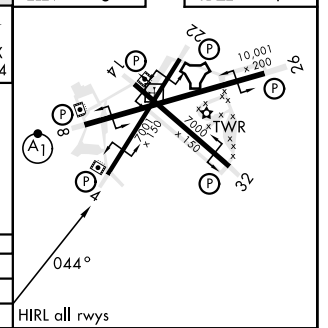

KEY WEST, FLORIDA

COPTER TACAN W RWY 4

TACAN NQX Chan 78	APCH CRS 044°	Rwy Idg TDZE 4 Arprt Elev 6	7001 4 6
----------------------	------------------	--------------------------------------	----------------

AL-214 [USN] KEY WEST NAS (BOCA CHICA FLD) (KNQX)

RADAR required

MISSED APPROACH: Climb to 1600 via NQX TACAN R-224 to NQX, then via NQX R-094 to CANIN and hold

ATIS ★ 307.025	NAVY KEY WEST APP CON 124.025 313.7	NAVY KEY WEST TOWER ★ 118.575 361.25	GND CON 121.7 336.45	CLNC DEL 121.2 357.4	ASR/PAR
-------------------	--	---	-------------------------	-------------------------	---------

EMERG SAFE ALT 100 NM 15,000

SUENG	BICKY	GONVY R-224	1600 NQX R-224	NQX	NQX R-094
1600	1600	1000	1600	2.1	1.2
044°		3.12° TCH 35	TACAN		
		2.8 NM	0.1		
CATEGORY	COPTER				
S-4	360-1	356	(400-1)		
C CIRCLING	440-1	434	(500-1)		

SE-3, 31 OCT 2024 to 28 NOV 2024

SE-3, 31 OCT 2024 to 28 NOV 2024

KEY WEST, FLORIDA
Amtd 2 23FEB23

24° 34' N - 81° 41' W

KEY WEST NAS (BOCA CHICA FLD) (KNQX)

COPTER TACAN W RWY 4