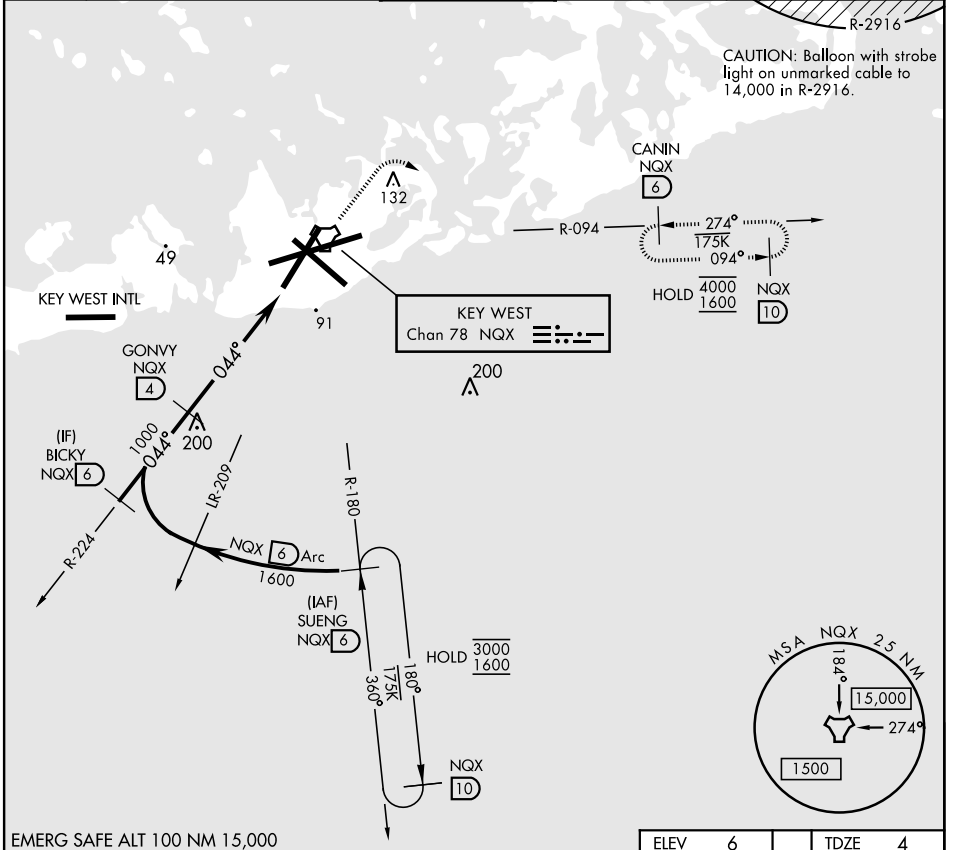

KEY WEST, FLORIDA

COPTER TACAN W RWY 4

TACAN NQX Chan 78	APCH CRS 044°	Rwy Idg TDZE 4 Arprt Elev 6	7001 4 6
----------------------	------------------	--------------------------------------	----------------

AL-214 [USN] KEY WEST NAS (BOCA CHICA FLD) (KNQX)

RADAR required

MISSED APPROACH: Climb to 1600 via NQX TACAN R-224 to NQX, then via NQX R-094 to CANIN and hold

ATIS ★ 307.025	NAVY KEY WEST APP CON 124.025 313.7	NAVY KEY WEST TOWER ★ 118.575 361.25	GND CON 121.7 336.45	CLNC DEL 121.2 357.4	ASR/PAR
-------------------	--	---	-------------------------	-------------------------	---------

EMERG SAFE ALT 100 NM 15,000

SUENG	BICKY	GONVY R-224	1600 NQX R-224	NQX	NQX R-094
1600	1600	1000	1600	2.1	1.2
044°		3.12° TCH 35	TACAN		
		2.8 NM	0.1		
CATEGORY	COPTER				
S-4	360-1	356	(400-1)		
C CIRCLING	440-1	434	(500-1)		

SE-3, 31 OCT 2024 to 28 NOV 2024

SE-3, 31 OCT 2024 to 28 NOV 2024

KEY WEST, FLORIDA
Amtd 2 23FEB23

24° 34' N - 81° 41' W

KEY WEST NAS (BOCA CHICA FLD) (KNQX)

COPTER TACAN W RWY 4