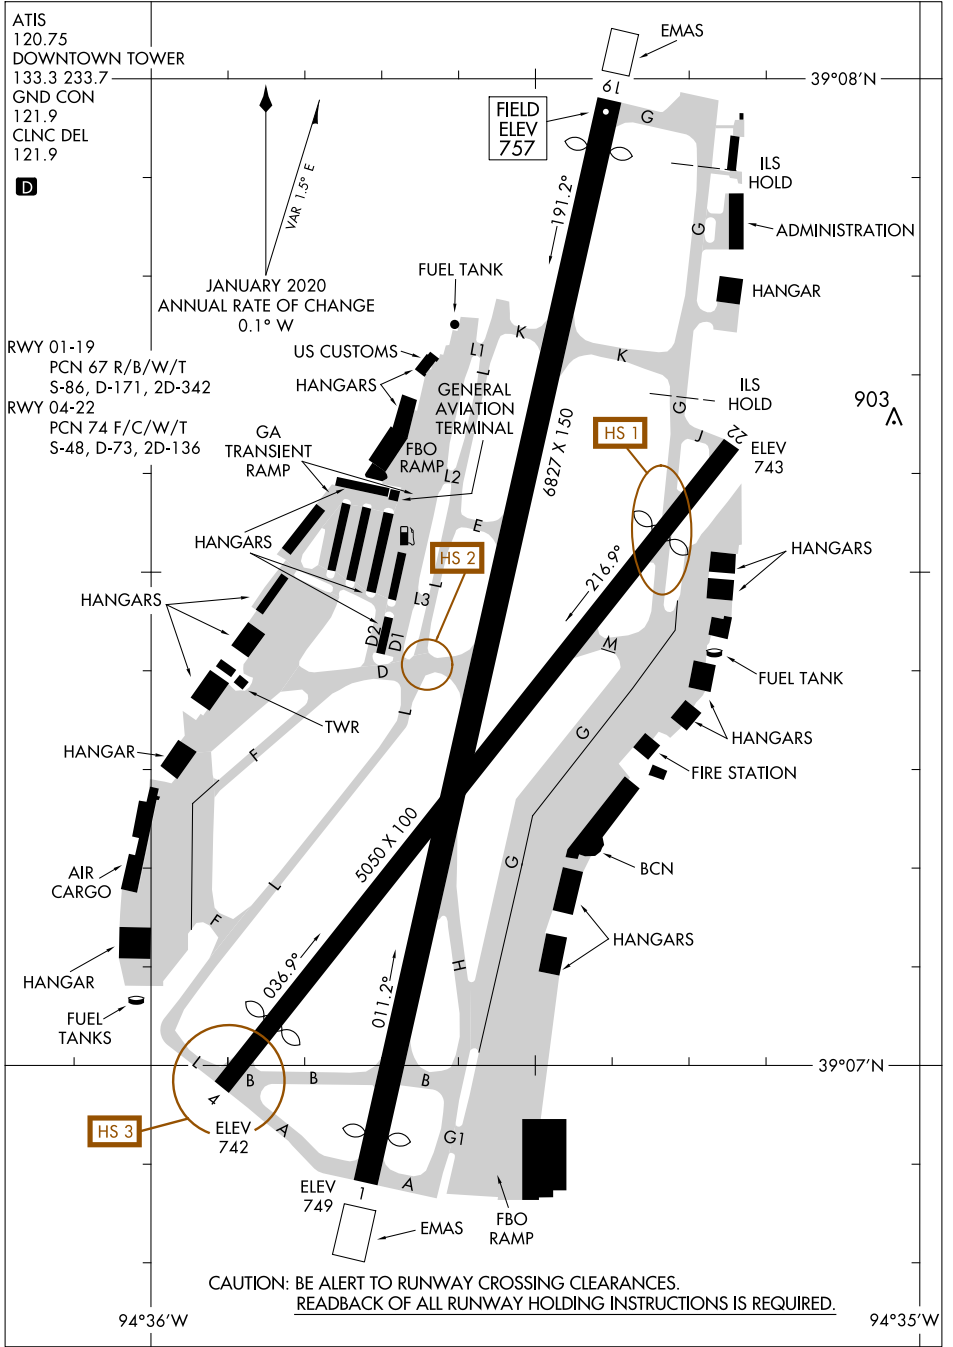

24081

# AIRPORT DIAGRAM

CHARLES B WHEELER DOWNTOWN (MCK)  
AL-213 (FAA)  
KANSAS CITY, MISSOURI

NC-3, 31 OCT 2024 to 28 NOV 2024

NC-3, 31 OCT 2024 to 28 NOV 2024

# AIRPORT DIAGRAM

24081

KANSAS CITY, MISSOURI  
CHARLES B WHEELER DOWNTOWN (MCK)