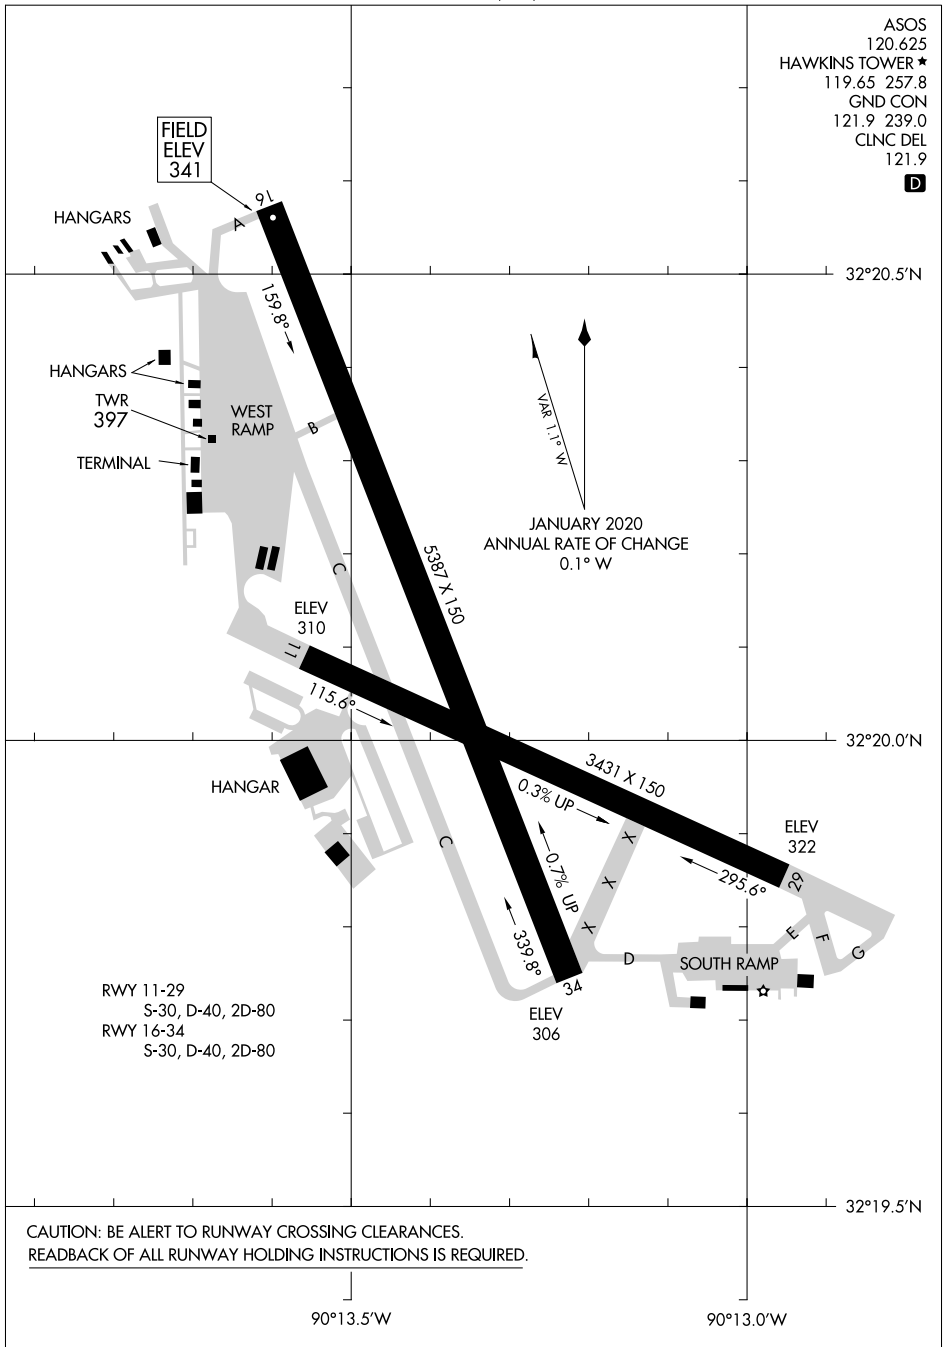

AIRPORT DIAGRAM

AL-206 (FAA)

HAWKINS FLD (HKS)
JACKSON, MISSISSIPPI

ASOS 120.625
 HAWKINS TOWER ★ 119.65 257.8
 GND CON 121.9 239.0
 CLNC DEL 121.9

D

SC-4, 02 DEC 2021 to 30 DEC 2021

SC-4, 02 DEC 2021 to 30 DEC 2021

CAUTION: BE ALERT TO RUNWAY CROSSING CLEARANCES.
 READBACK OF ALL RUNWAY HOLDING INSTRUCTIONS IS REQUIRED.

AIRPORT DIAGRAM

JACKSON, MISSISSIPPI
HAWKINS FLD (HKS)