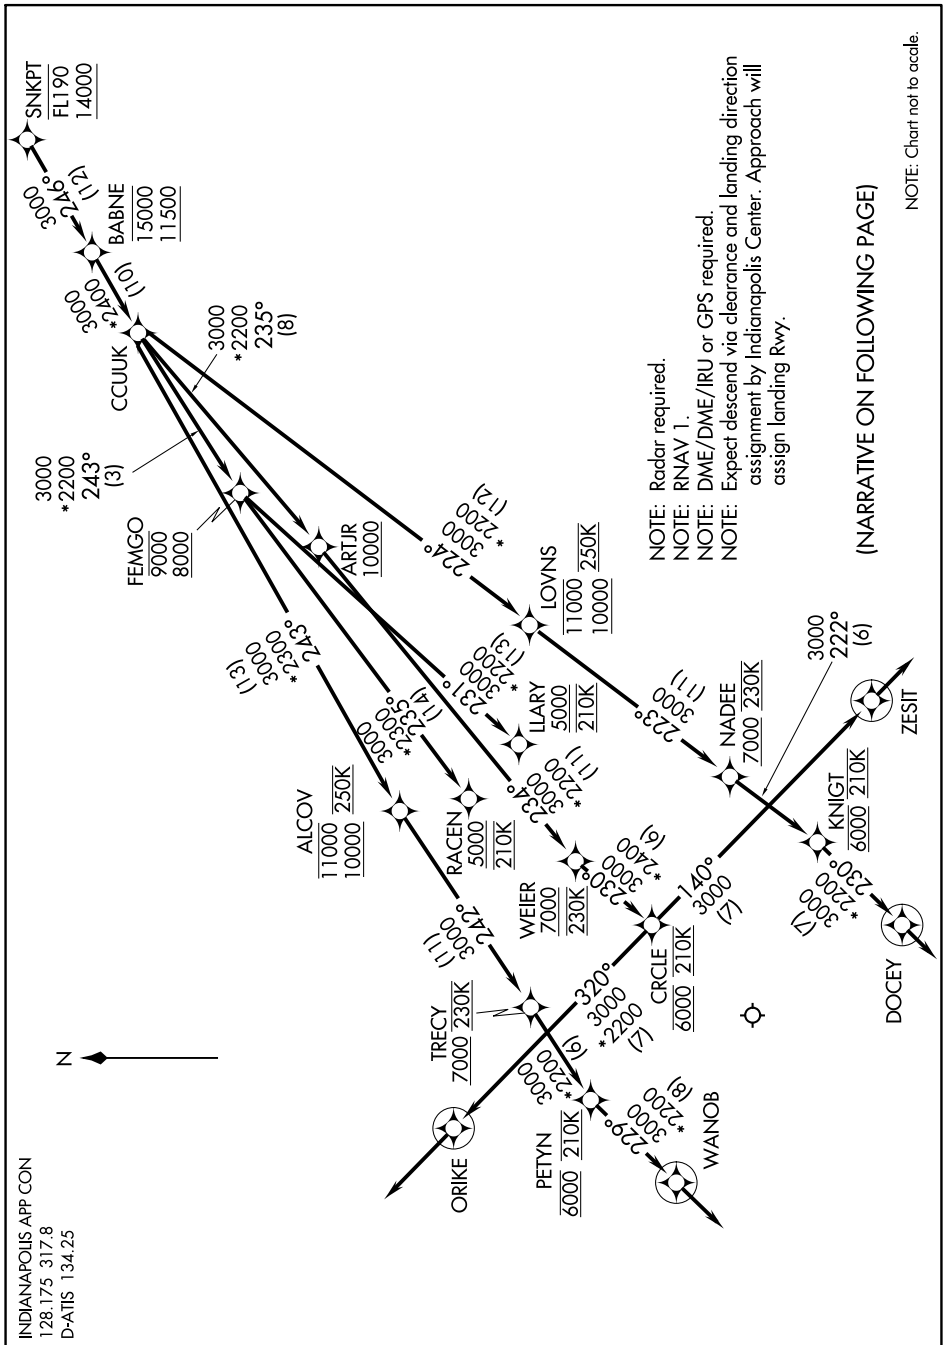

EC-2, 08 AUG 2024 to 05 SEP 2024

INDIANAPOLIS APP CON
128.175 317.8
D-ATIS 134.25

(NARRATIVE ON FOLLOWING PAGE)

NOTE: Chart not to scale.

EC-2, 08 AUG 2024 to 05 SEP 2024