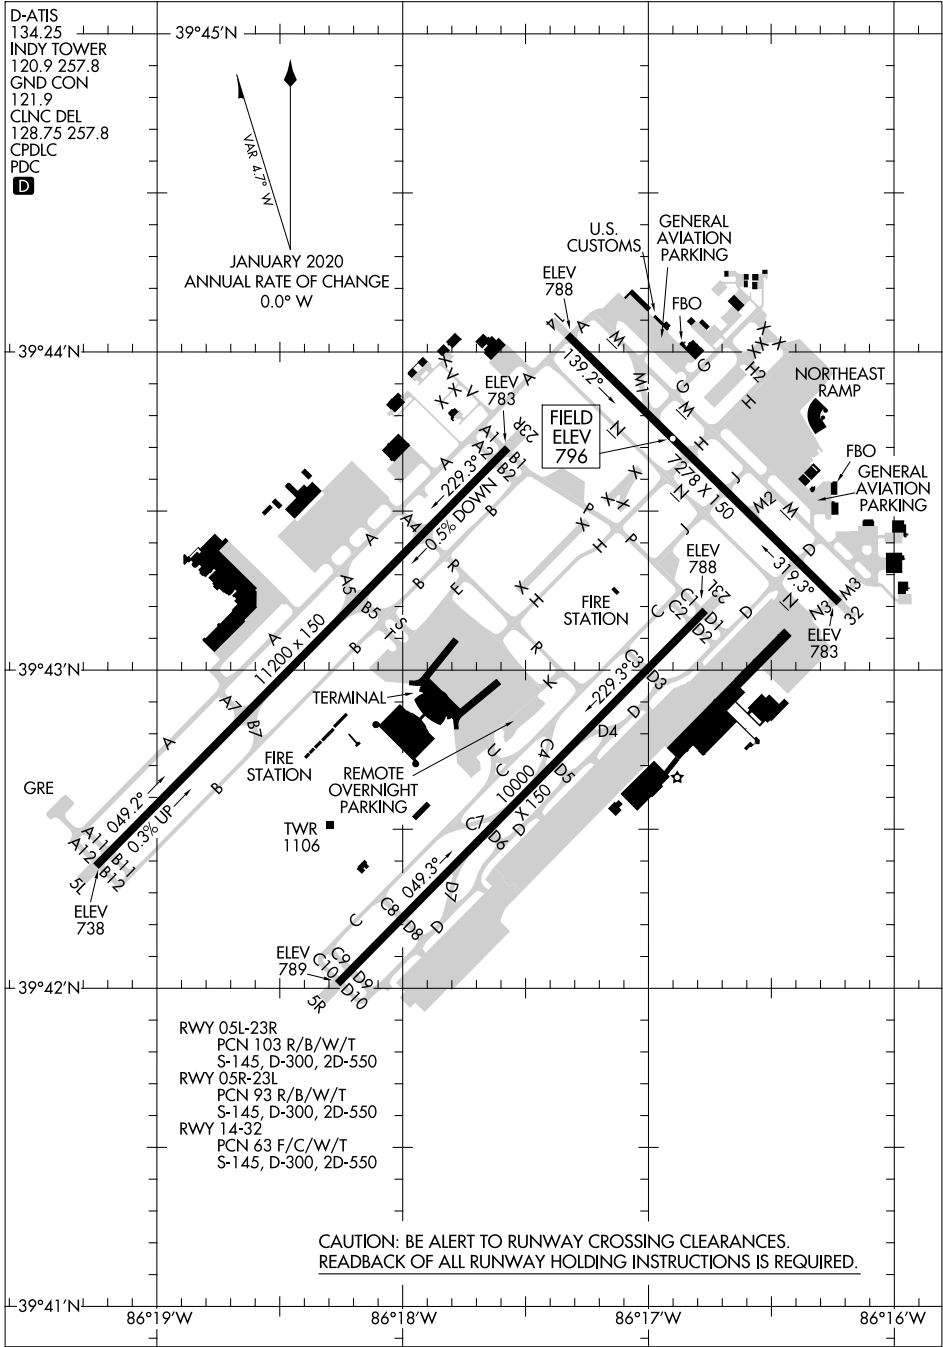

# AIRPORT DIAGRAM

AL-203 (FAA)

INDIANAPOLIS INTL (IND)  
INDIANAPOLIS, INDIANA

EC-2, 03 OCT 2024 to 31 OCT 2024

EC-2, 03 OCT 2024 to 31 OCT 2024