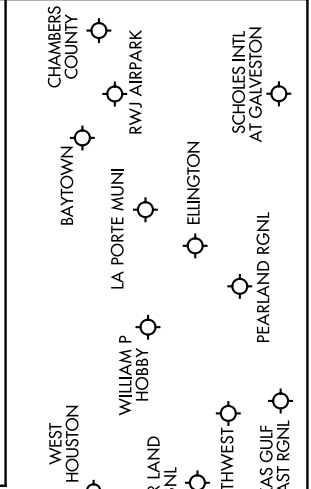

BLUBELL FOUR ARRIVAL

HOUSTON, TEXAS

SC-5, 21 MAR 2024 to 18 APR 2024

ARRIVAL ROUTE DESCRIPTION

COLLEGE STATION TRANSITION (CLL.BLUBL4):
From over CLL VORTAC on CLL R-153 to BLUBL. Thence
ELIVR TRANSITION (ELIVR.BLUBL4): From over ELIVR on CLL R-334 to CLL VORTAC, then on CLL R-153 to BLUBL. Thence
JAYJO TRANSITION (JAYJO.BLUBL4): From over JAYJO on TNV R-266 to BLUBL. Thence
LEONA TRANSITION (LOA.BLUBL4): From over LOA VORTAC on LOA R-209 and CLL R-029 to CLL VORTAC, then on CLL R-153 to BLUBL. Thence
ILANO TRANSITION (ILO.BLUBL4): From over ILO VORTAC on ILO R-087 and CLL R-268 to CLL VORTAC, then on CLL R-153 to BLUBL. Thence
. From over BLUBL on CLL R-153 to cross **SNDAY** at 9000, from **SNDAY** fly heading 153°. Expect vectors to final approach course at or prior to **SNDAY**.

NOTE: RADAR required
NOTE: JAYJO TRANSITION for Austin Terminal Area Departures only.

NOTE: Chart not to scale.

BLUBELL FOUR ARRIVAL

HOUSTON, TEXAS

SC-5, 21 MAR 2024 to 18 APR 2024