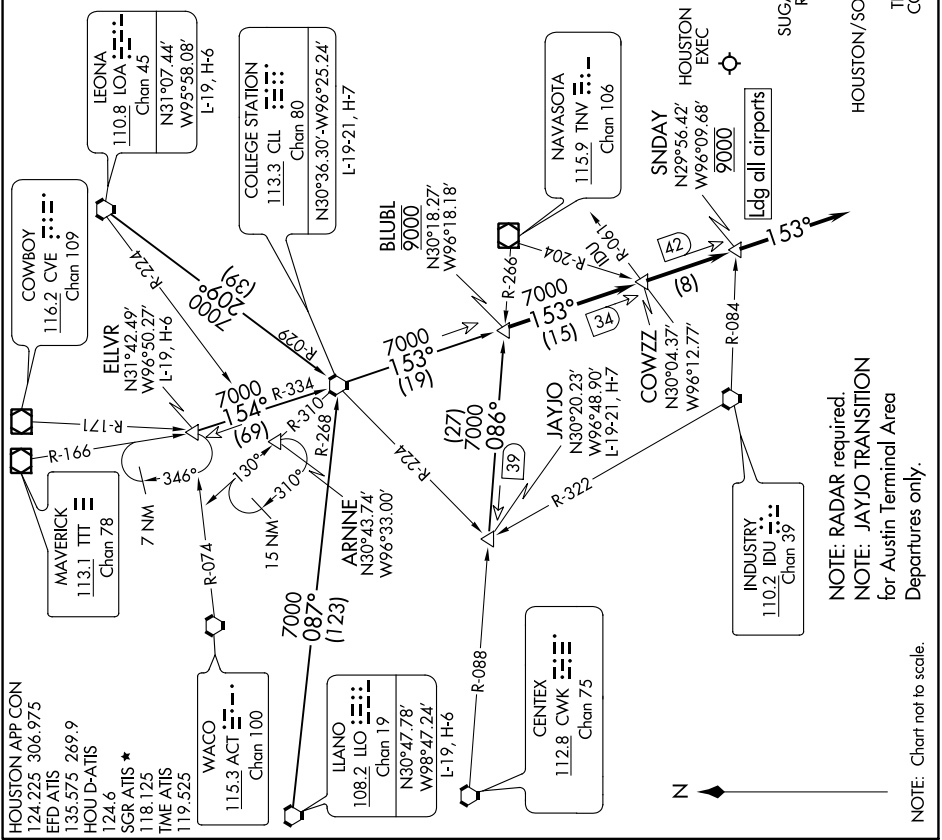

BLUBELL FOUR ARRIVAL

HOUSTON, TEXAS

SC-5, 21 MAR 2024 to 18 APR 2024

ARRIVAL ROUTE DESCRIPTION

COLLEGE STATION TRANSITION (CLL.BLUBL4):
From over CLL VORTAC on CLL R-153 to BLUBL. Thence
ELIVR TRANSITION (ELIVR.BLUBL4): From over ELIVR on CLL R-334 to CLL VORTAC, then on CLL R-153 to BLUBL. Thence
JAYJO TRANSITION (JAYJO.BLUBL4): From over JAYJO on TNV R-266 to BLUBL. Thence
LEONA TRANSITION (LOA.BLUBL4): From over LOA VORTAC on LOA R-209 and CLL R-029 to CLL VORTAC, then on CLL R-153 to BLUBL. Thence
ILANO TRANSITION (ILO.BLUBL4): From over ILO VORTAC on ILO R-087 and CLL R-268 to CLL VORTAC, then on CLL R-153 to BLUBL. Thence
. From over BLUBL on CLL R-153 to cross **SNDAY** at 9000, from **SNDAY** fly heading 153°. Expect vectors to final approach course at or prior to **SNDAY**.

NOTE: RADAR required
NOTE: JAYJO TRANSITION for Austin Terminal Area Departures only.

NOTE: Chart not to scale.

BLUBELL FOUR ARRIVAL

HOUSTON, TEXAS

SC-5, 21 MAR 2024 to 18 APR 2024