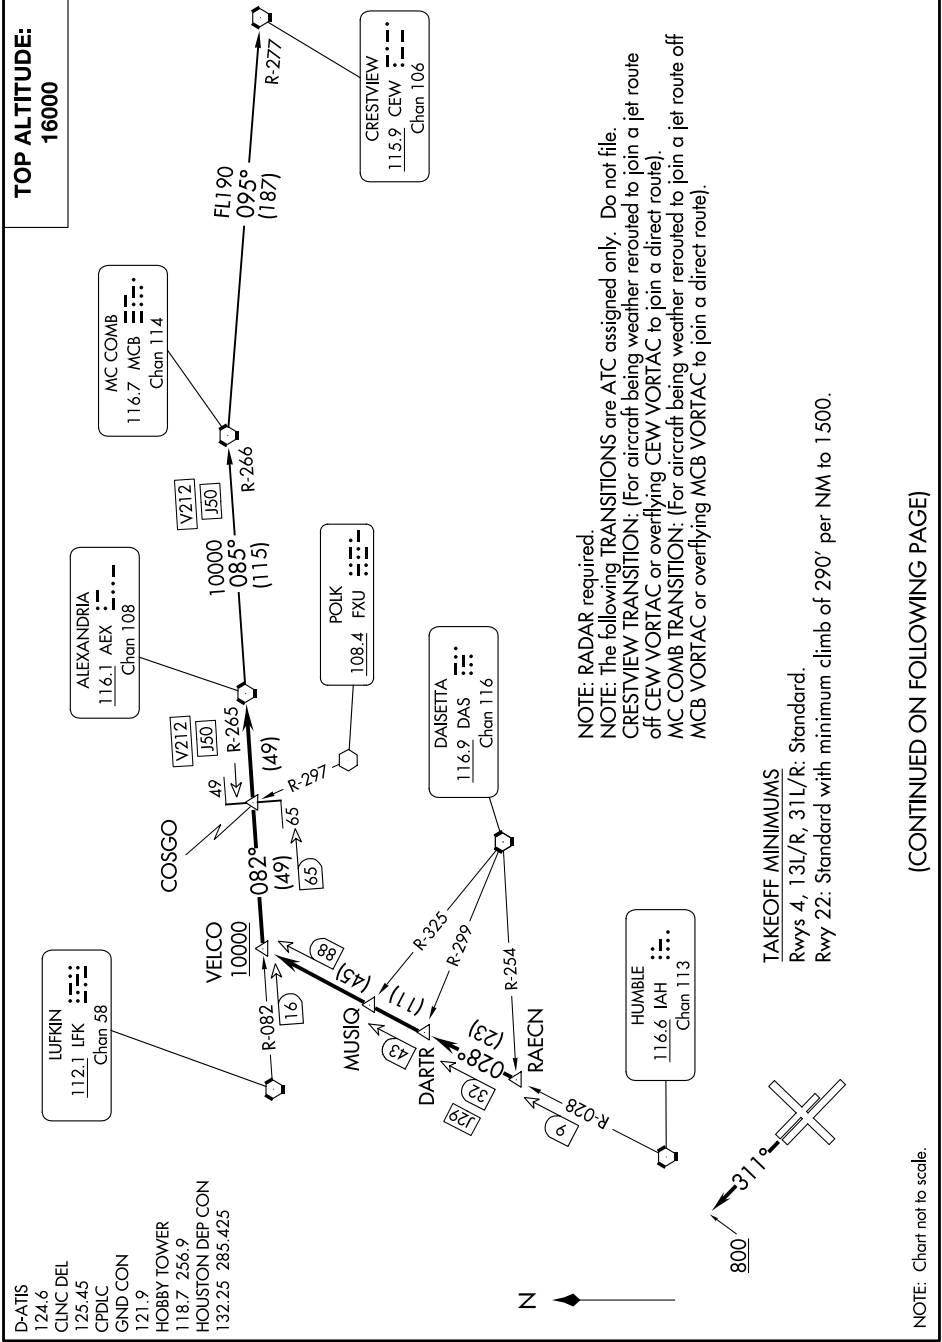

ALEXANDRIA THREE DEPARTURE

SC-5, 05 SEP 2024 to 03 OCT 2024

TAKEOFF MINIMUMS
Rwys 4, 13L/R, 31L/R: Standard.
Rwy 22: Standard with minimum climb of 290' per NM to 1500.

NOTE: RADAR required.
NOTE: The following TRANSITIONS are ATC assigned only. Do not file.
CRESTVIEW TRANSITION: (For aircraft being weather rerouted to join a jet route of CEW VORTAC or overflying CEW VORTAC to join a direct route).
MC COMB TRANSITION: (For aircraft being weather rerouted to join a jet route off MCB VORTAC or overflying MCB VORTAC to join a direct route).

ALEXANDRIA THREE DEPARTURE

(CONTINUED ON FOLLOWING PAGE)

NOTE: Chart not to scale.

SC-5, 05 SEP 2024 to 03 OCT 2024