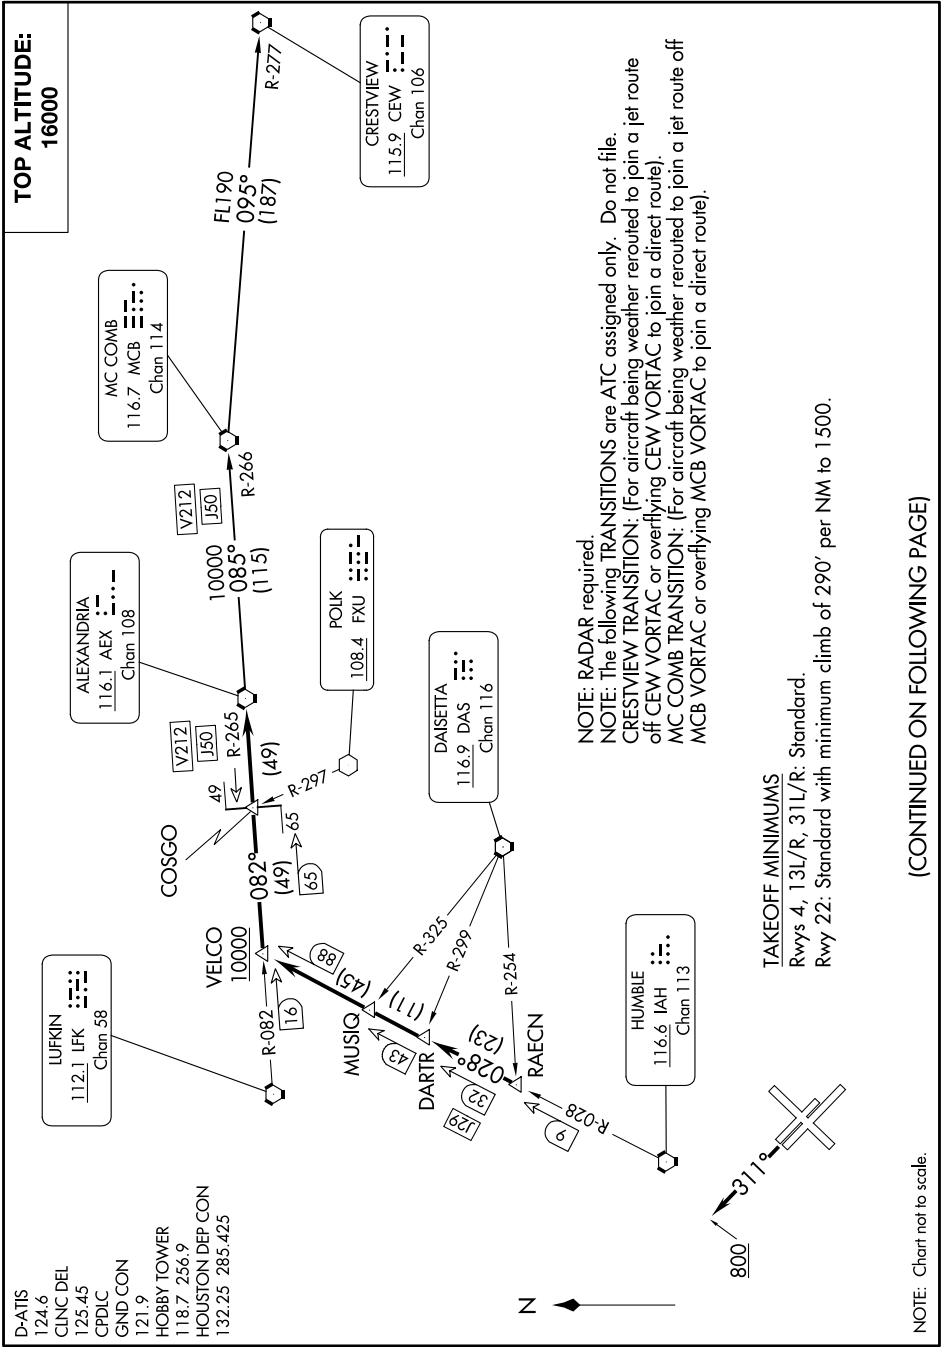

ALEXANDRIA THREE DEPARTURE

SC-5, 31 OCT 2024 to 28 NOV 2024

NOTE: RADAR required.
NOTE: The following TRANSITIONS are ATC assigned only. Do not file.
CRESTVIEW TRANSITION: (For aircraft being weather rerouted to join a jet route of CEW VORTAC or overflying CEW VORTAC to join a direct route).
MC COMB TRANSITION: (For aircraft being weather rerouted to join a jet route off MCB VORTAC or overflying MCB VORTAC to join a direct route).

TAKEOFF MINIMUMS
Rwys 4, 13L/R, 31L/R: Standard.
Rwy 22: Standard with minimum climb of 290' per NM to 1500.

NOTE: Chart not to scale.

(CONTINUED ON FOLLOWING PAGE)

SC-5, 31 OCT 2024 to 28 NOV 2024

ALEXANDRIA THREE DEPARTURE