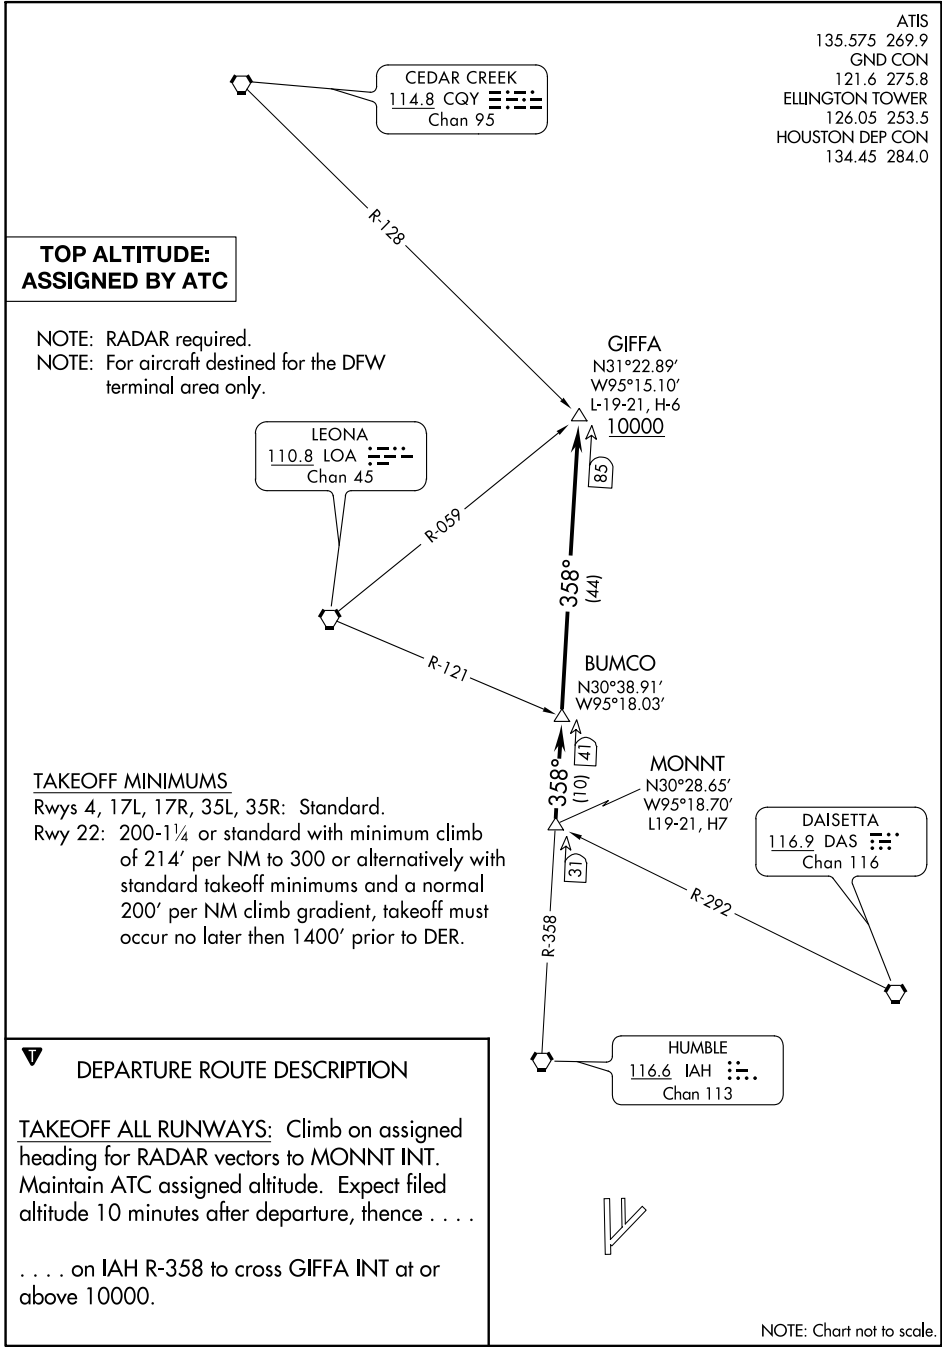

GIFFA ONE DEPARTURE

AL-197 (FAA)

ELLINGTON (EFD)
HOUSTON, TEXAS

ATIS
135.575 269.9
GND CON
121.6 275.8
ELLINGTON TOWER
126.05 253.5
HOUSTON DEP CON
134.45 284.0

SC-5, 21 MAR 2024 to 18 APR 2024

SC-5, 21 MAR 2024 to 18 APR 2024

GIFFA ONE DEPARTURE

(GIFFA1.GIFFA) 07OCT21

HOUSTON, TEXAS
ELLINGTON (EFD)