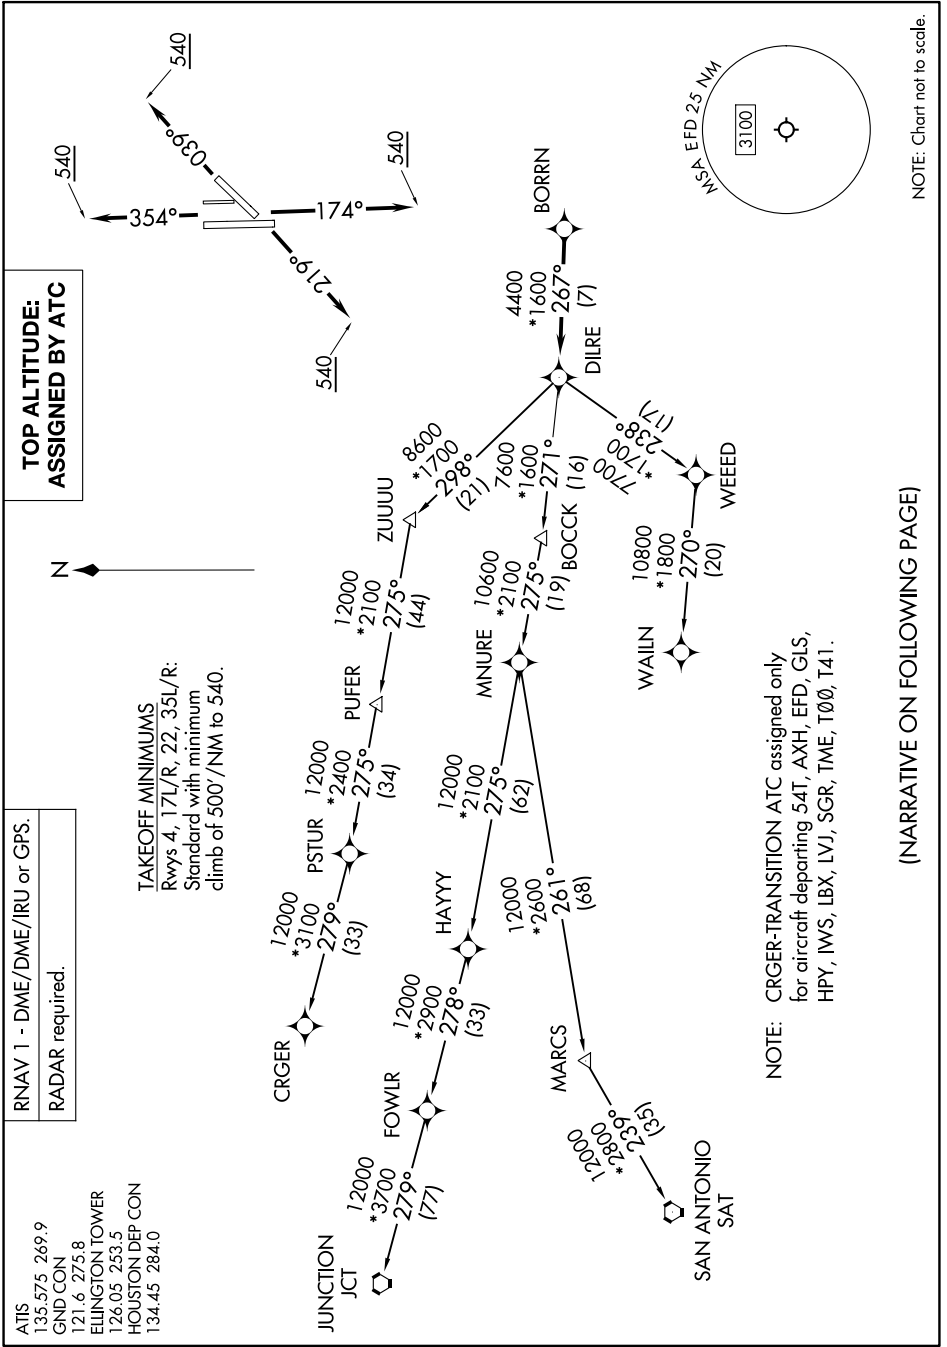

BORRN SIX DEPARTURE (RNAV)

SC-5, 21 MAR 2024 to 18 APR 2024

ATIS
135.575 269.9
GND CON
121.6 275.8
ELLINGTON TOWER
126.05 253.5
HOUSTON DEP CON
134.45 284.0

RNAV 1 - DME/DME/IRU or GPS.
RADAR required.

(NARRATIVE ON FOLLOWING PAGE)

SC-5, 21 MAR 2024 to 18 APR 2024

NOTE: Chart not to scale.