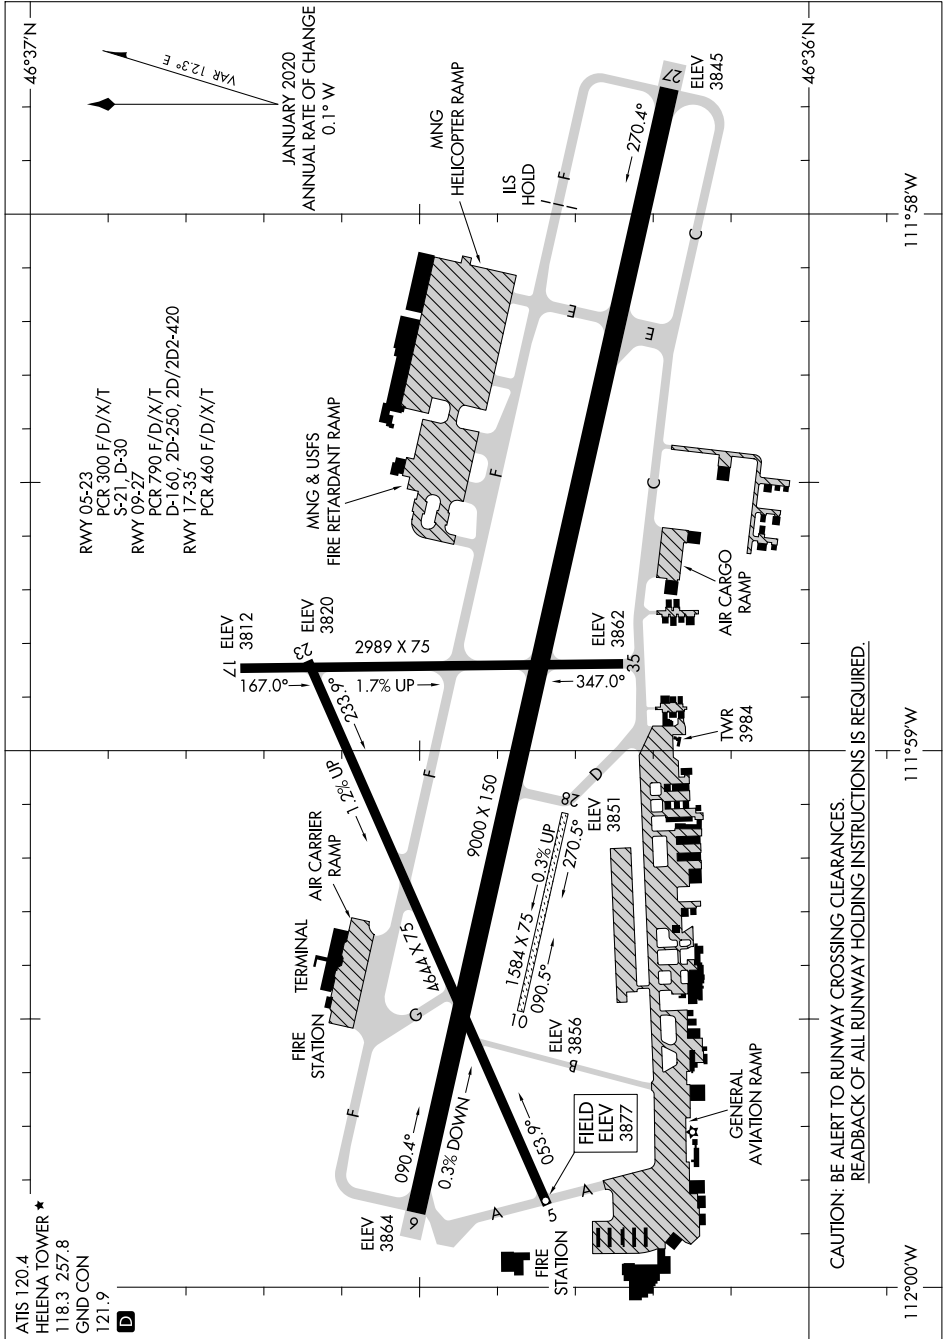

AIRPORT DIAGRAM

AL-192 (FAA)

HELENA RGNL (HLN)
HELENA, MONTANA

NW-1, 31 OCT 2024 to 28 NOV 2024

RWY 05-23
PCR 300 F/D/X/T
S-21, D-30
RWY 09-27
PCR 790 F/D/X/T
D-160, 2D-250, 2D/2D2-420
RWY 17-35
PCR 460 F/D/X/T

ATIS 120.4
HELENA TOWER ★
118.3 257.8
GND CON
121.9
D

CAUTION: BE ALERT TO RUNWAY CROSSING CLEARANCES.
READBACK OF ALL RUNWAY HOLDING INSTRUCTIONS IS REQUIRED.

AIRPORT DIAGRAM

HELENA, MONTANA
HELENA RGNL (HLN)

NW-1, 31 OCT 2024 to 28 NOV 2024