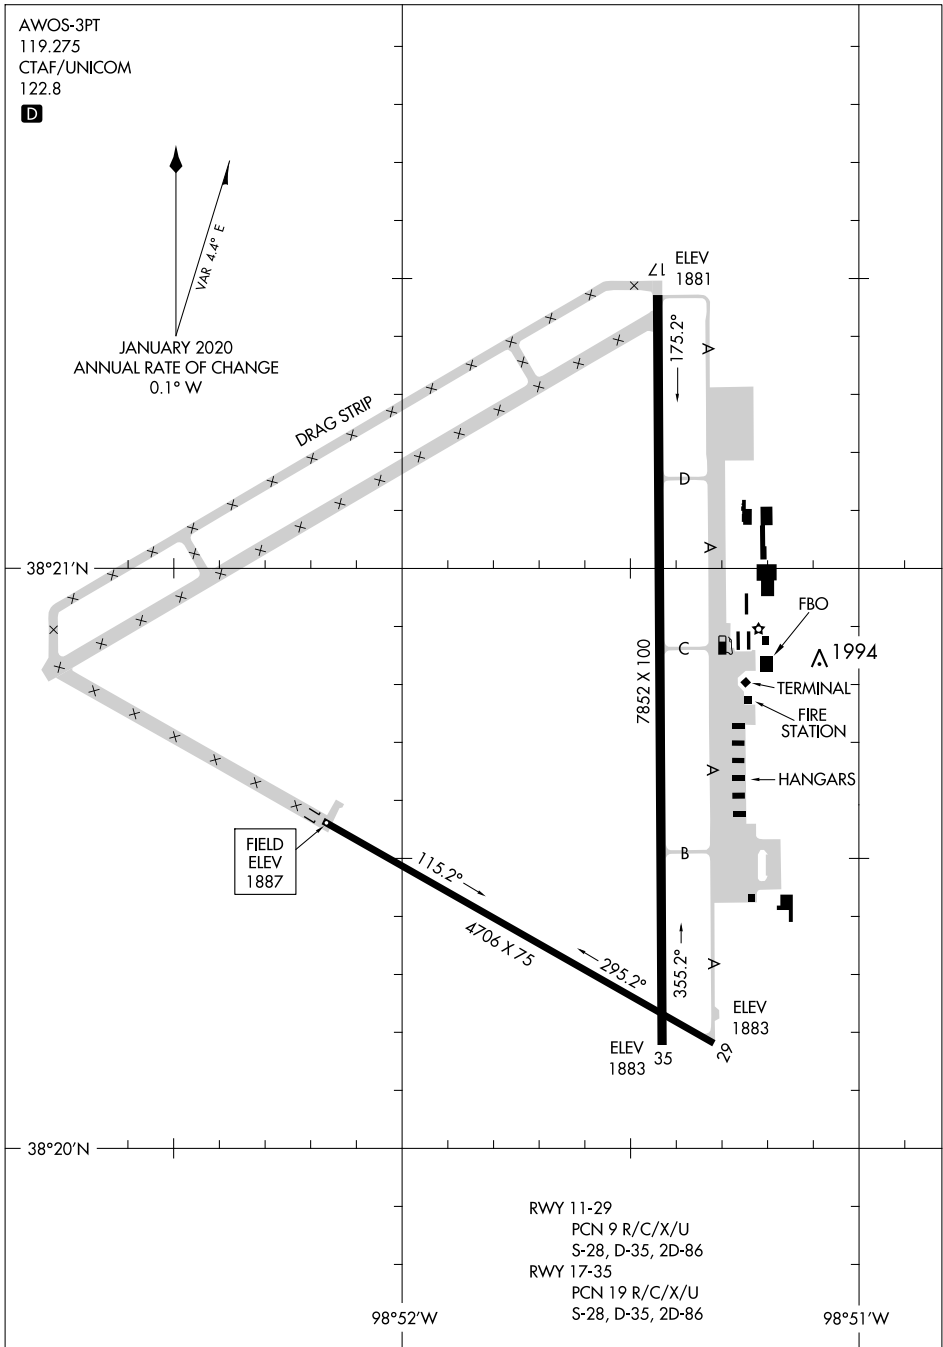

21224

# AIRPORT DIAGRAM

AL-175 (FAA)

GREAT BEND MUNI (G.B.D)  
GREAT BEND, KANSAS

AWOS-3PT  
119.275  
CTAF/UNICOM  
122.8

NC-2, 31 OCT 2024 to 28 NOV 2024

NC-2, 31 OCT 2024 to 28 NOV 2024

# AIRPORT DIAGRAM

21224

GREAT BEND, KANSAS  
GREAT BEND MUNI (G.B.D)