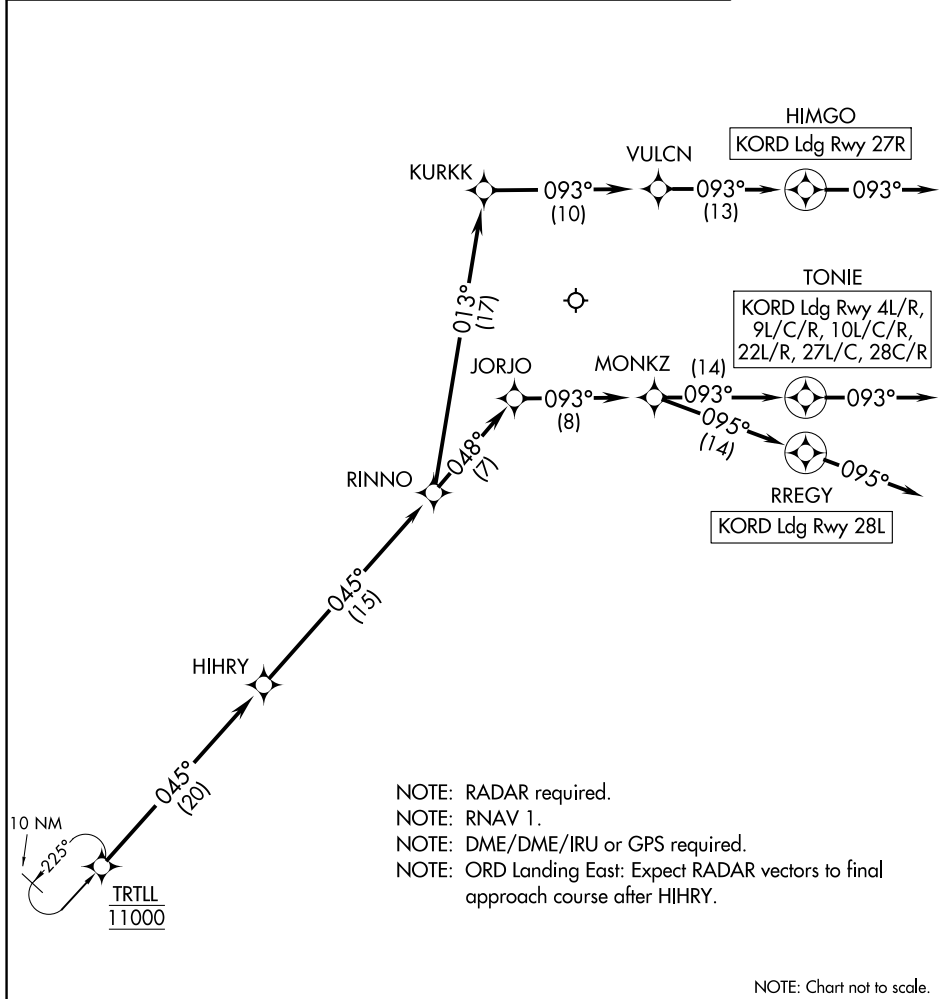

TRTLL SIX ARRIVAL (RNAV) Arrival Routes

ARRIVAL ROUTE DESCRIPTION

From TRTLL on track 045° to HIHRY, then on track 045° to RINNO.

LANDING RWYS 4L/R, 9L/C/R, 10L/C/R, 22L/R, 27L/C, 28C/R:

From RINNO on track 048° to JORJO, then on track 093° to MONKZ, then on track 093° to TONIE, then on track 093°. Expect RADAR vectors to final approach course.

LANDING RWY 27R: From RINNO on track 013° to KURKK, then on track 093° to VULCN, then on track 093° to HIMGO, then on track 093°. Expect RADAR vectors to final approach course.

LANDING RWY 28L: From RINNO on track 048° to JORJO, then on track 093° to MONKZ, then on track 095° to RREGY, then on track 095°. Expect RADAR vectors to final approach course.

CHICAGO APP CON
119.0 292.125
D-ATIS
135.4 282.225

- NOTE: RADAR required.
- NOTE: RNAV 1.
- NOTE: DME/DME/IRU or GPS required.
- NOTE: ORD Landing East: Expect RADAR vectors to final approach course after HIHRY.

NOTE: Chart not to scale.

EC-3, 31 OCT 2024 to 28 NOV 2024

EC-3, 31 OCT 2024 to 28 NOV 2024