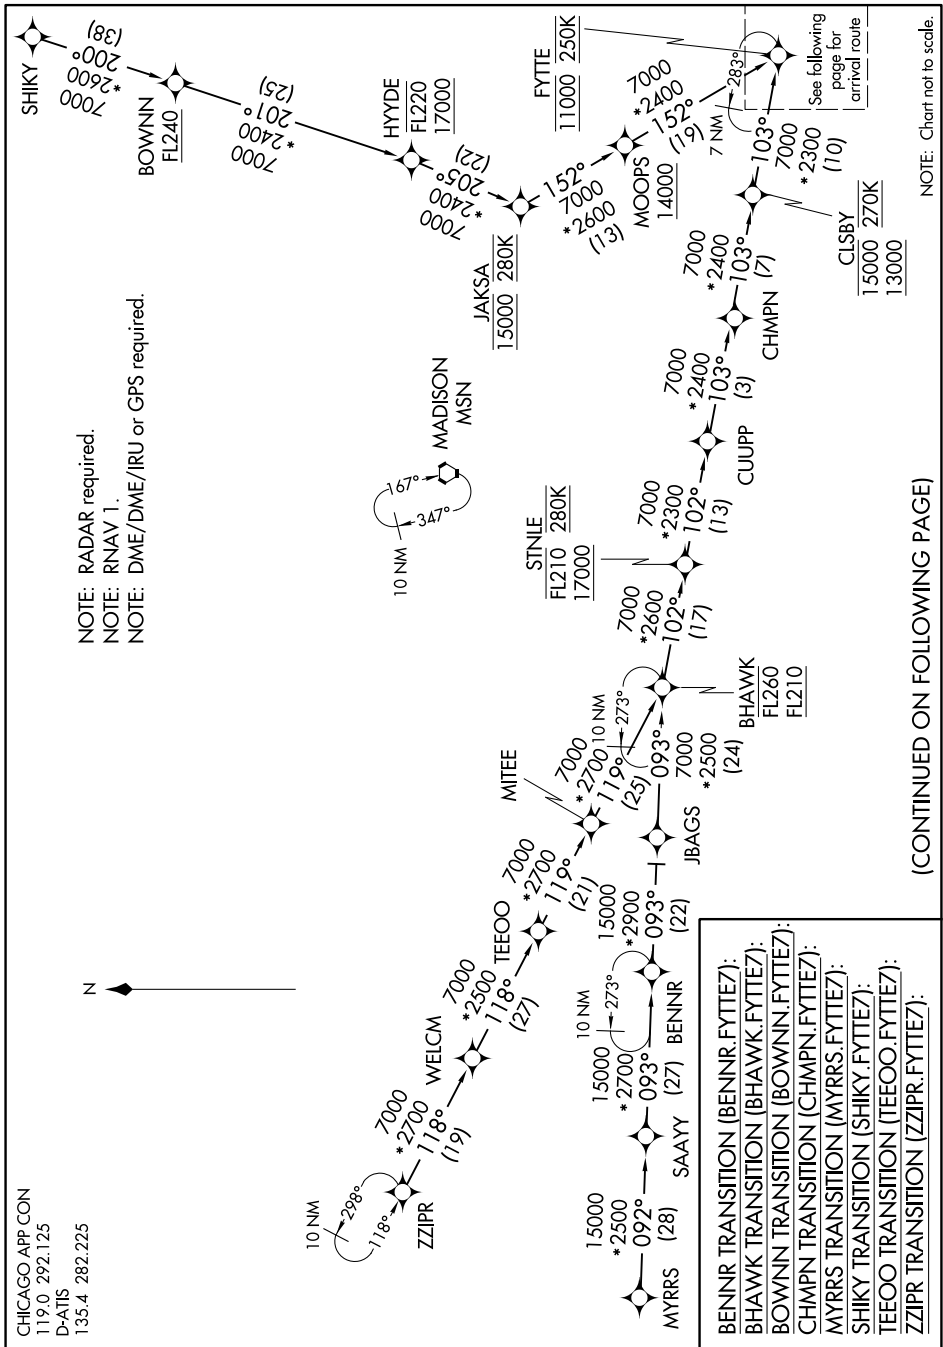

FYTTE SEVEN ARRIVAL (RNAV) Transition Routes

CHICAGO O'HARE INTL (ORD)
CHICAGO, ILLINOIS

EC-3, 31 OCT 2024 to 28 NOV 2024

CHICAGO APP CON
119.0 292.125
D-ATIS
135.4 282.225

NOTE: RADAR required.
NOTE: RNAV 1.
NOTE: DME/DME/IRU or GPS required.

NOTE: Chart not to scale.

(CONTINUED ON FOLLOWING PAGE)

EC-3, 31 OCT 2024 to 28 NOV 2024

FYTTE SEVEN ARRIVAL (RNAV) Transition Routes

(FYTTE.FYTTE7) 17JUN21

CHICAGO, ILLINOIS
CHICAGO O'HARE INTL (ORD)