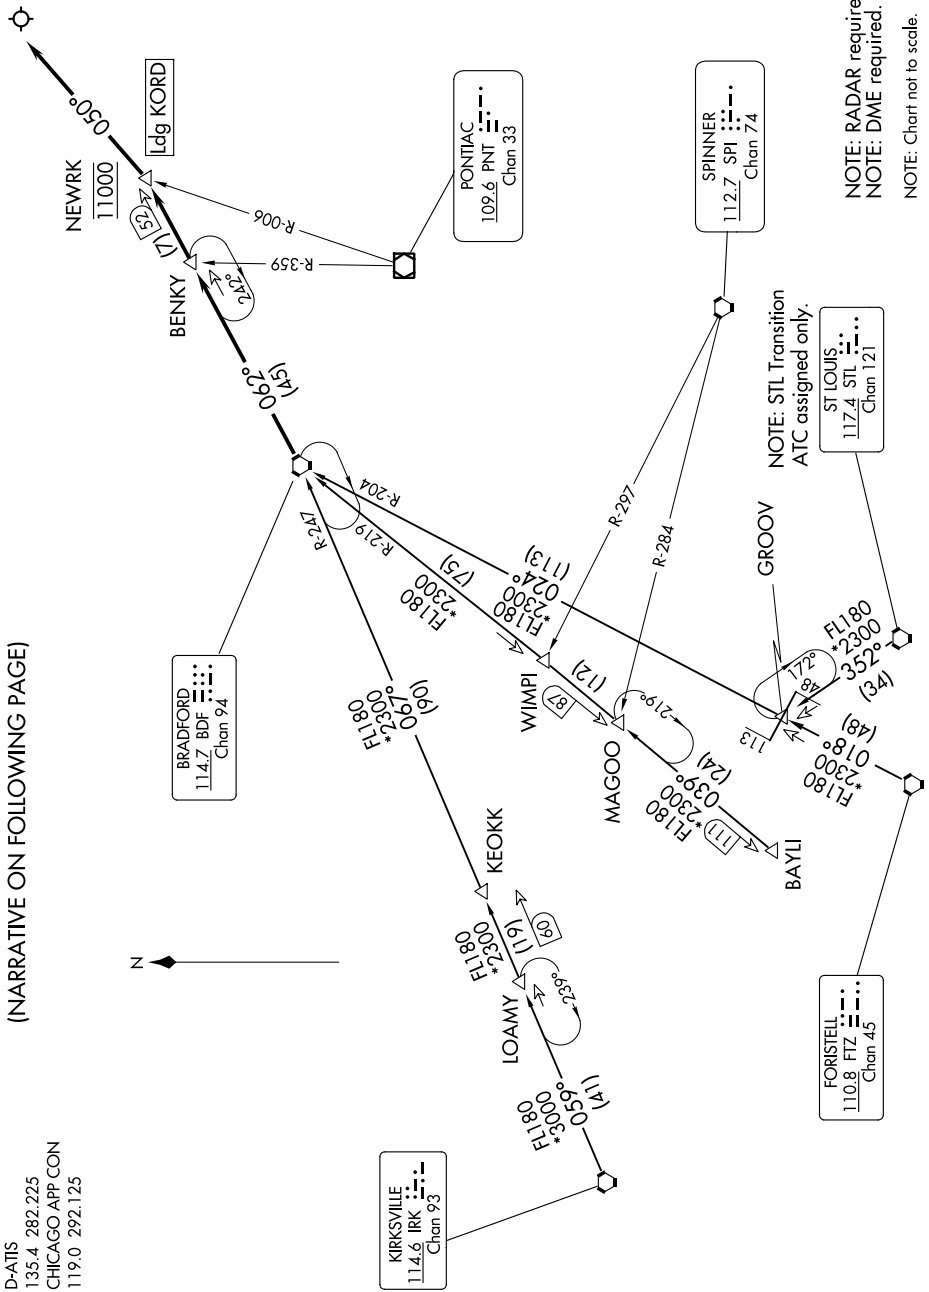

BRADFORD EIGHT ARRIVAL

AL-166 (FAA)

CHICAGO O'HARE INTL (ORD)

CHICAGO, ILLINOIS

EC-3, 31 OCT 2024 to 28 NOV 2024

(NARRATIVE ON FOLLOWING PAGE)

D-ATIS
135.4 282.225
CHICAGO APP CON
119.0 292.125

KIRKSVILLE
114.6 IRK
Chan 93

BRADFORD
114.7 BDF
Chan 94

PONTIAC
109.6 PNT
Chan 33

SPINNER
112.7 SPI
Chan 74

FORSTELL
110.8 FTZ
Chan 45

ST LOUIS
117.4 STL
Chan 121

NOTE: RADAR required.
NOTE: DME required.
NOTE: Chart not to scale.

EC-3, 31 OCT 2024 to 28 NOV 2024

BRADFORD EIGHT ARRIVAL

CHICAGO, ILLINOIS

CHICAGO O'HARE INTL (ORD)