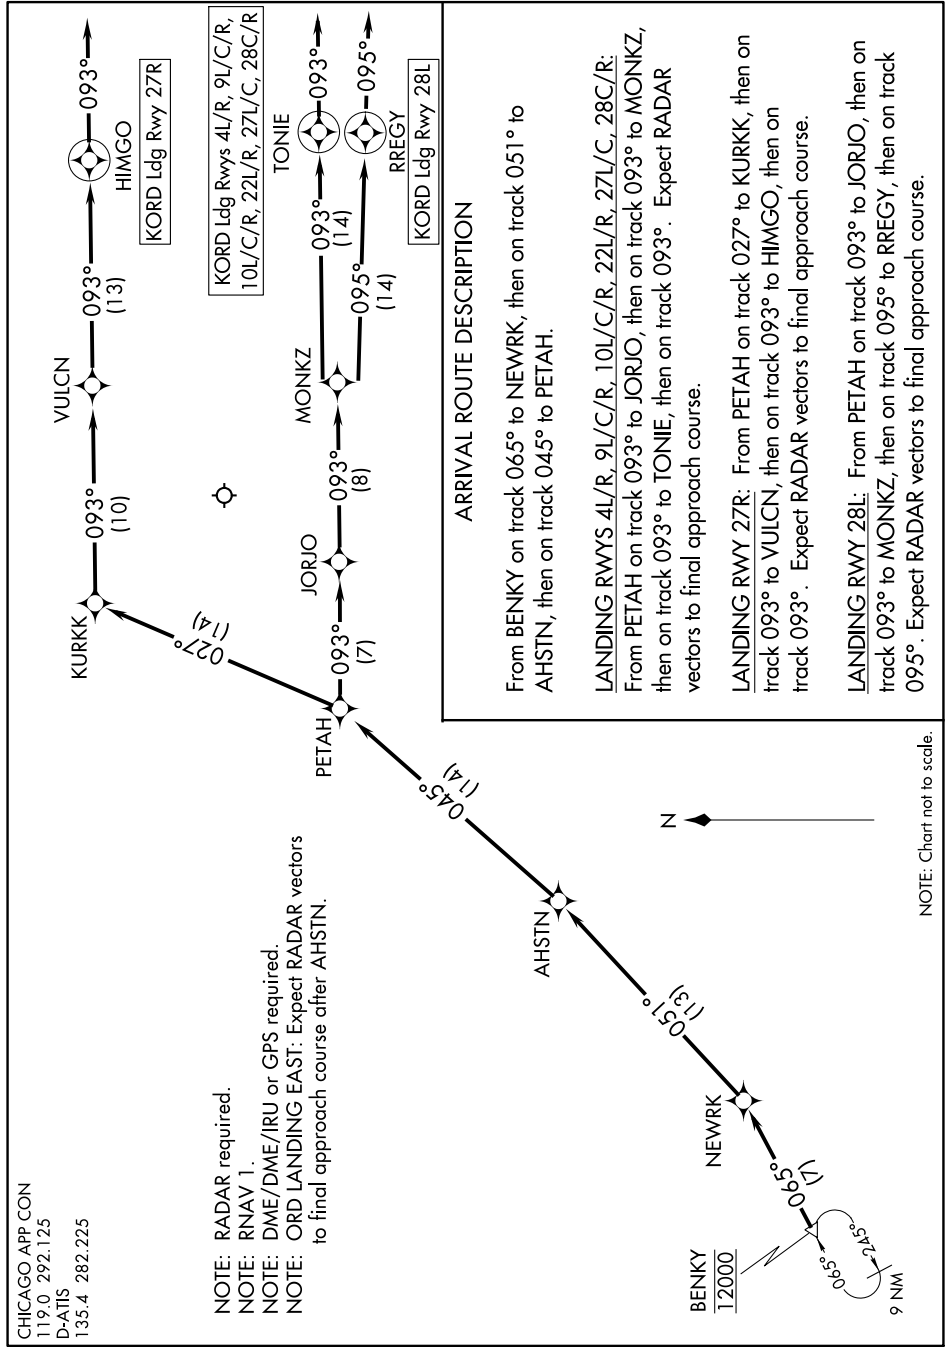

BENKY SIX ARRIVAL (RNAV) Arrival Routes

EC-3, 31 OCT 2024 to 28 NOV 2024

CHICAGO APP CON
119.0 292.125
D-ATIS
135.4 282.225

NOTE: RADAR required.
NOTE: RNAV 1.
NOTE: DME/DME/IRU or GPS required.
NOTE: ORD LANDING EAST: Expect RADAR vectors to final approach course after AHSTN.

NOTE: Chart not to scale.

EC-3, 31 OCT 2024 to 28 NOV 2024

BENKY SIX ARRIVAL (RNAV) Arrival Routes