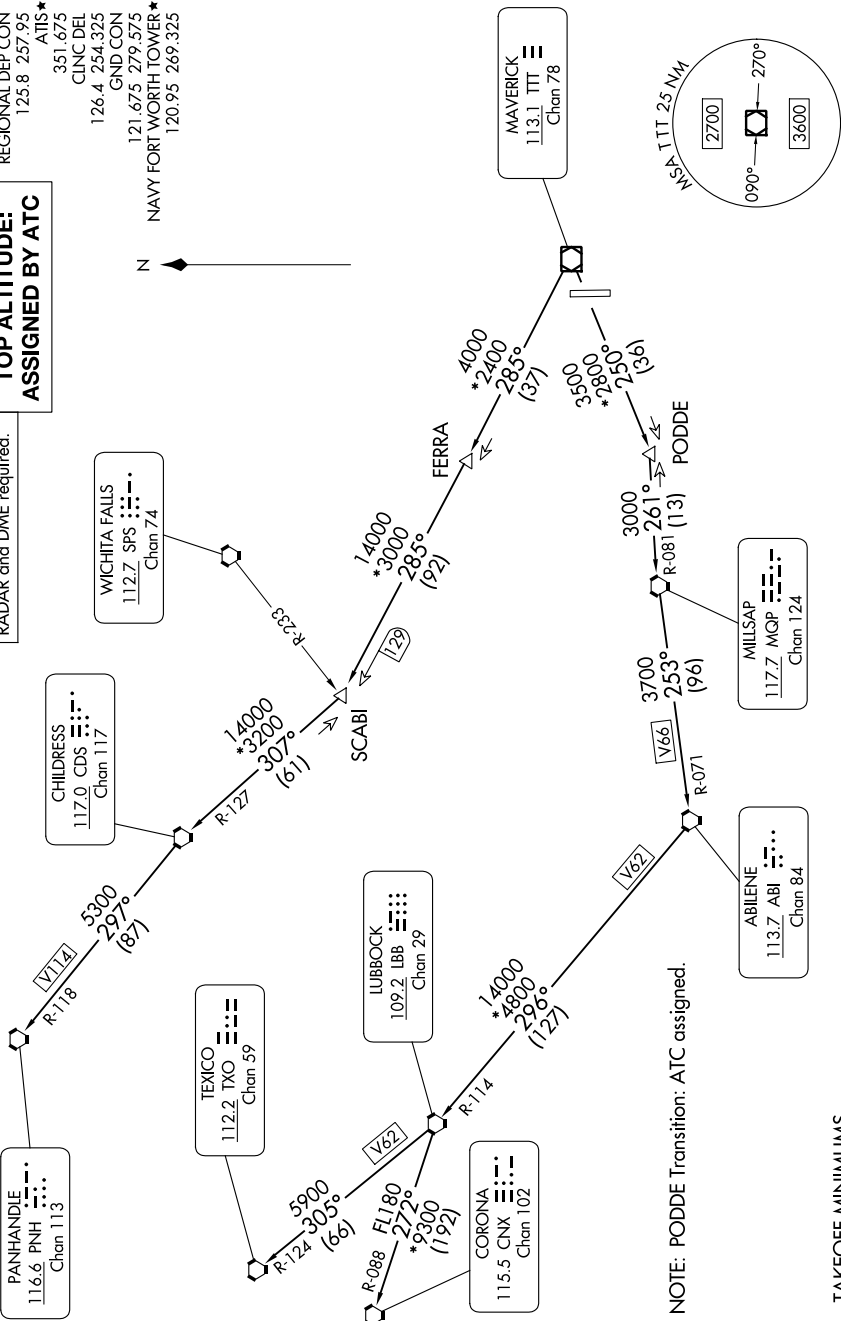

# WORTH ONE DEPARTURE

REGIONAL DEP CON  
123.8 257.95  
ATIS\*  
351.675  
CLNC DEL  
126.4 254.325  
GND CON  
121.675 279.575  
NAVY FORT WORTH TOWER\*  
120.95 269.325

## TOP ALTITUDE: ASSIGNED BY ATC

RADAR and DME required.

NOTE: PODDE Transition: ATC assigned.

### TAKEOFF MINIMUMS

Refer to appropriate military service directives.

(CONTINUED ON FOLLOWING PAGE)

NOTE: Chart not to scale.

# WORTH ONE DEPARTURE