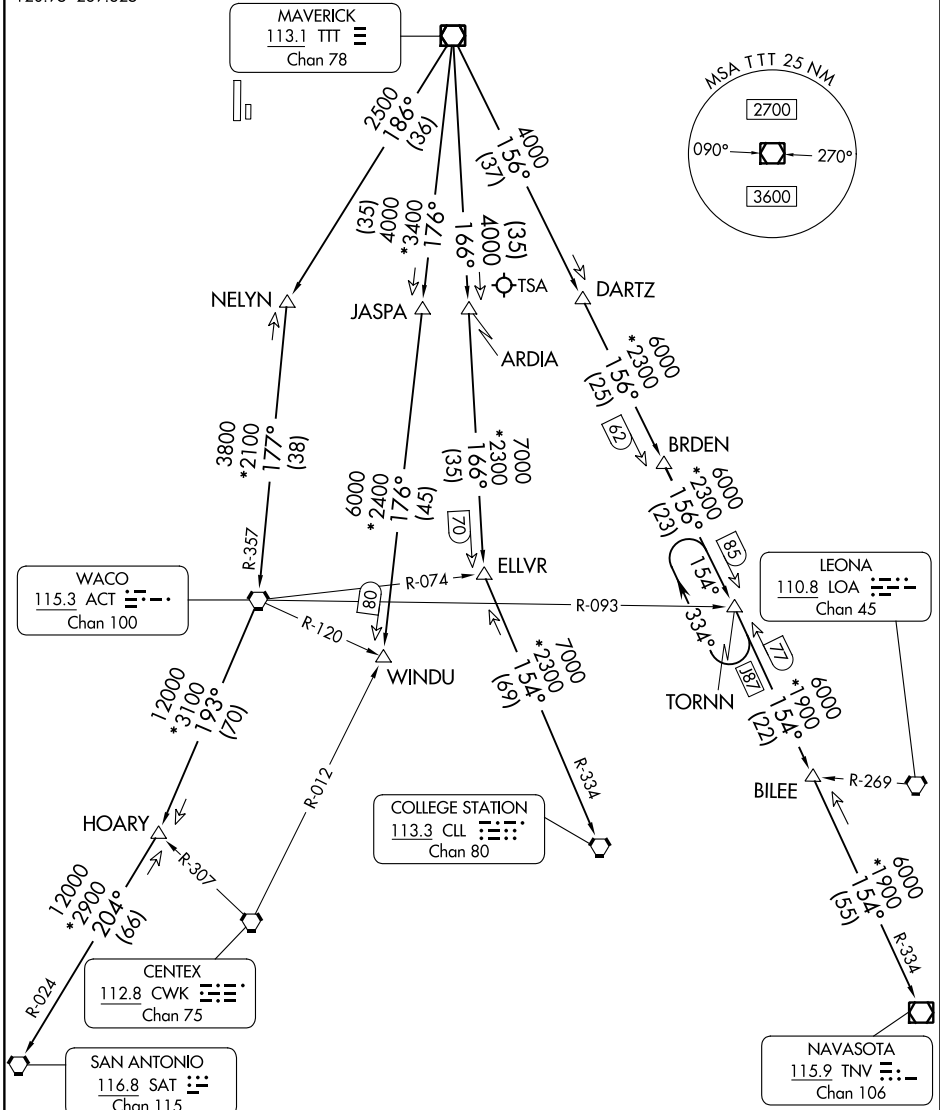

LONE STAR DEP CON
125.8 257.95
ATIS ★
351.675
CLNC DEL
126.4 254.325
GND CON
121.675 279.575
NAVY FORT WORTH TOWER ★
120.95 269.325

RADAR and DME required.

**TOP ALTITUDE:
ASSIGNED BY ATC**

TAKEOFF MINIMUMS

Refer to appropriate military service directives.

MAVERICK
113.1 TTT
Chan 78

SC-2, 31 OCT 2024 to 28 NOV 2024

SC-2, 31 OCT 2024 to 28 NOV 2024

(CONTINUED ON FOLLOWING PAGE)

NOTE: Chart not to scale.