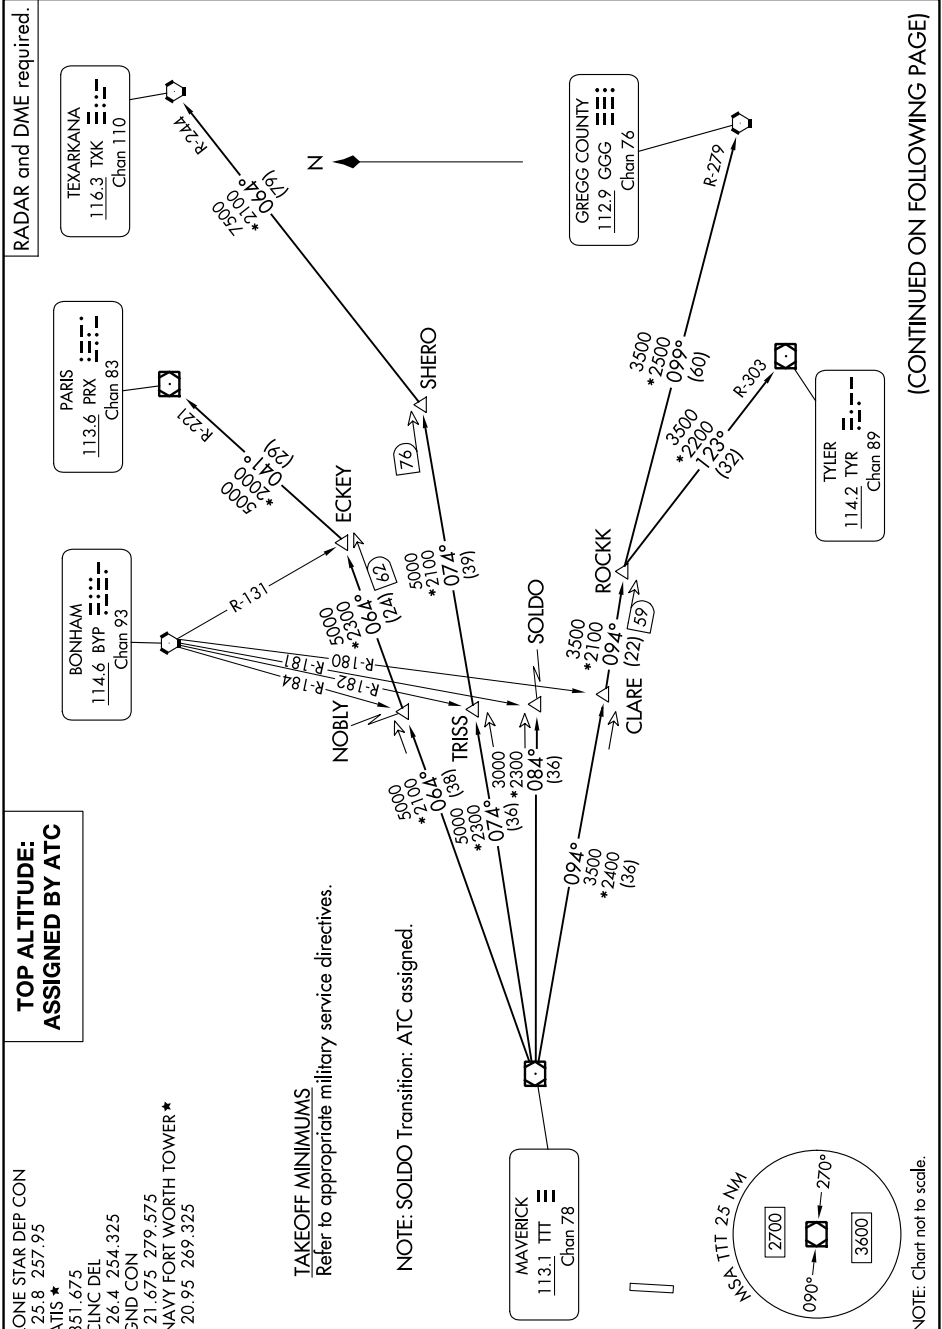

(CONTINUED ON FOLLOWING PAGE)

SC-2, 31 OCT 2024 to 28 NOV 2024

GARLAND FIVE DEPARTURE