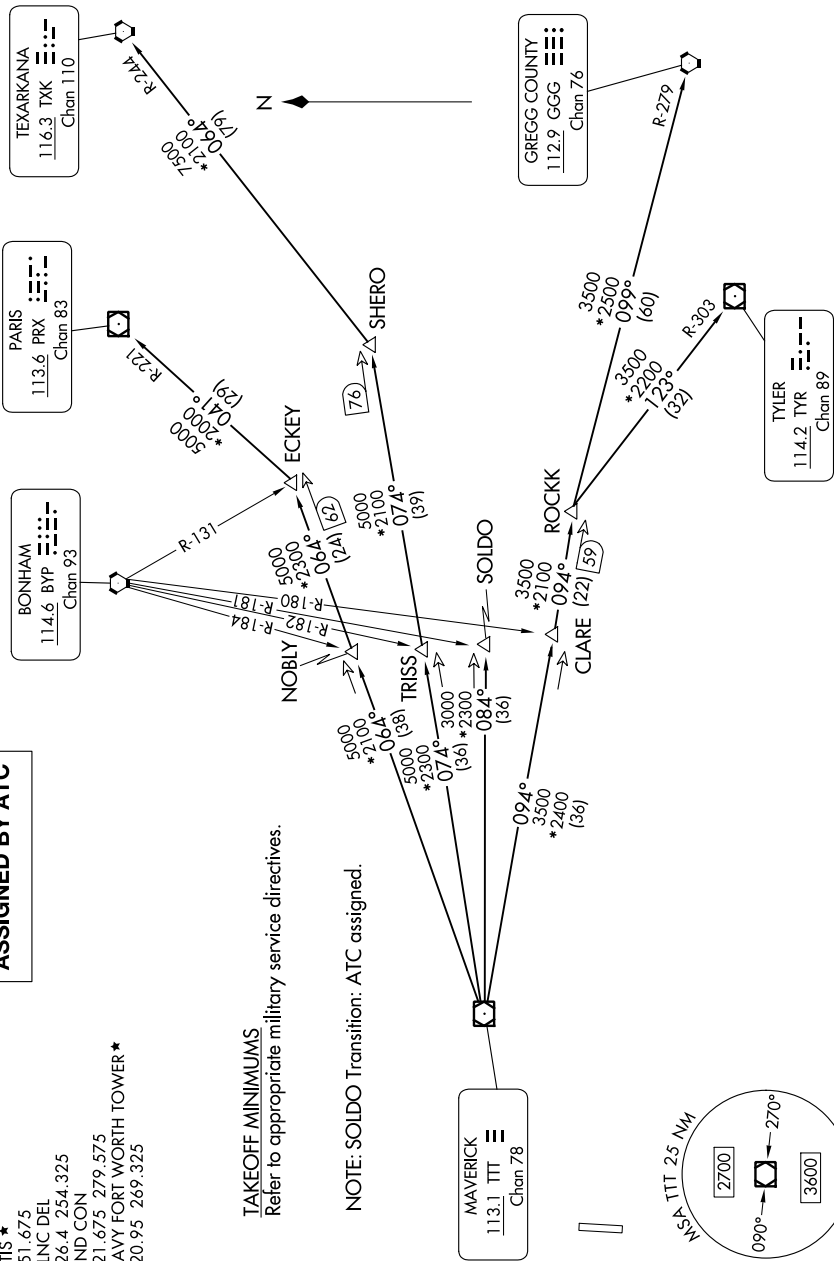

GARLAND FIVE DEPARTURE

AL-160 (FAA)

FORT WORTH, TEXAS

SC-2, 03 OCT 2024 to 31 OCT 2024

TOP ALTITUDE: ASSIGNED BY ATC

REGIONAL DEP CON
125.8 257.95
ATIS *
351.675
CLNC DEL
126.4 254.325
GND CON
121.675 279.575
NAVY FORT WORTH TOWER*
120.95 269.325

TAKEOFF MINIMUMS
Refer to appropriate military service directives.

NOTE: SOLDO Transition: ATC assigned.

RADAR and DME required.

(CONTINUED ON FOLLOWING PAGE)

SC-2, 03 OCT 2024 to 31 OCT 2024