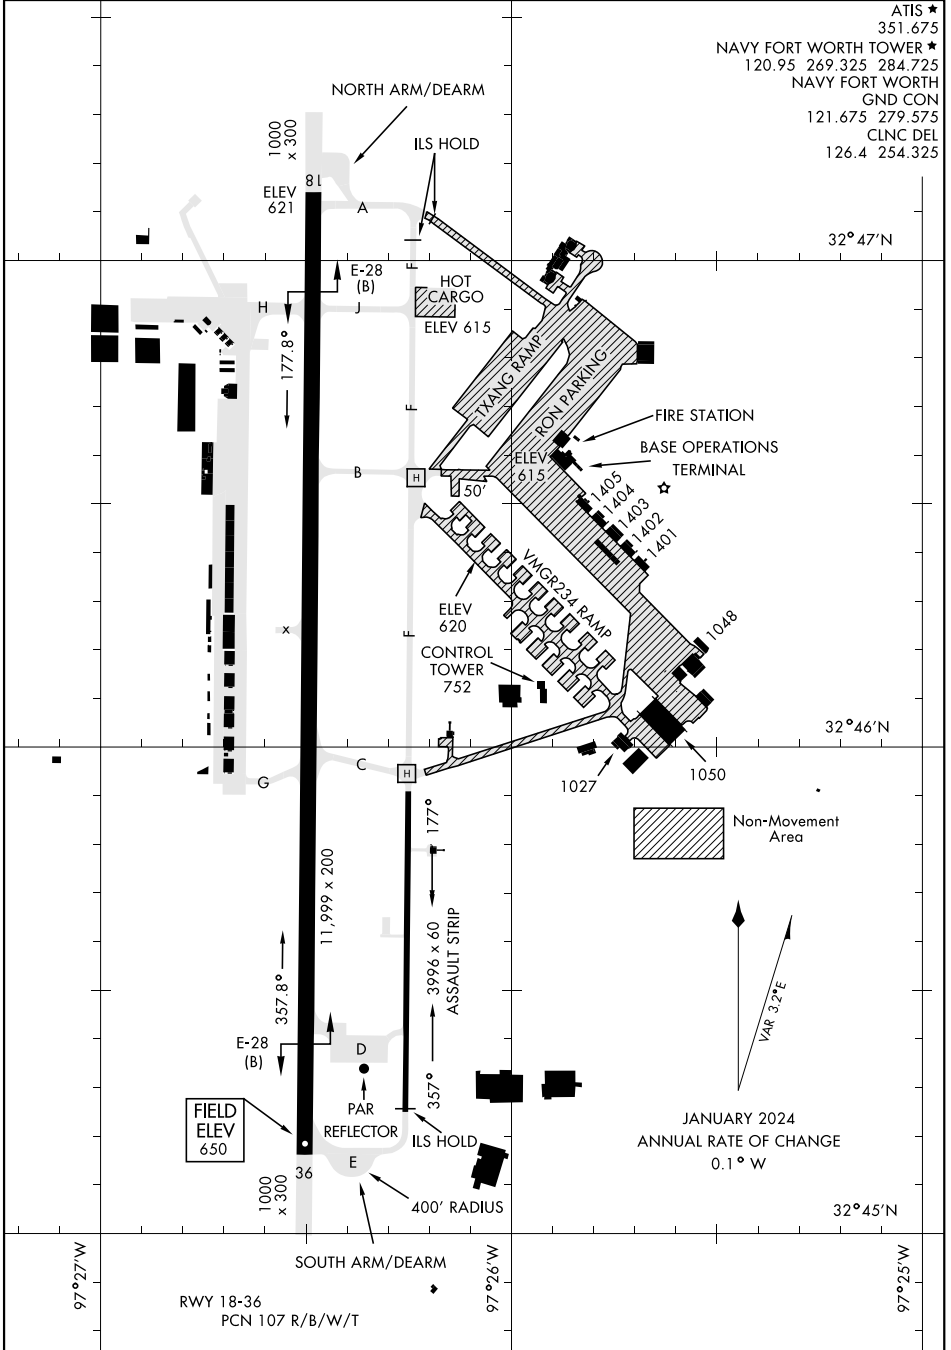

AIRPORT DIAGRAM

[USN]

FORT WORTH NAS JRB (CARSWELL FLD) (KNFW)

FORT WORTH, TEXAS

- ATIS ★ 351.675
- NAVY FORT WORTH TOWER ★ 120.95 269.325 284.725
- NAVY FORT WORTH GND CON 121.675 279.575
- CLNC DEL 126.4 254.325

SC-2, 03 OCT 2024 to 31 OCT 2024

SC-2, 03 OCT 2024 to 31 OCT 2024

AIRPORT DIAGRAM

FORT WORTH, TEXAS

FORT WORTH NAS JRB (CARSWELL FLD) (KNFW)