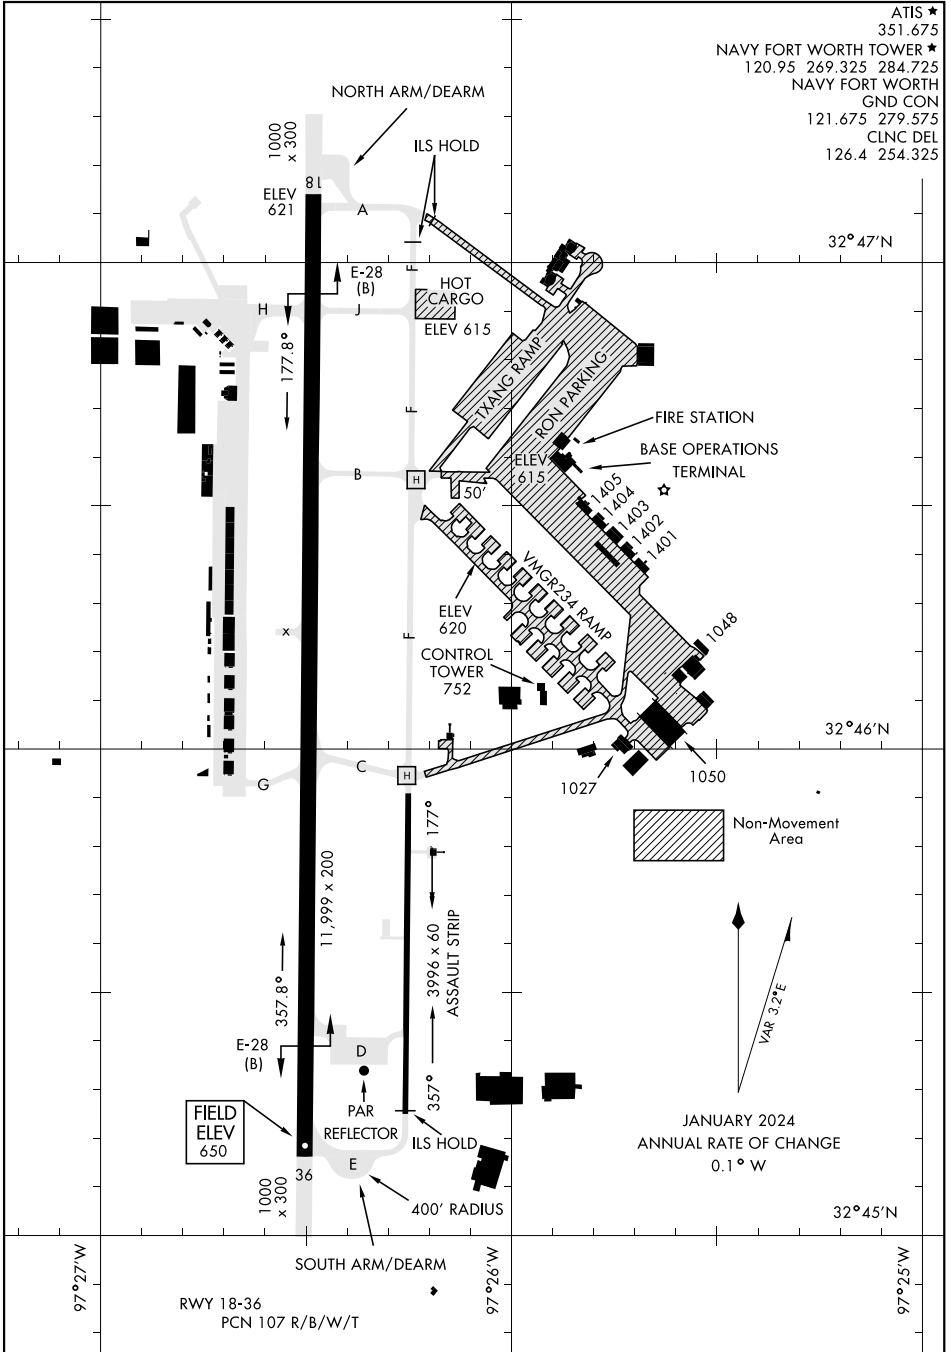

AIRPORT DIAGRAM

FORT WORTH NAS JRB (CARSWELL FLD) (KNFW)

FORT WORTH, TEXAS

[USN]

- ATIS ★ 351.675
- NAVY FORT WORTH TOWER ★ 120.95 269.325 284.725
- NAVY FORT WORTH GND CON 121.675 279.575
- CLNC DEL 126.4 254.325

SC-2, 31 OCT 2024 to 28 NOV 2024

SC-2, 31 OCT 2024 to 28 NOV 2024

AIRPORT DIAGRAM

FORT WORTH, TEXAS

FORT WORTH NAS JRB (CARSWELL FLD) (KNFW)