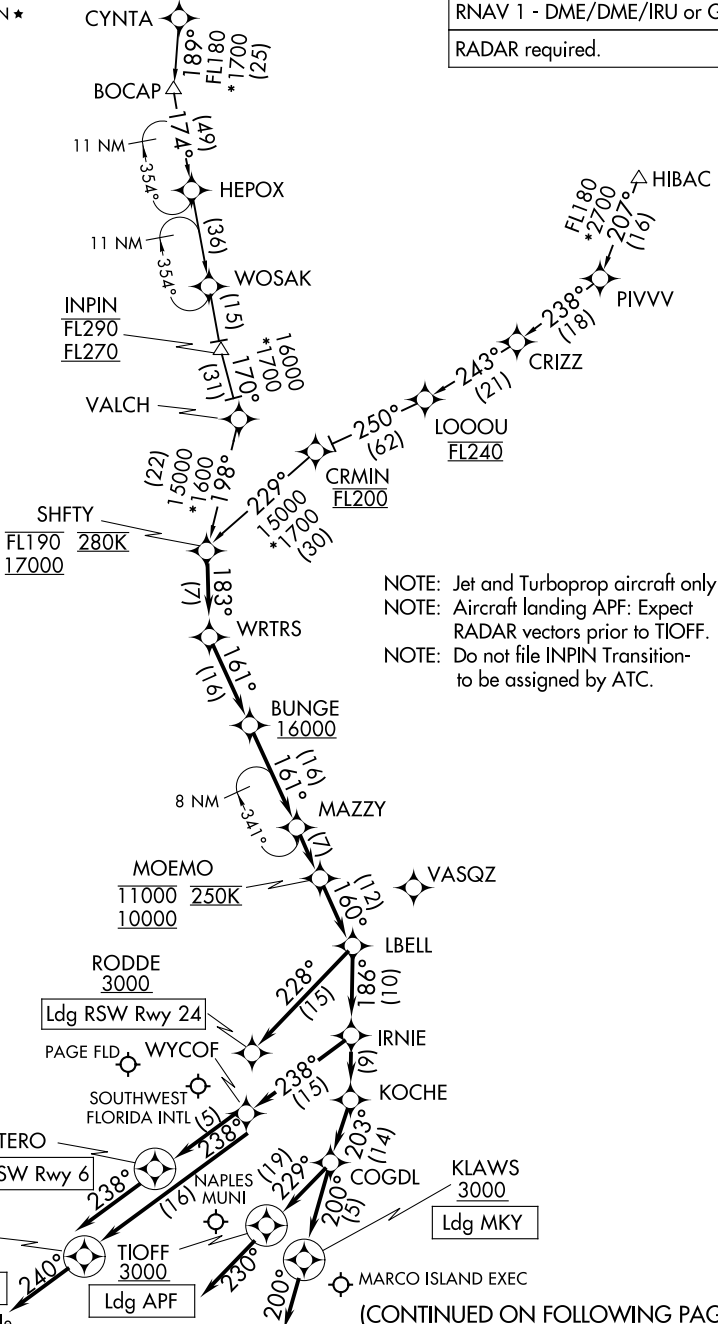

# SHFTY SIX ARRIVAL (RNAV)

FORT MYERS, FLORIDA

FORT MYERS APP CON ★  
 126.8  
 APF ATIS  
 134.225  
 FMY ATIS  
 123.725  
 RSW D-ATIS  
 124.65

RNAV 1 - DME/DME/IRU or GPS.  
 RADAR required.

NOTE: Jet and Turboprop aircraft only.  
 NOTE: Aircraft landing APF: Expect RADAR vectors prior to TIOFF.  
 NOTE: Do not file INPIN Transition to be assigned by ATC.

NOTE: Chart not to scale.

(CONTINUED ON FOLLOWING PAGE)

# SHFTY SIX ARRIVAL (RNAV)

FORT MYERS, FLORIDA