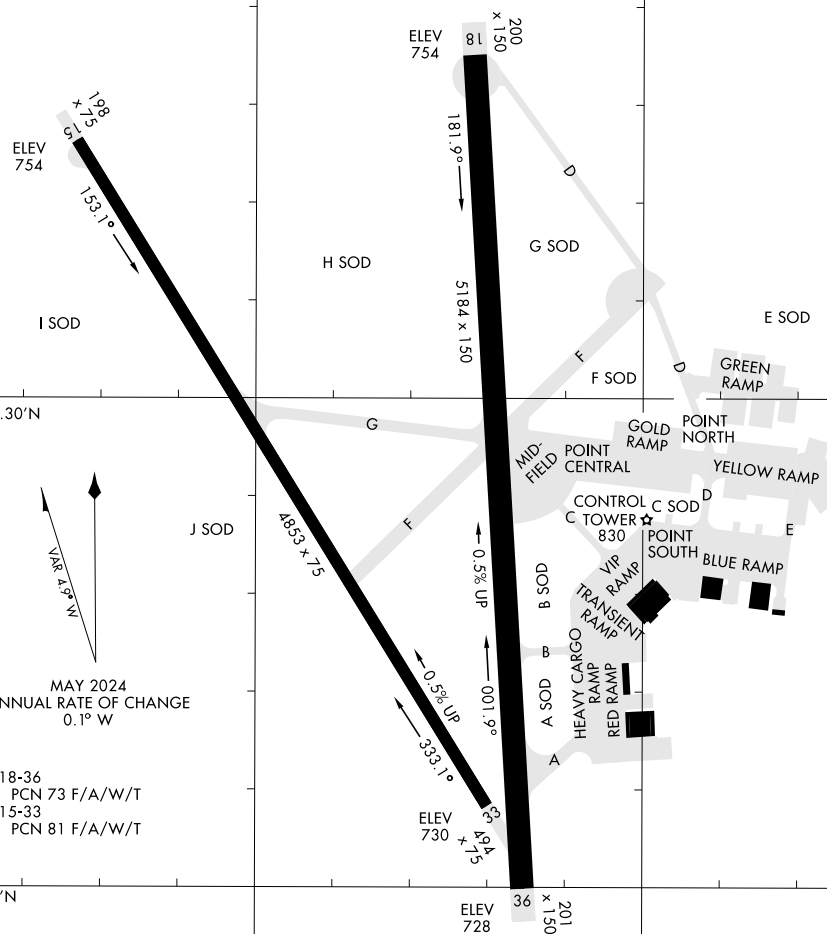

24137

AIRPORT DIAGRAM

[USA]

GODMAN AAF (KFTK)

FORT KNOX, KENTUCKY

ATIS 109.6
 TOWER ★
 133.35
 GND CON
 121.9 239.3

FIELD ELEV 754

85°58.30'W

W 85°58'

37°55'N

37°54.30'N

37°54'N

SE-1, 05 SEP 2024 to 03 OCT 2024

SE-1, 05 SEP 2024 to 03 OCT 2024

MAY 2024
 ANNUAL RATE OF CHANGE
 0.1° W

Rwy 18-36
 PCN 73 F/A/W/T
 Rwy 15-33
 PCN 81 F/A/W/T

AIRPORT DIAGRAM

FORT KNOX, KENTUCKY

GODMAN AAF (KFTK)