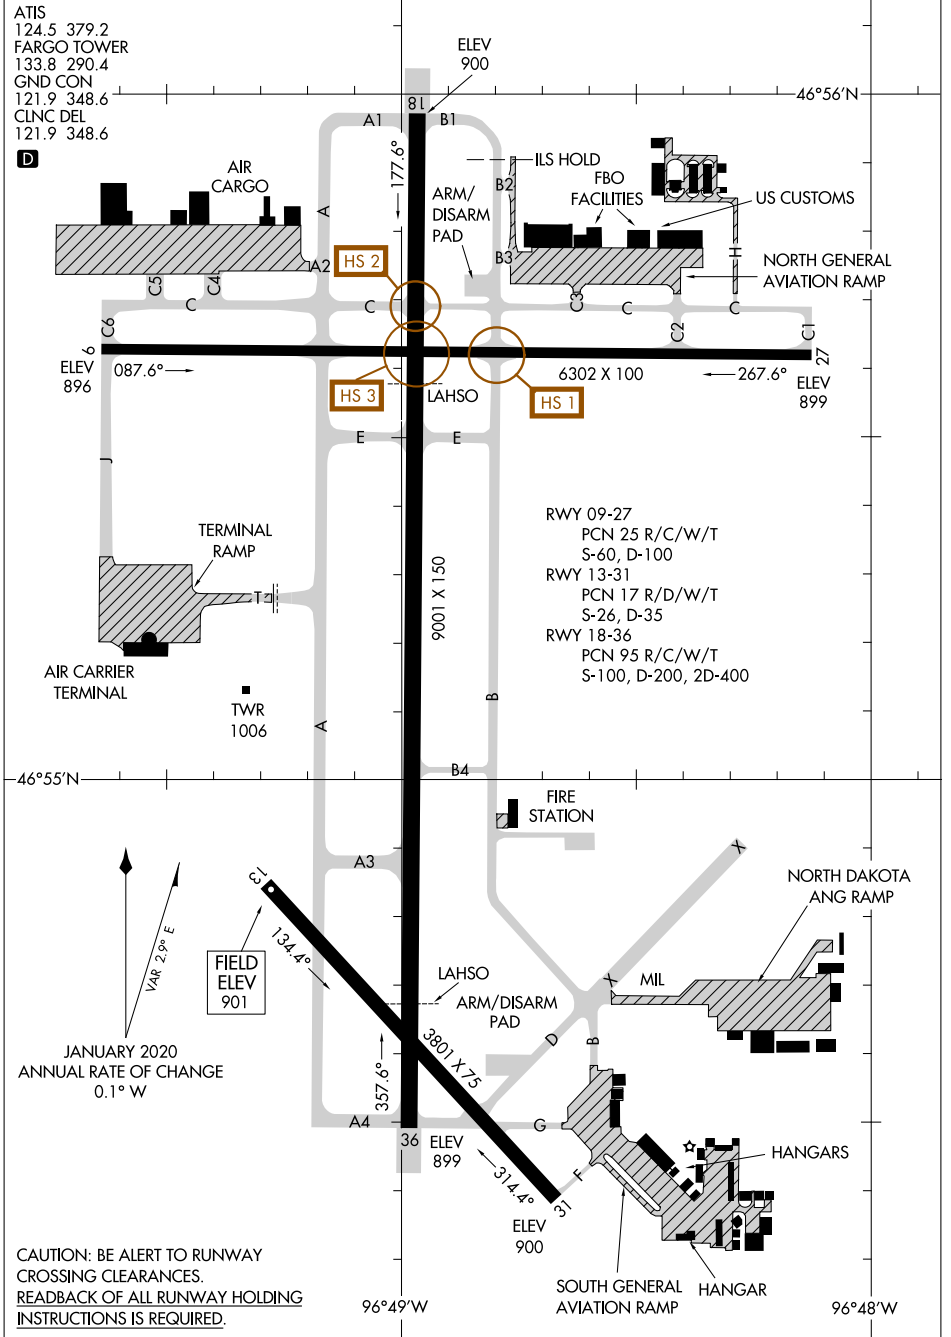

AIRPORT DIAGRAM

HECTOR INTL (FAR)
FARGO, NORTH DAKOTA

AL-144 (FAA)

NC-1, 05 SEP 2024 to 03 OCT 2024

NC-1, 05 SEP 2024 to 03 OCT 2024